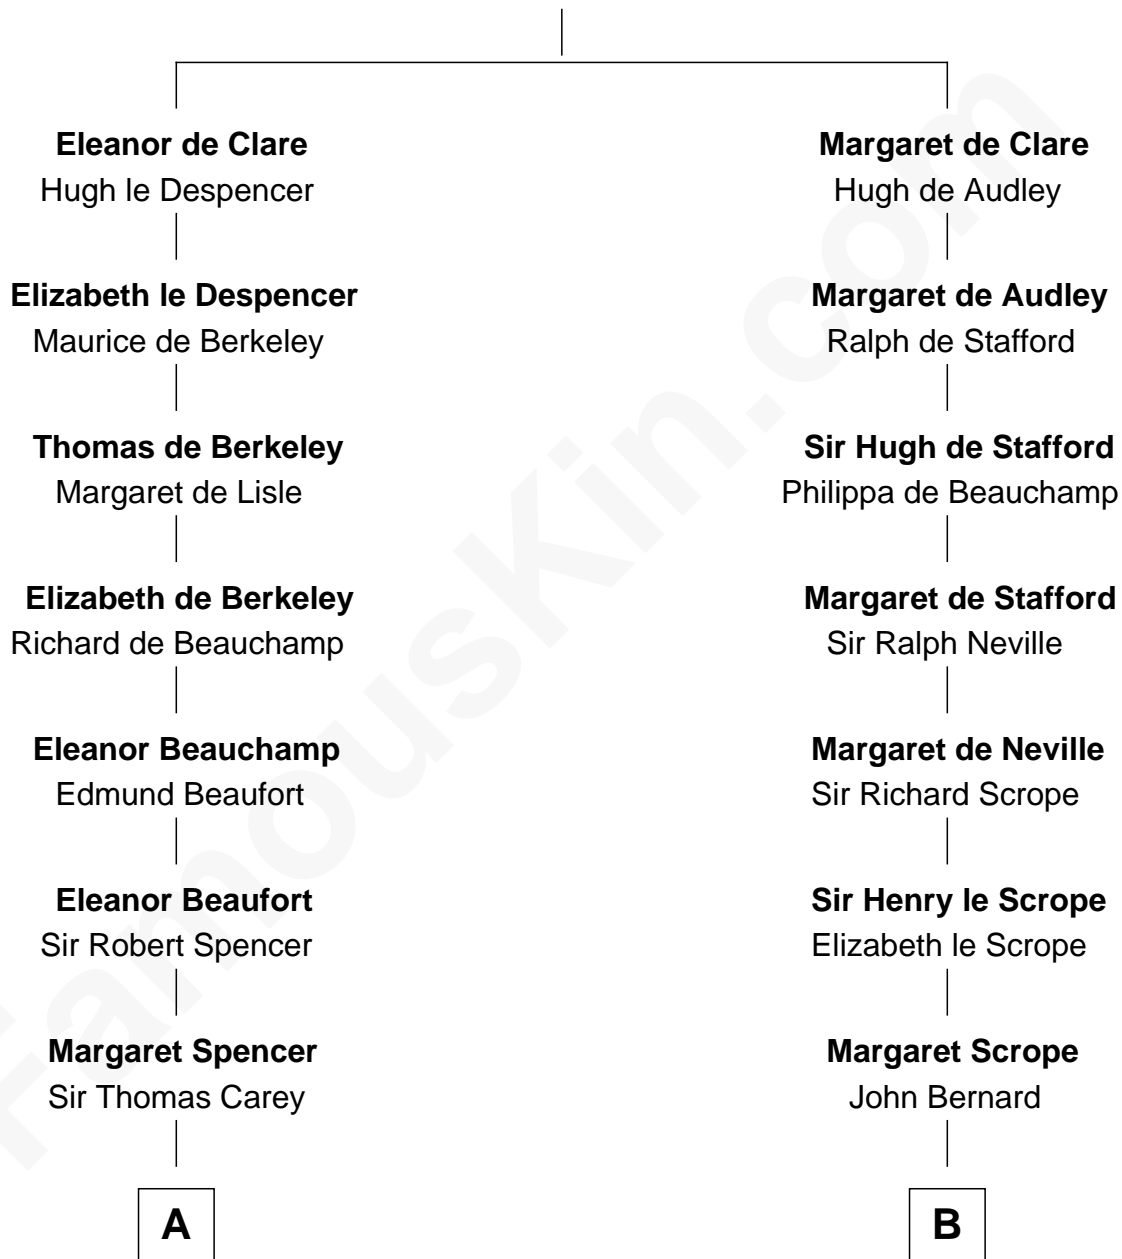

FamousKin.com

Relationship Chart of

Edith (Bolling) Wilson

First Lady of President Woodrow Wilson

15th cousin 4 times removed of

James Madison

4th U.S. President

Sir Gilbert de Clare

Joan of Acre

C

—
Archibald Bolling
Anne E. Wigginton

—
William Holcombe Bolling
Sarah Spiers White

—
Edith (Bolling) Wilson
First Lady of Woodrow Wilson

FamousKin.com