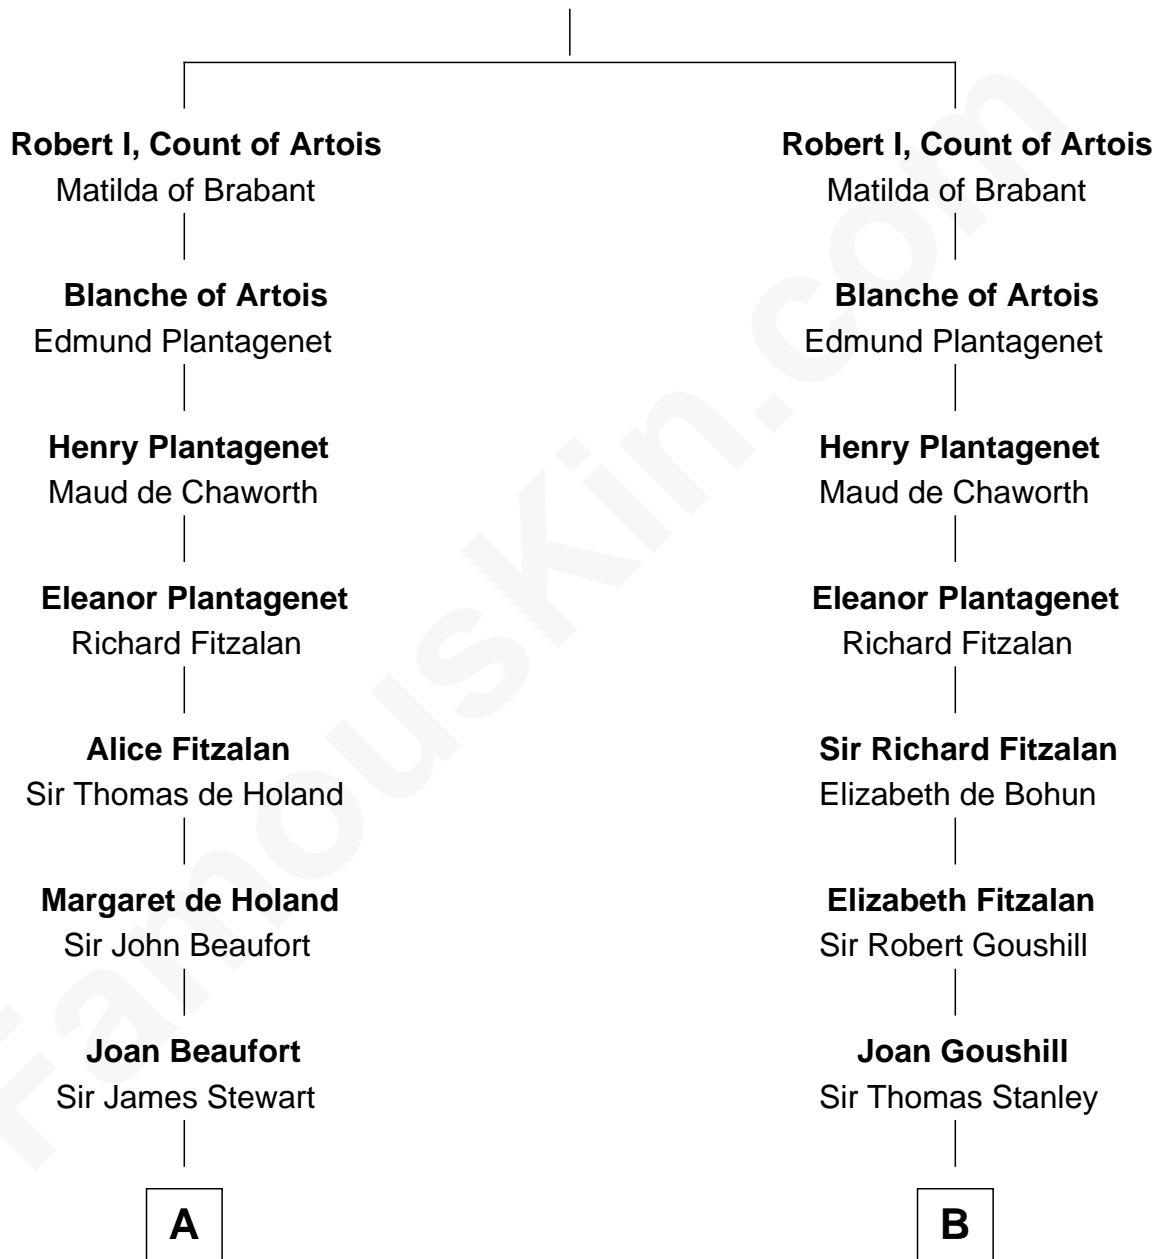

FamousKin.com

Relationship Chart of

Edith (Bolling) Wilson

First Lady of President Woodrow Wilson

17th cousin 3 times removed of

James Madison

4th U.S. President

Louis VIII, King of France

Blanche of Castile

C

—
Catherine Payne

Archibald Bolling

—
Archibald Bolling

Anne E. Wigginton

—
William Holcombe Bolling

Sarah Spiers White

—
Edith (Bolling) Wilson

First Lady of Woodrow Wilson

FamousKin.com