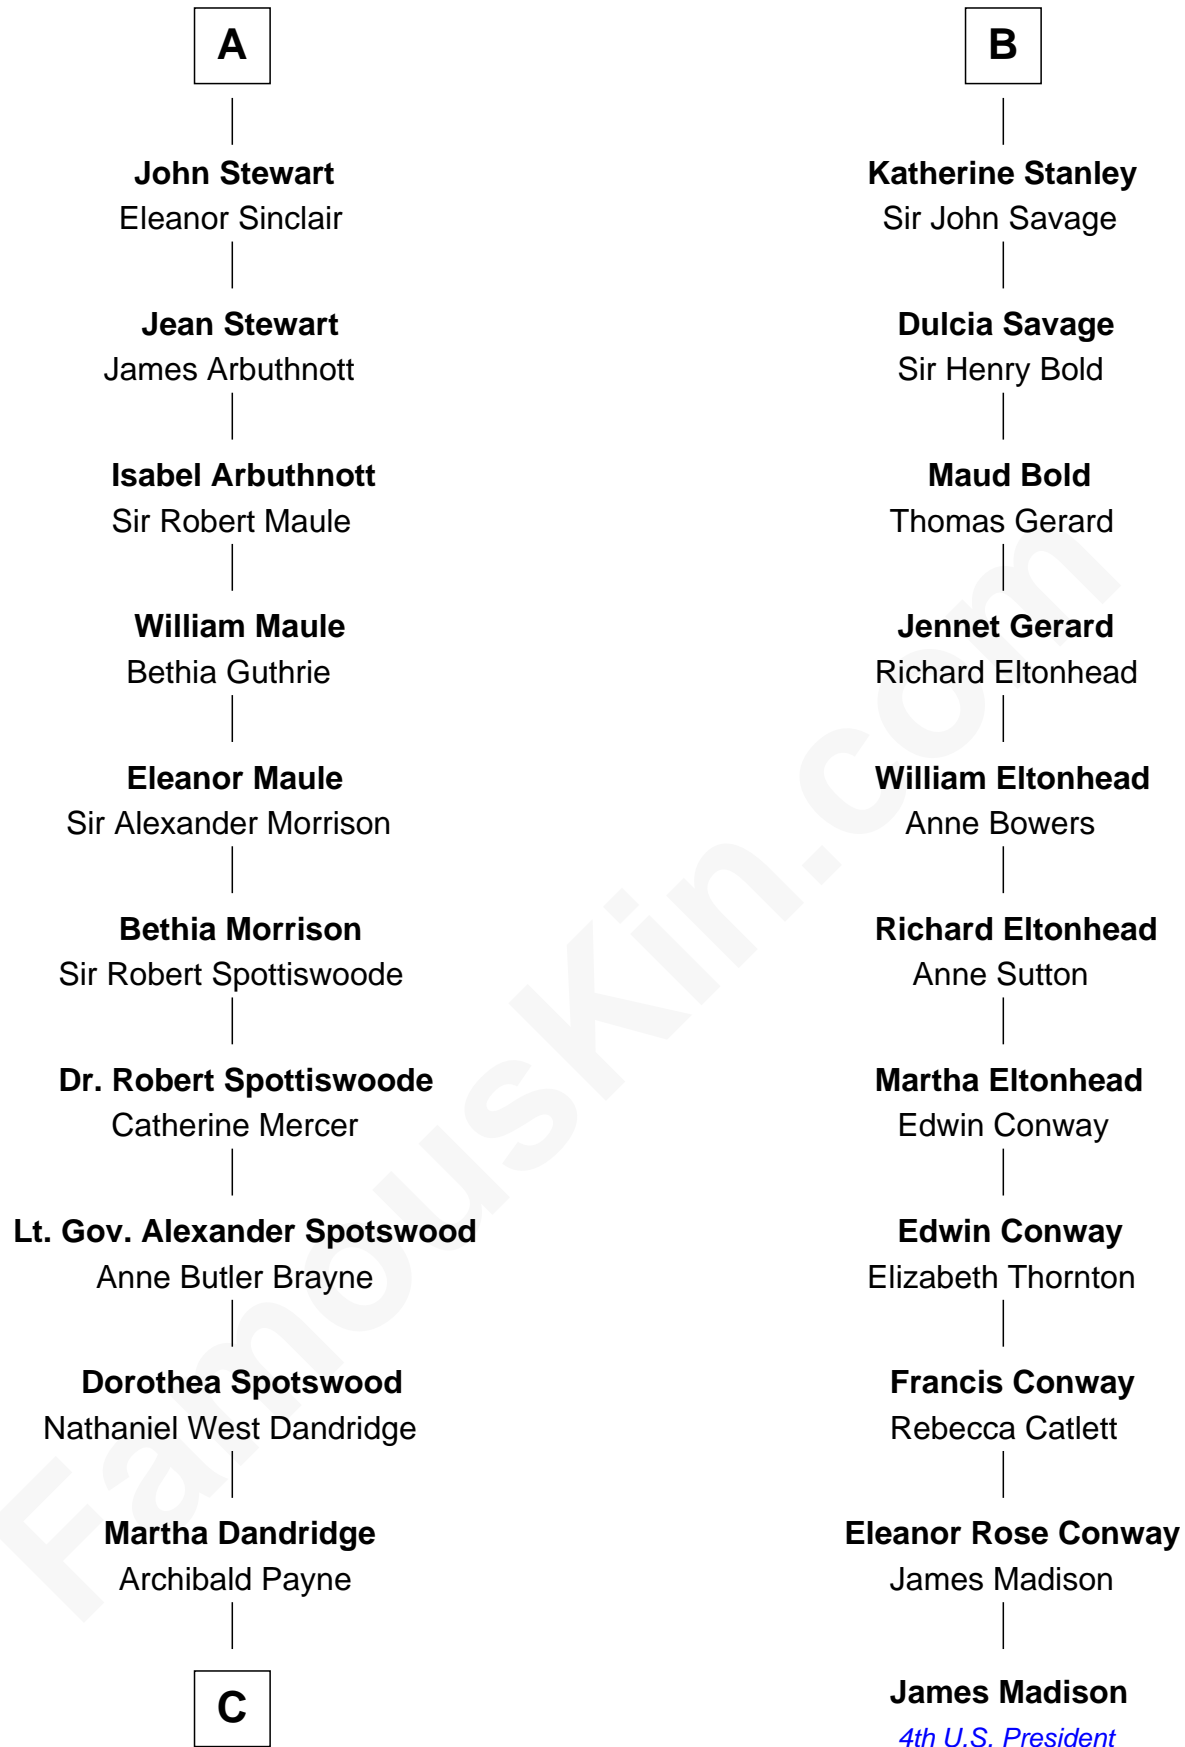

FamousKin.com

Relationship Chart of

Edith (Bolling) Wilson

First Lady of President Woodrow Wilson

17th cousin 3 times removed of

James Madison

4th U.S. President

Louis VIII, King of France

Blanche of Castile

C

—
Catherine Payne

Archibald Bolling

—
Archibald Bolling

Anne E. Wigginton

—
William Holcombe Bolling

Sarah Spiers White

—
Edith (Bolling) Wilson

First Lady of Woodrow Wilson

FamousKin.com