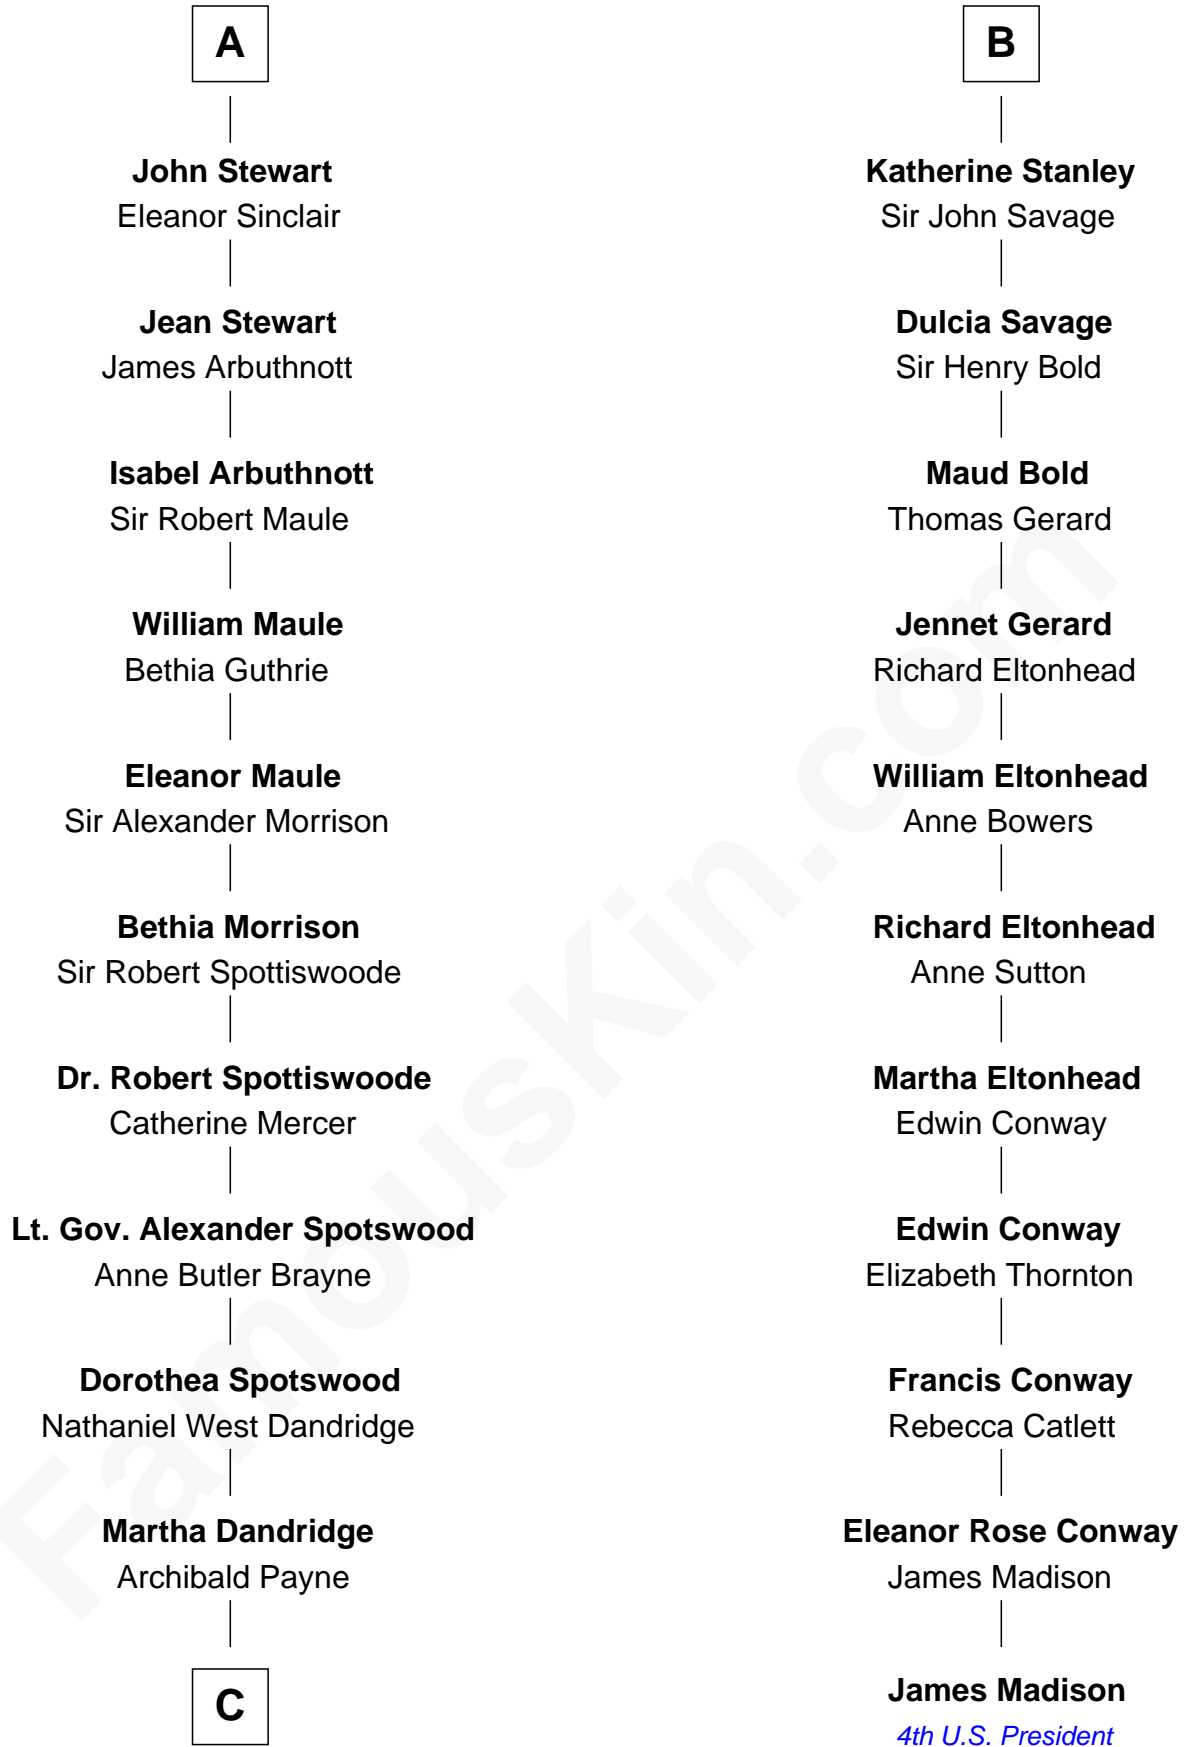

FamousKin.com

Relationship Chart of

Edith (Bolling) Wilson

First Lady of President Woodrow Wilson

17th cousin 3 times removed of

James Madison

4th U.S. President

Ramon Berenguer IV of Provence

Beatrice of Savoy

C

—
Catherine Payne

Archibald Bolling

—
Archibald Bolling

Anne E. Wigginton

—
William Holcombe Bolling

Sarah Spiers White

—
Edith (Bolling) Wilson

First Lady of Woodrow Wilson

FamousKin.com