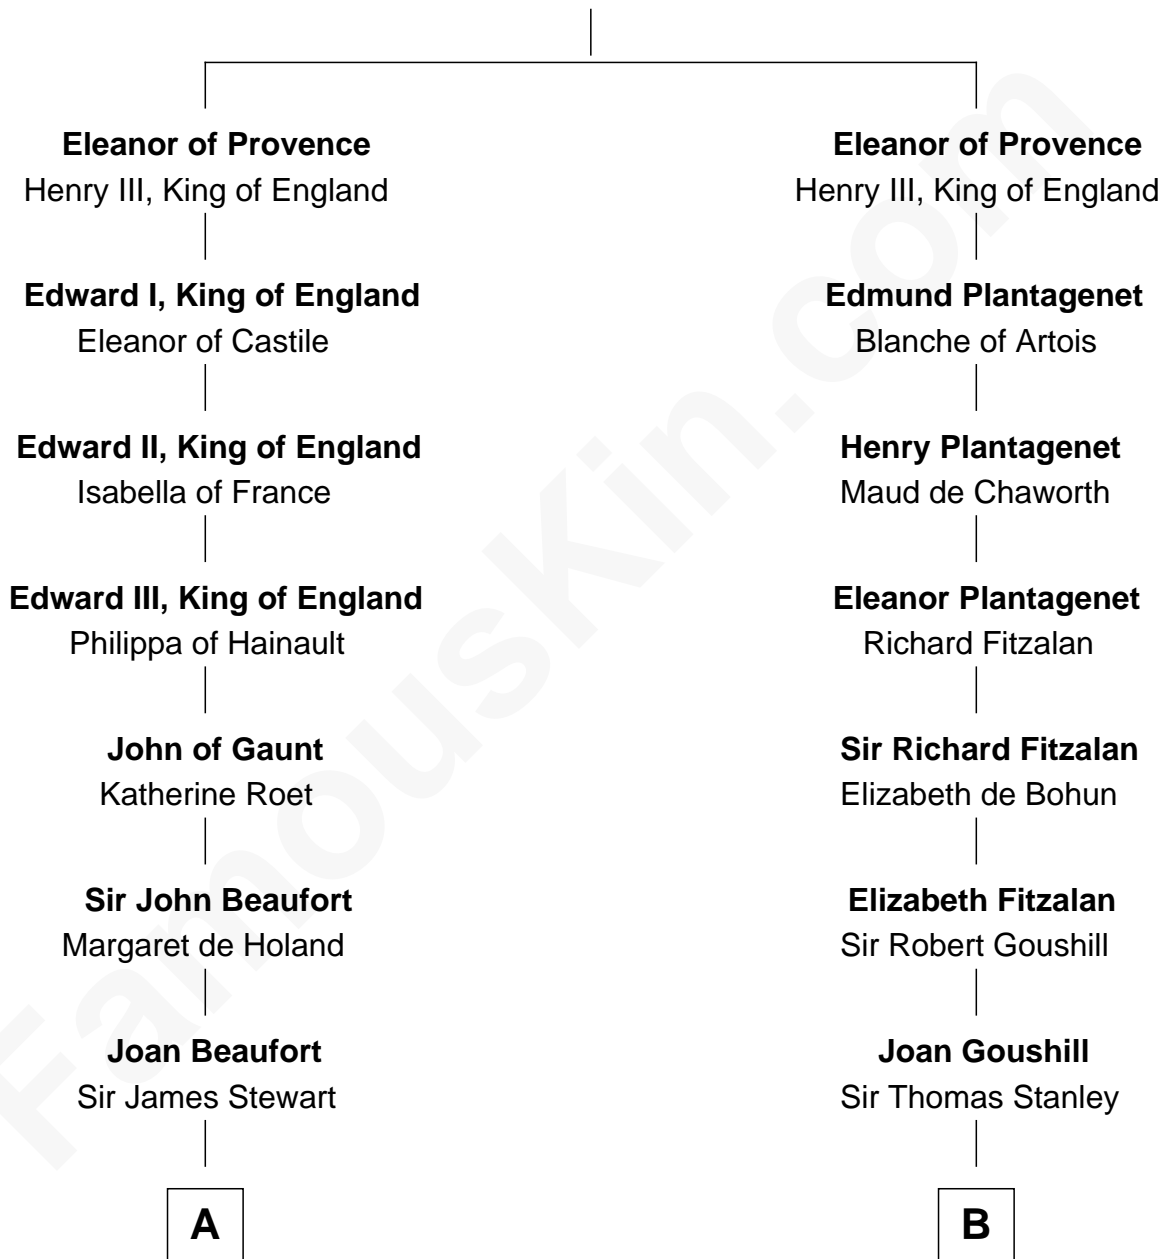

FamousKin.com

Relationship Chart of

Edith (Bolling) Wilson

First Lady of President Woodrow Wilson

17th cousin 3 times removed of

James Madison

4th U.S. President

Ramon Berenguer IV of Provence

Beatrice of Savoy

C

—
Catherine Payne

Archibald Bolling

—
Archibald Bolling

Anne E. Wigginton

—
William Holcombe Bolling

Sarah Spiers White

—
Edith (Bolling) Wilson

First Lady of Woodrow Wilson

FamousKin.com