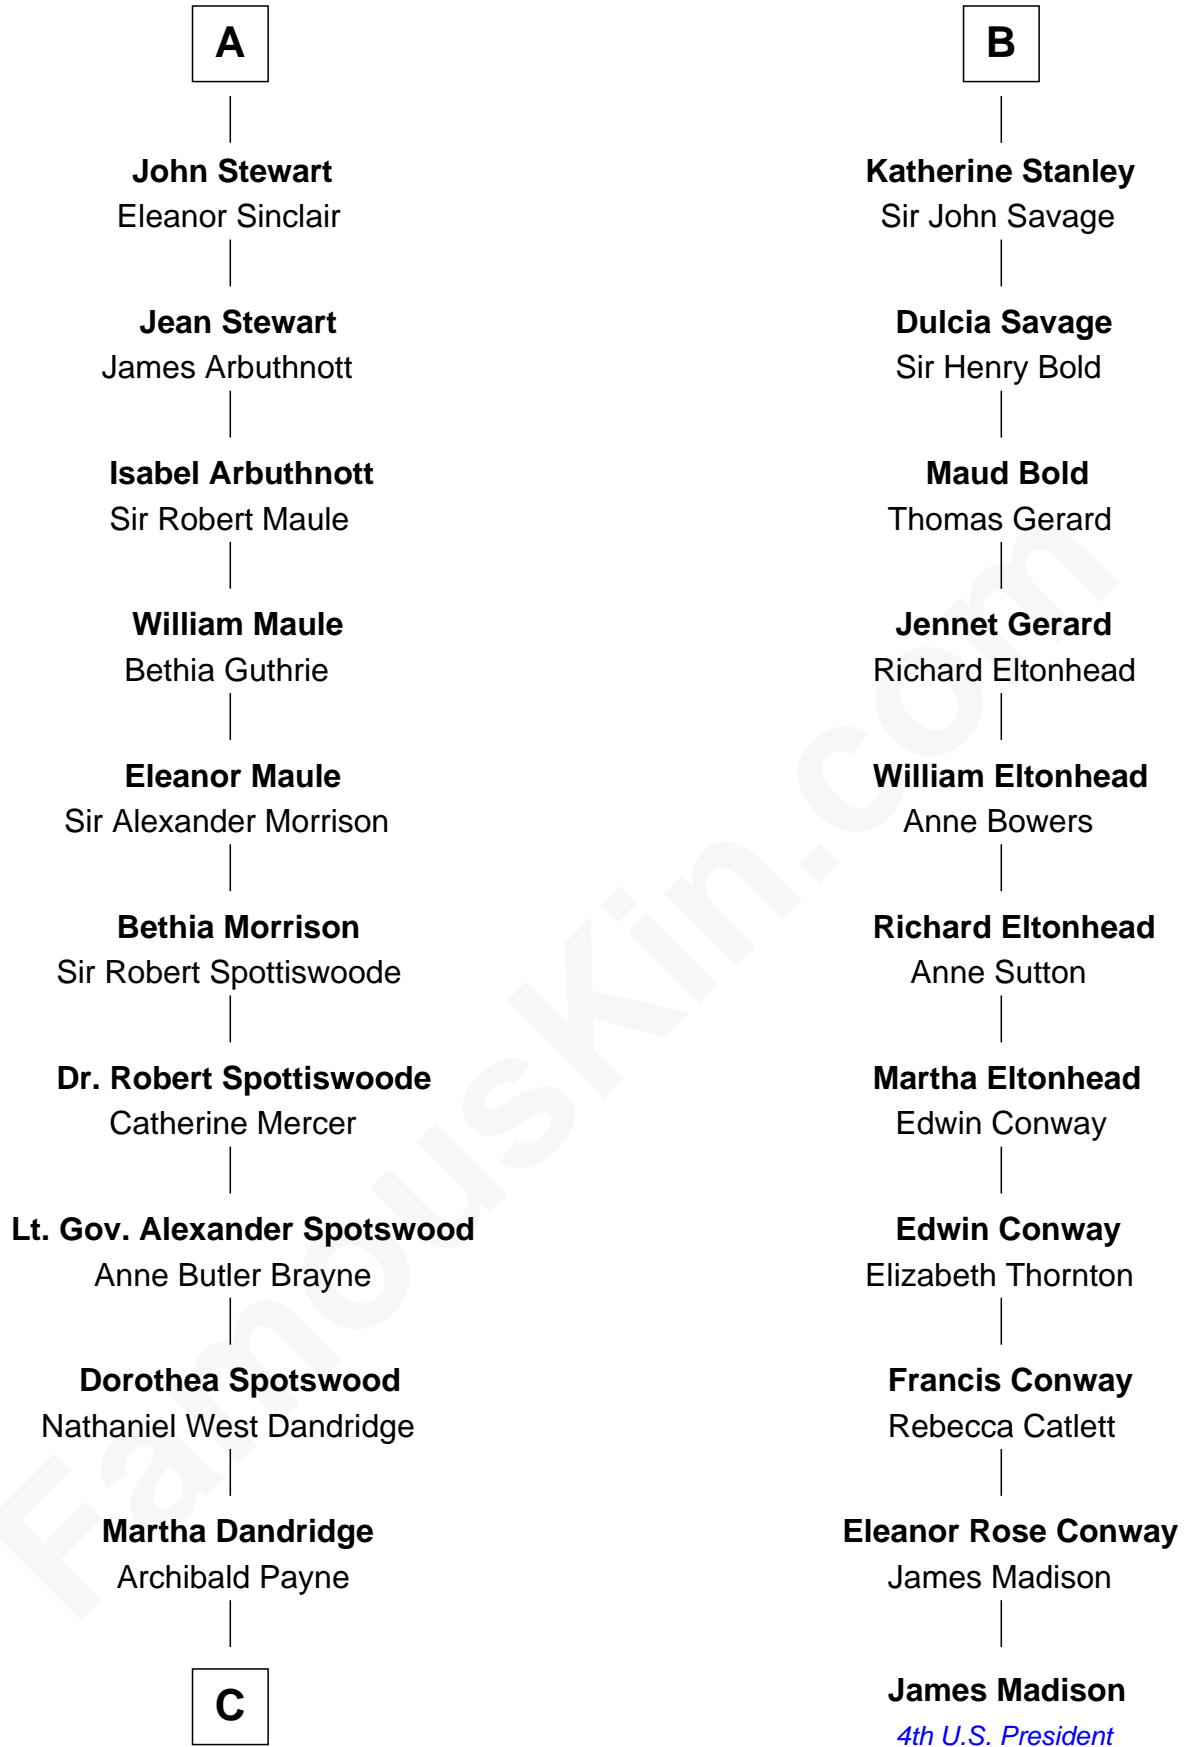

FamousKin.com

Relationship Chart of

Edith (Bolling) Wilson

First Lady of President Woodrow Wilson

17th cousin 3 times removed of

James Madison

4th U.S. President

Sir Roger de Mortimer

Maud de Brewes

C

—
Catherine Payne

Archibald Bolling

—
Archibald Bolling

Anne E. Wigginton

—
William Holcombe Bolling

Sarah Spiers White

—
Edith (Bolling) Wilson

First Lady of Woodrow Wilson

FamousKin.com