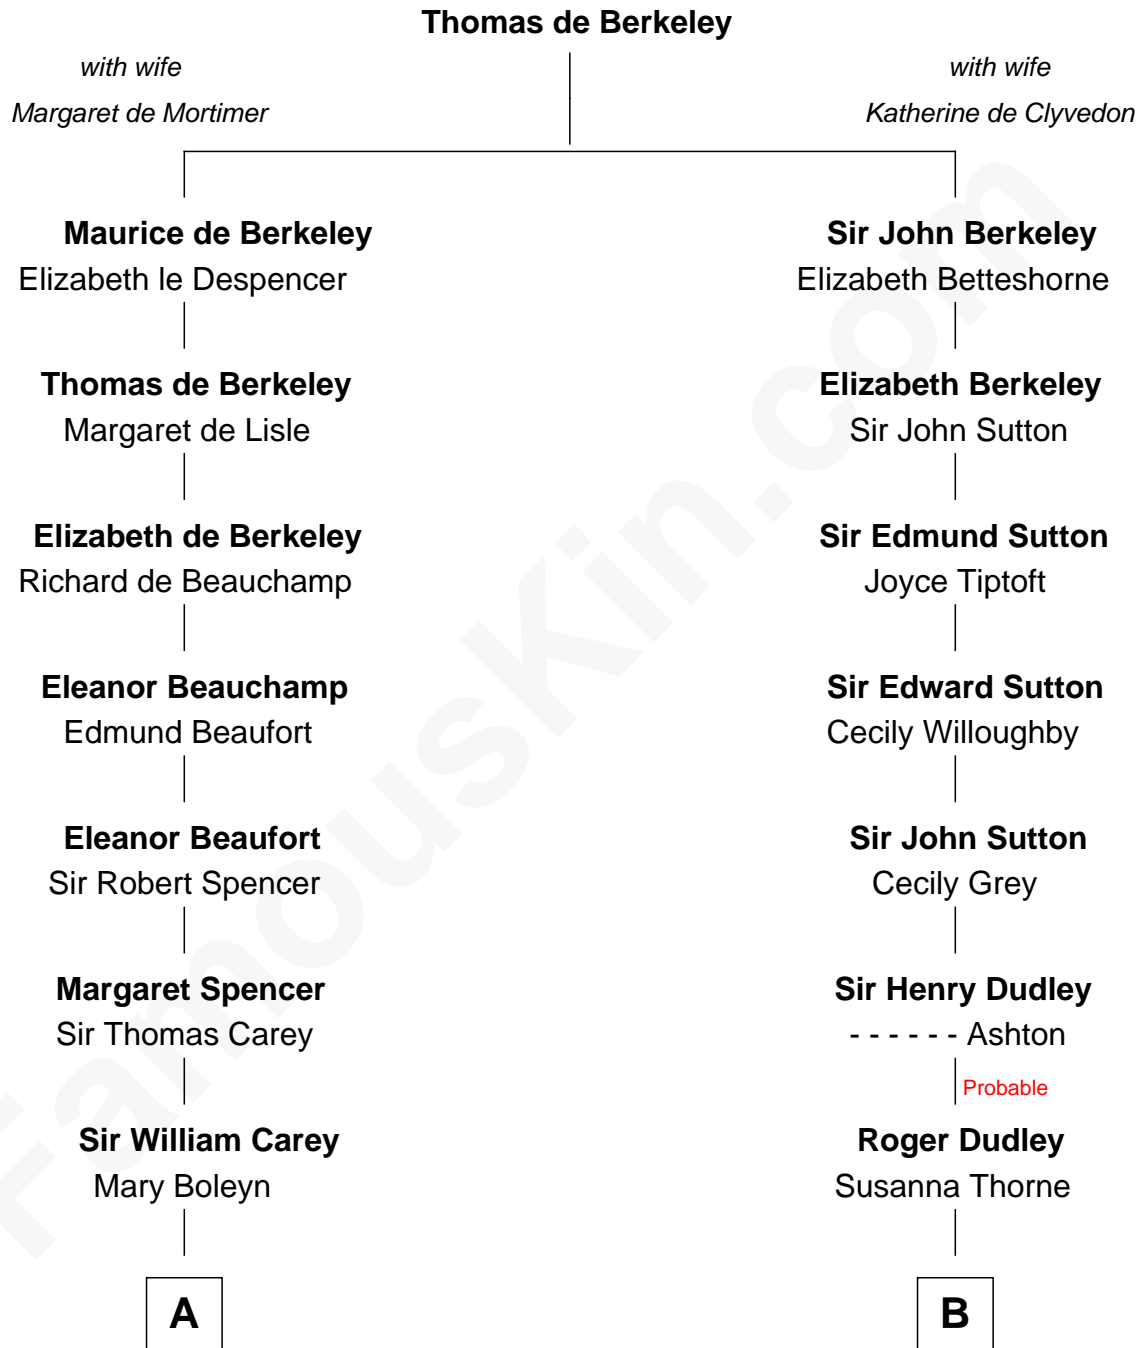

FamousKin.com

Relationship Chart of

Edith (Bolling) Wilson

First Lady of President Woodrow Wilson

18th cousin of

Bill Weld

68th Governor of Massachusetts

C

William Holcombe Bolling

Sarah Spiers White

Edith (Bolling) Wilson

First Lady of Woodrow Wilson

D

David Weld

Mary Blake Nichols

Bill Weld

68th Governor of Massachusetts

FamousKin.com