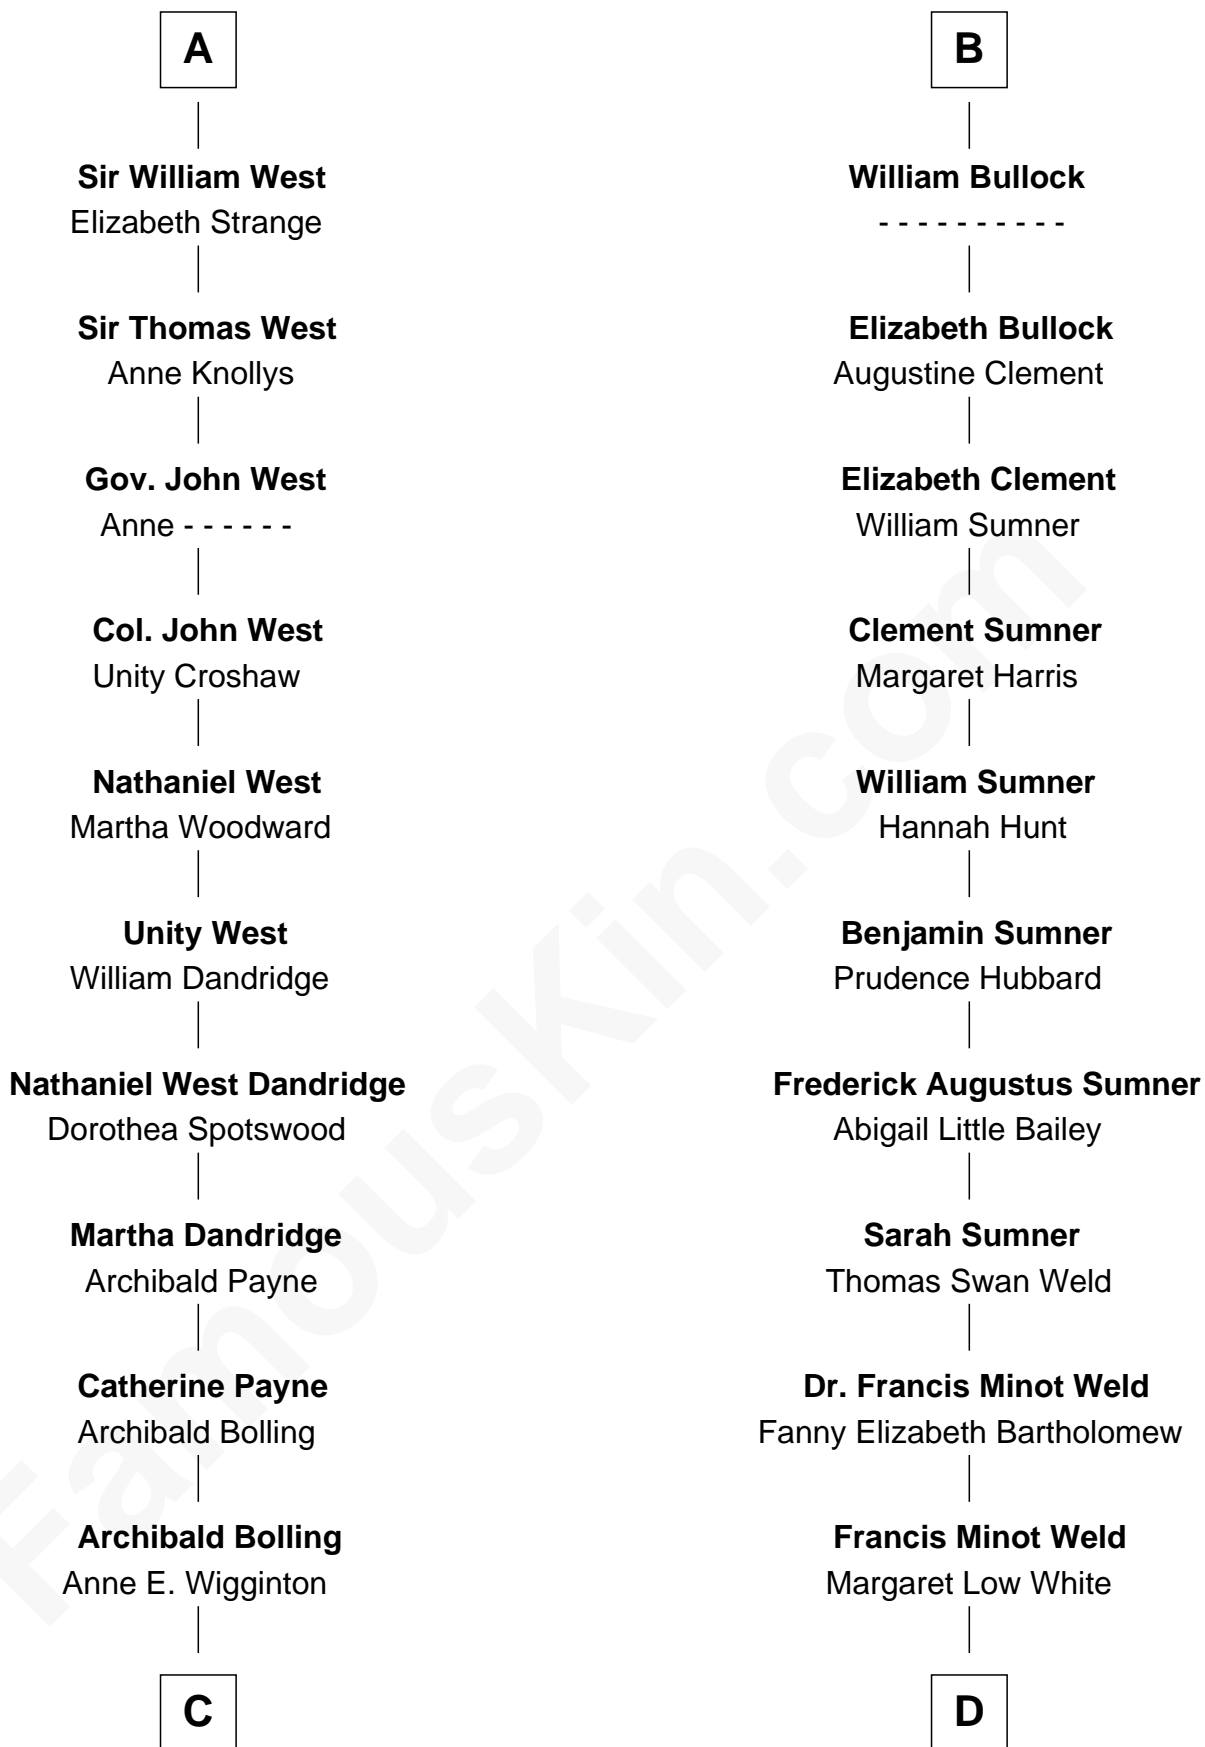

## Relationship Chart of

### Edith (Bolling) Wilson

*First Lady of President Woodrow Wilson*

18th cousin of

### Bill Weld

*68th Governor of Massachusetts*

**C**

**William Holcombe Bolling**

Sarah Spiers White

**Edith (Bolling) Wilson**

*First Lady of Woodrow Wilson*

**D**