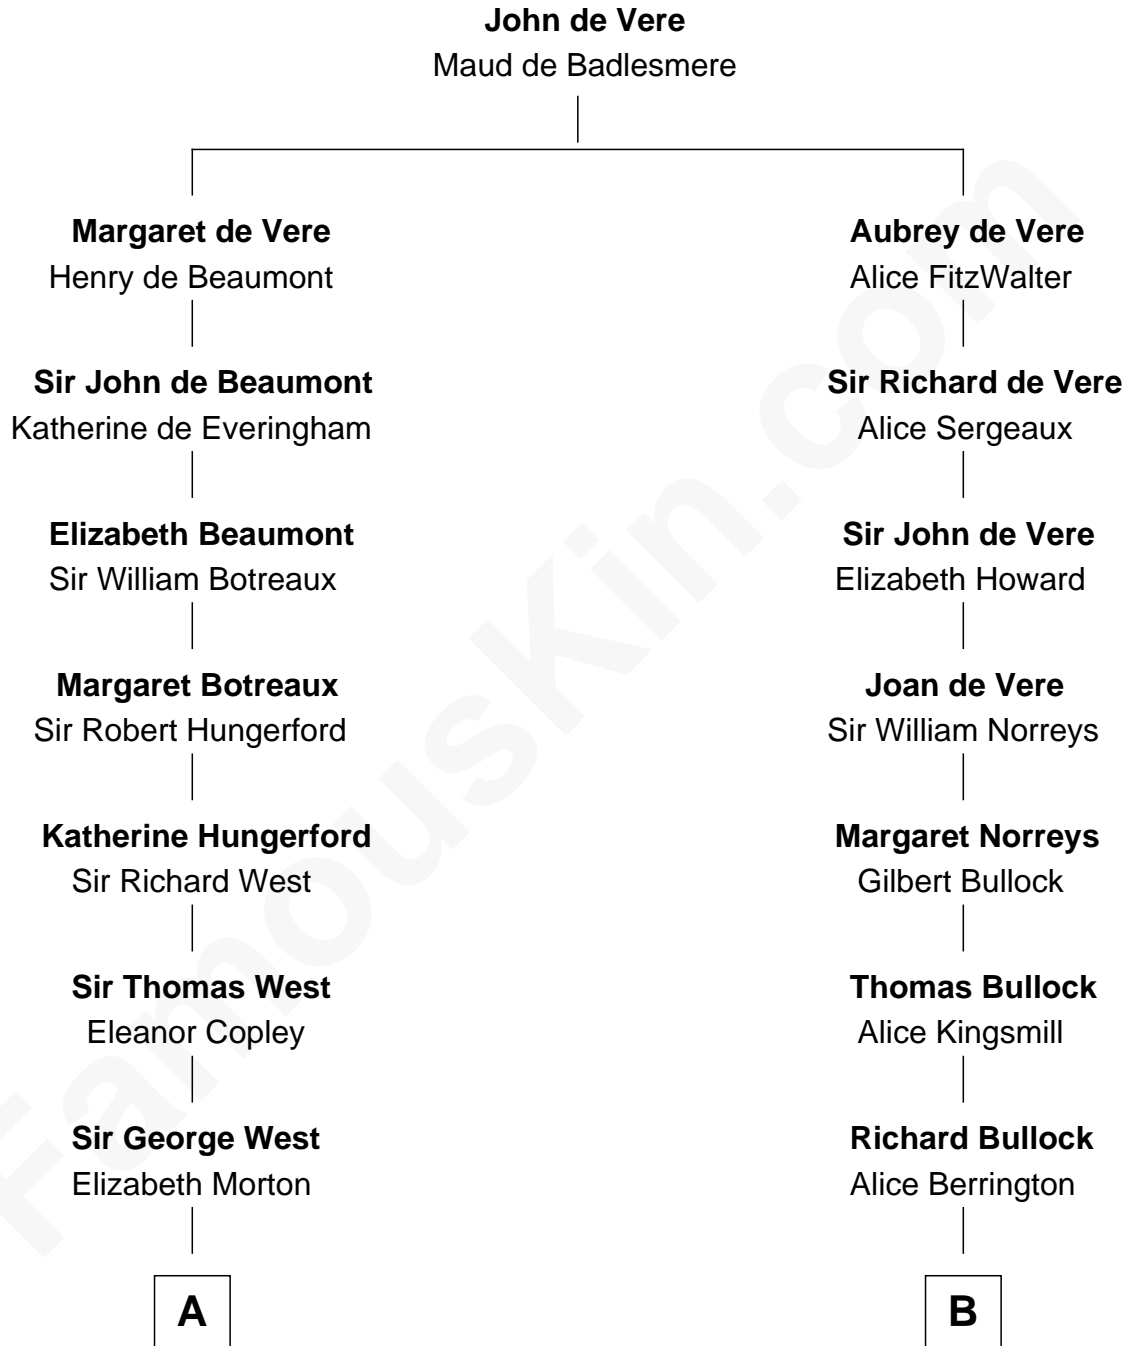

FamousKin.com

Relationship Chart of

Edith (Bolling) Wilson

First Lady of President Woodrow Wilson

18th cousin of

Bill Weld

68th Governor of Massachusetts