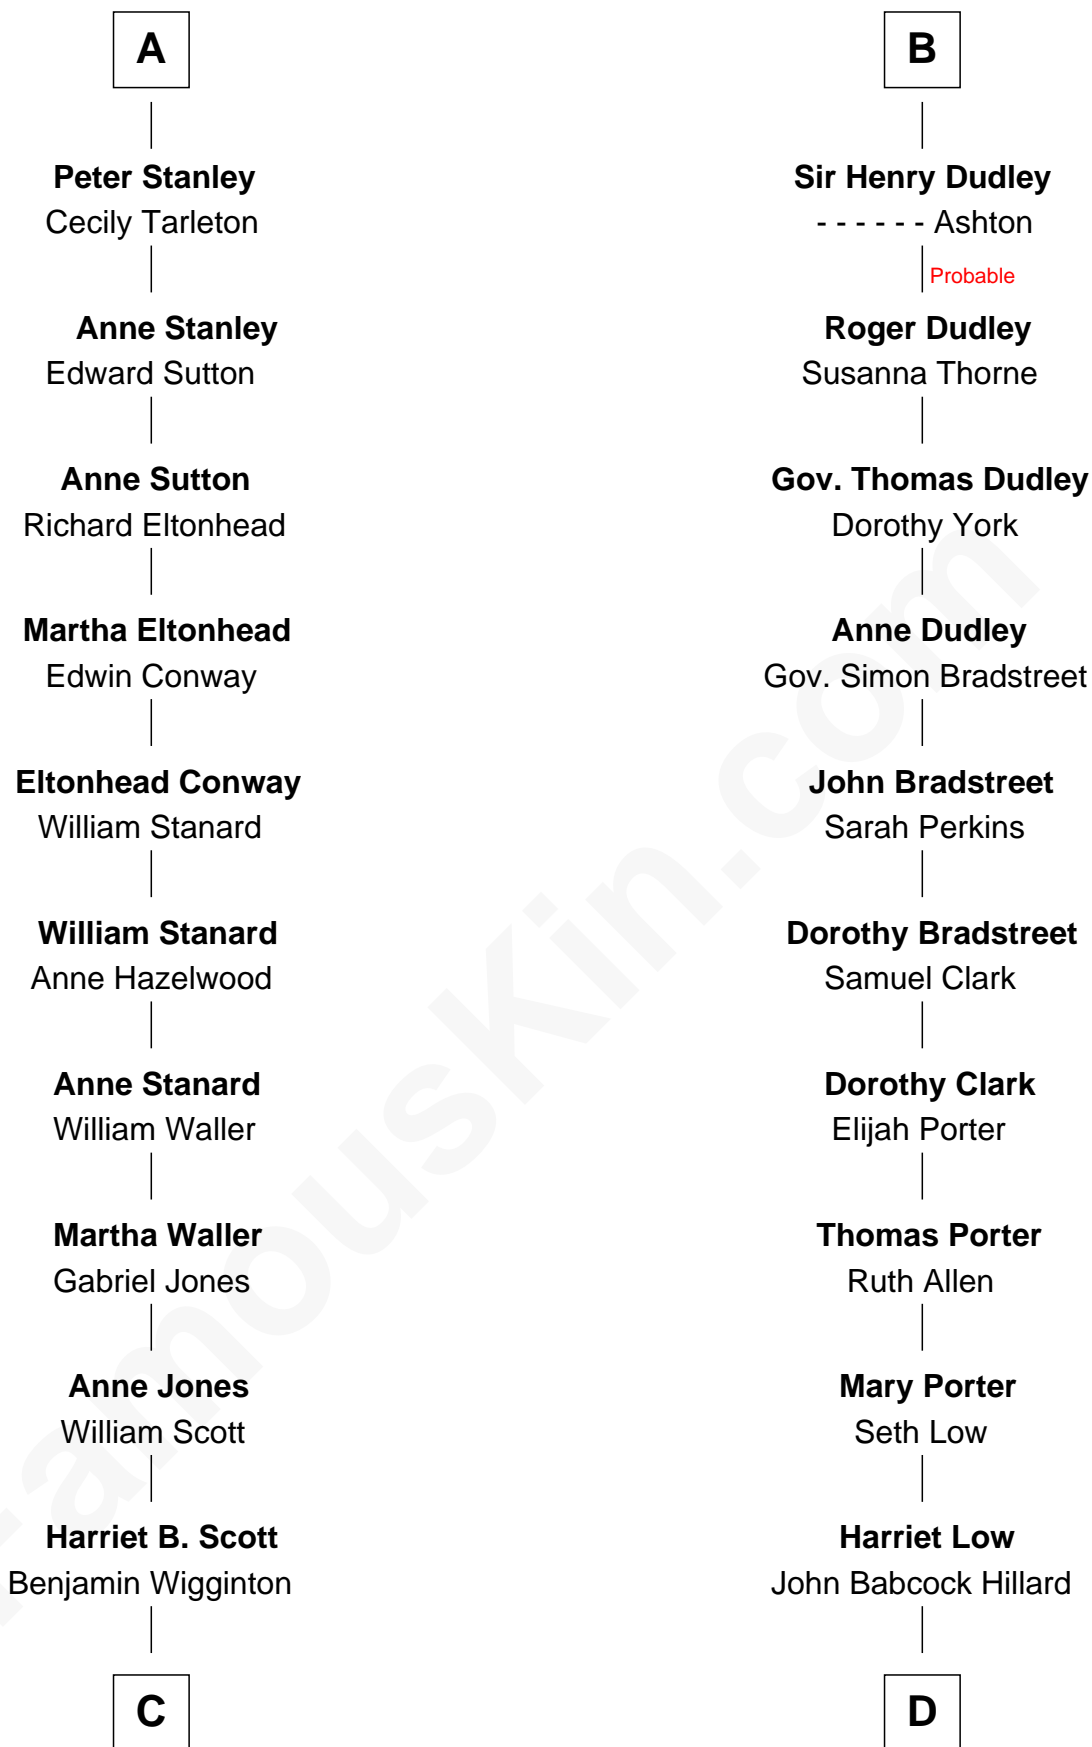

FamousKin.com

Relationship Chart of

Edith (Bolling) Wilson

First Lady of President Woodrow Wilson

19th cousin 1 time removed of

Bill Weld

68th Governor of Massachusetts

C

Anne E. Wigginton

Archibald Bolling

William Holcombe Bolling

Sarah Spiers White

Edith (Bolling) Wilson

First Lady of Woodrow Wilson

D

Harriet Hillard

William Augustus White

Margaret Low White

Francis Minot Weld

David Weld

Mary Blake Nichols

Bill Weld

68th Governor of Massachusetts