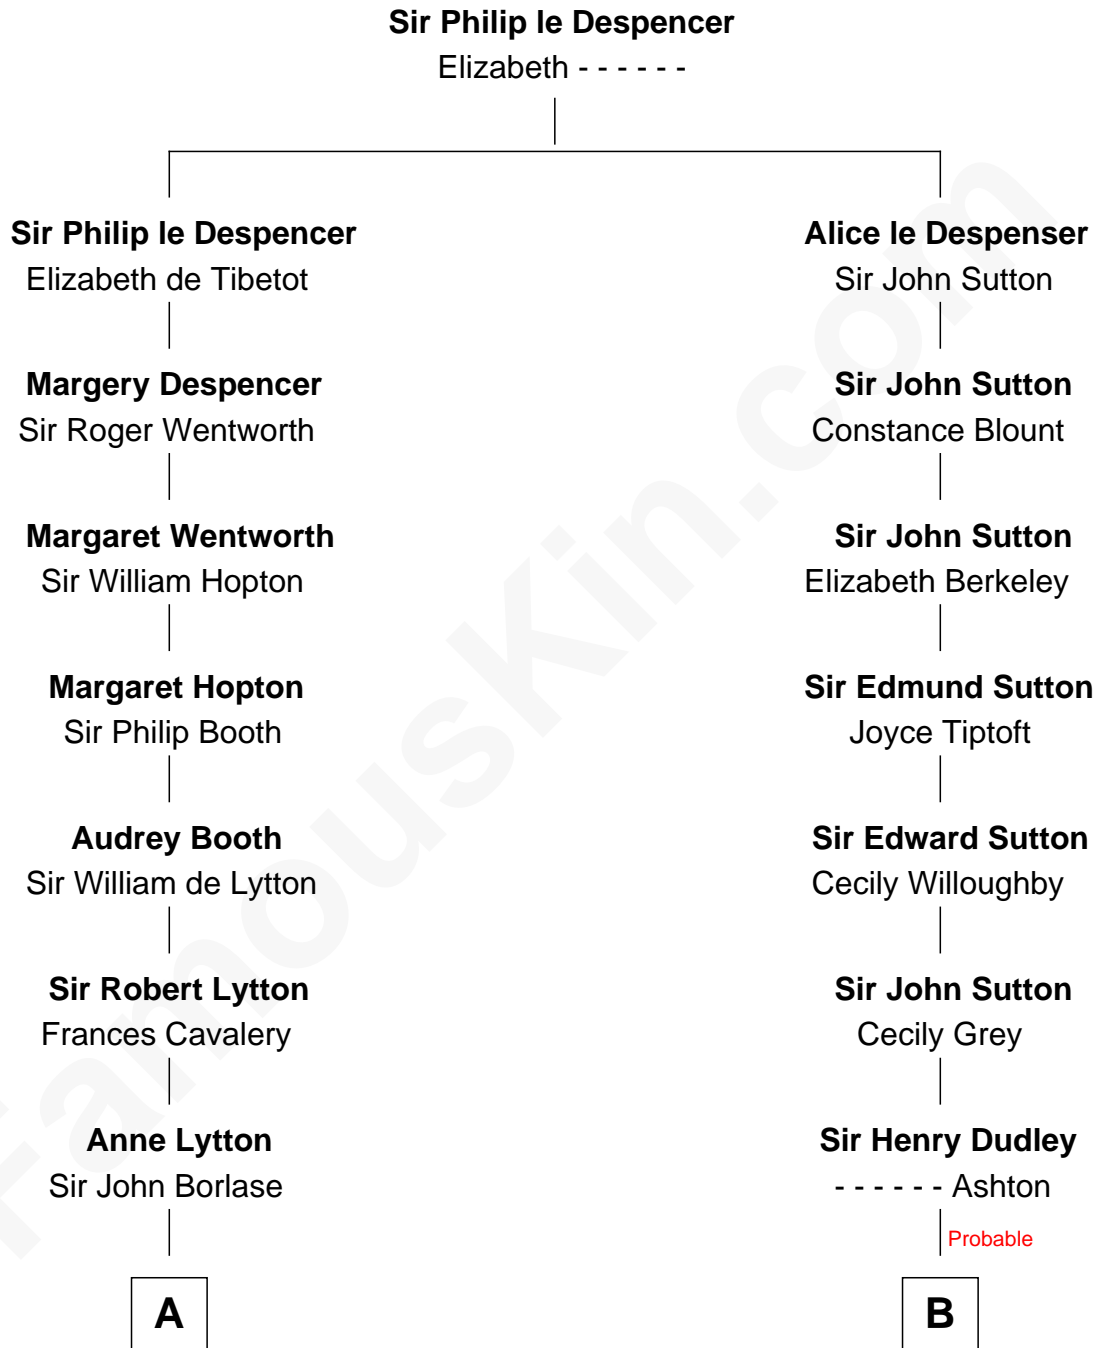

FamousKin.com

Relationship Chart of

Edith (Bolling) Wilson

First Lady of President Woodrow Wilson

17th cousin 2 times removed of

Bill Weld

68th Governor of Massachusetts

C

—
Margaret Low White

Francis Minot Weld

—
David Weld

Mary Blake Nichols

—
Bill Weld

68th Governor of Massachusetts