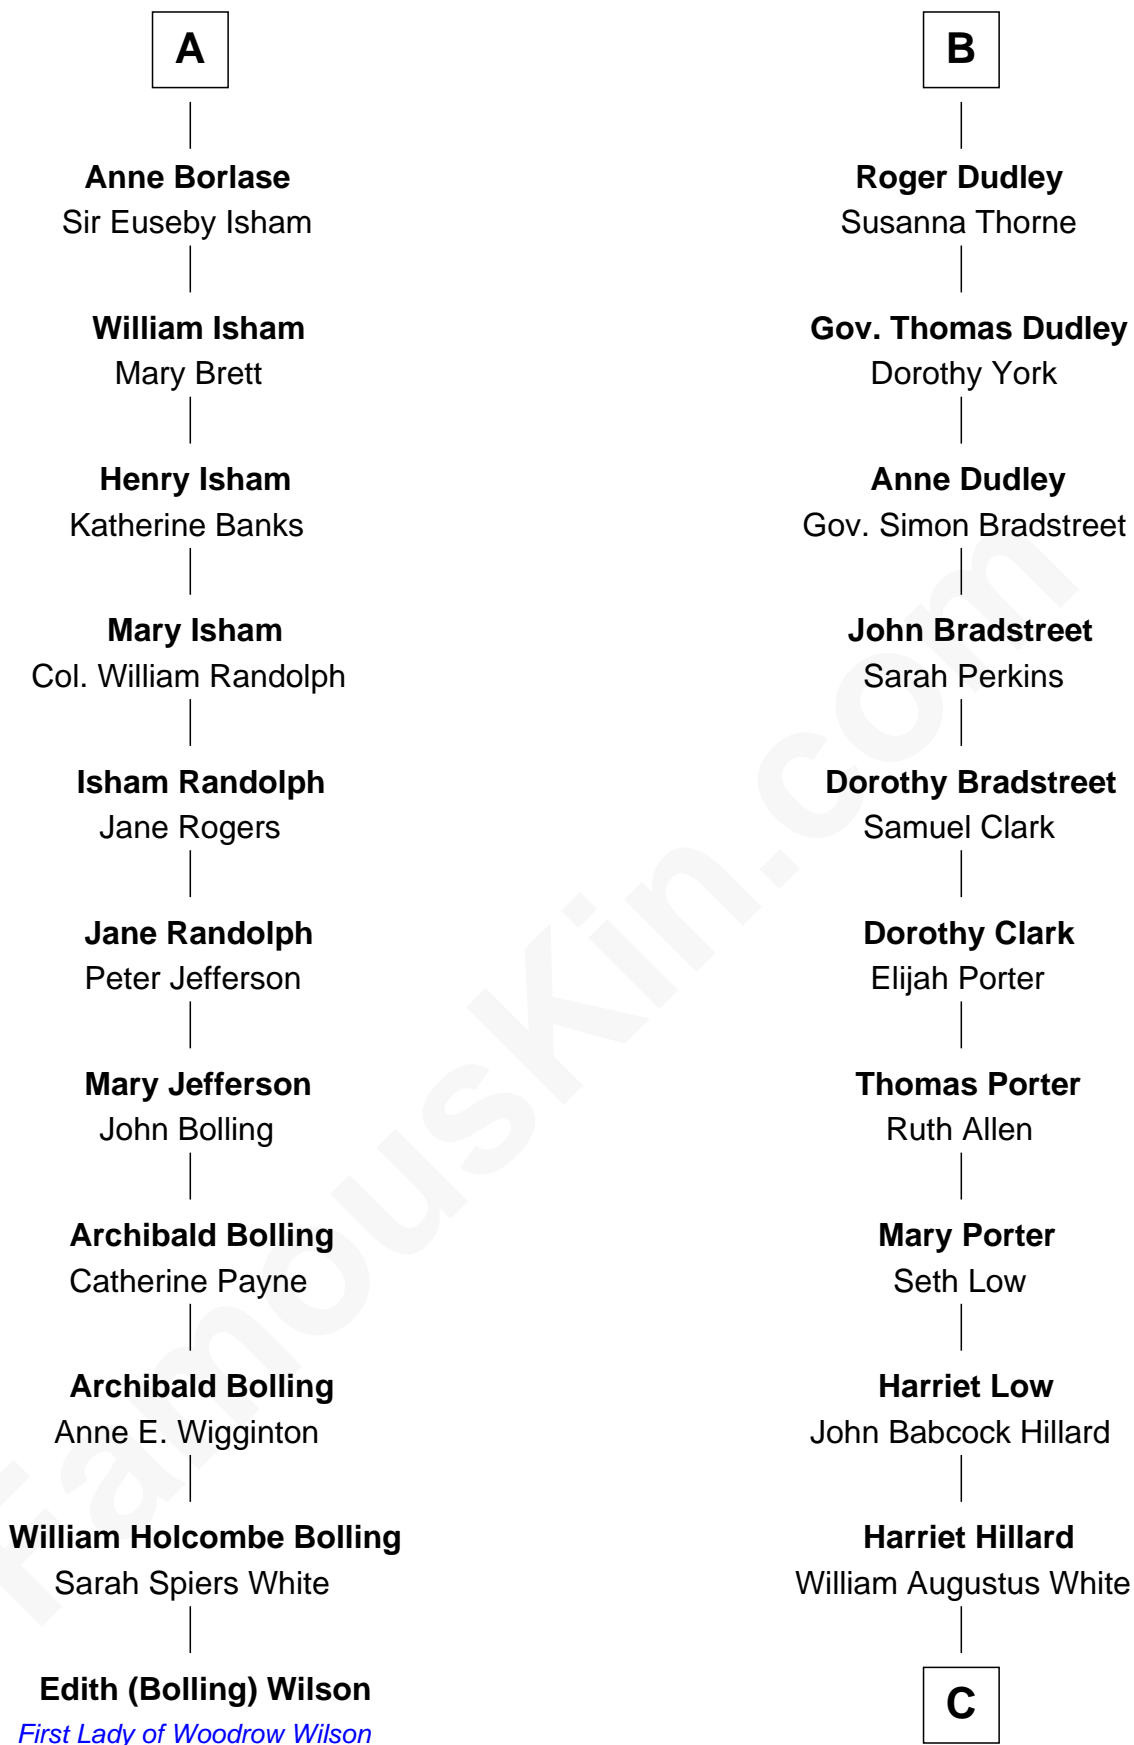

FamousKin.com

Relationship Chart of

Edith (Bolling) Wilson

First Lady of President Woodrow Wilson

17th cousin 2 times removed of

Bill Weld

68th Governor of Massachusetts

C

—
Margaret Low White

Francis Minot Weld

—
David Weld

Mary Blake Nichols

—
Bill Weld

68th Governor of Massachusetts