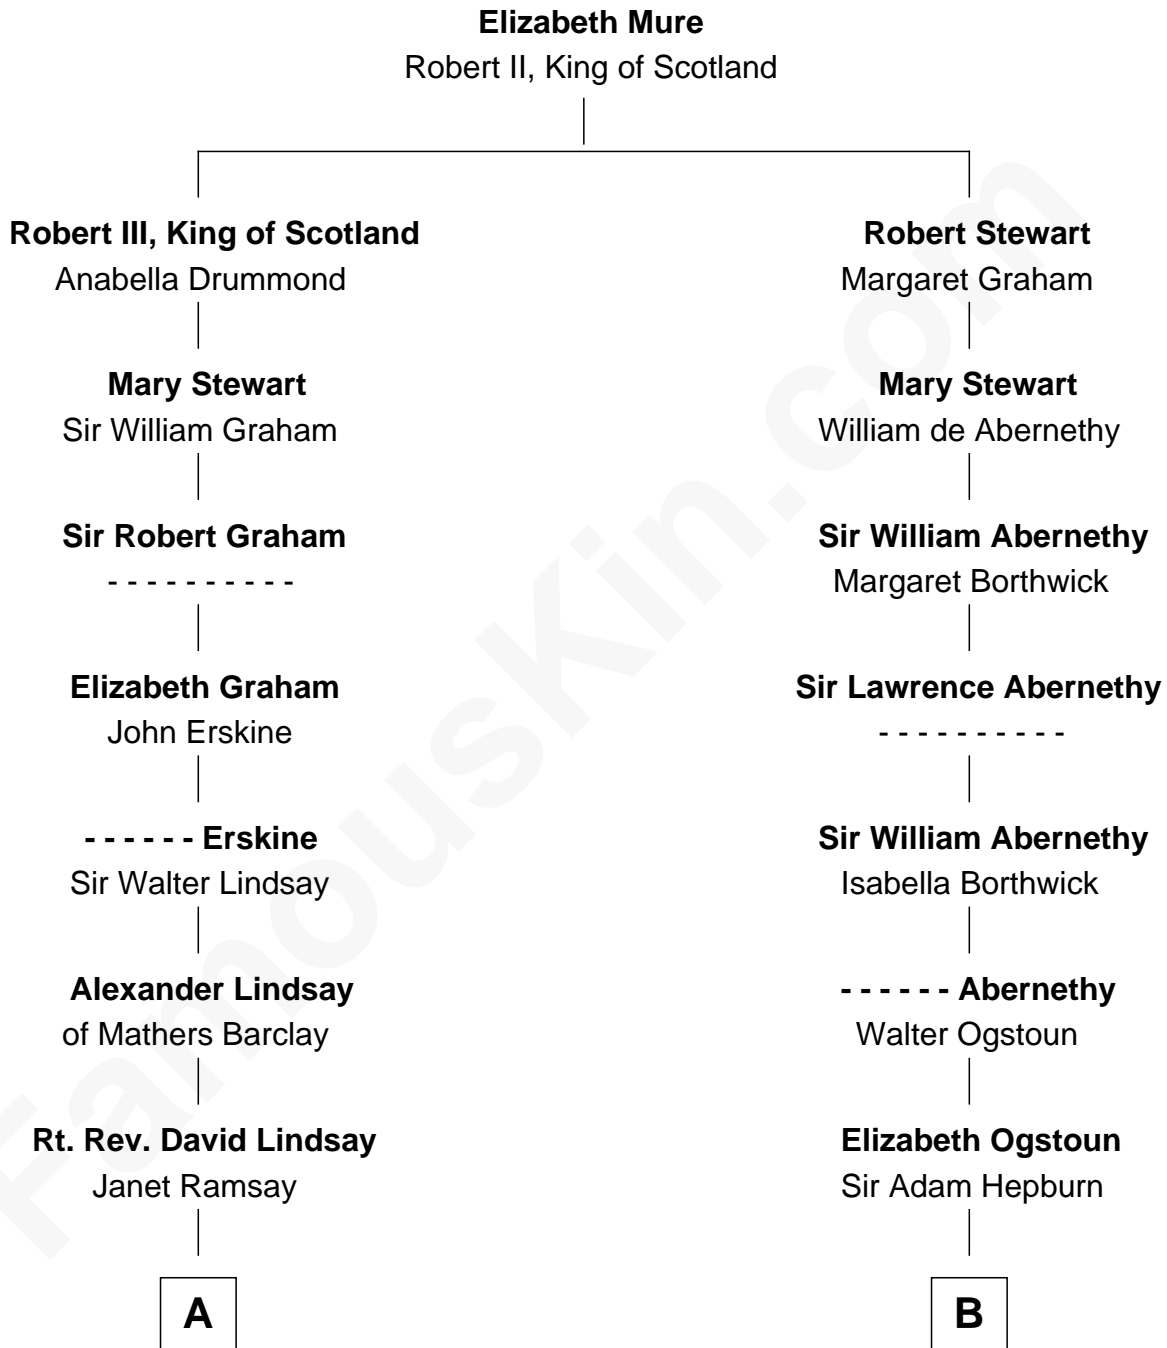

FamousKin.com

Relationship Chart of

Edith (Bolling) Wilson

First Lady of President Woodrow Wilson

14th cousin 2 times removed of

Philip Livingston

Signer of the Declaration of Independence

A

Rachel Lindsay
Rt. Rev. John Spottiswoode

Sir Robert Spottiswoode
Bethia Morrison

Dr. Robert Spottiswoode
Catherine Mercer

Lt. Gov. Alexander Spotswood
Anne Butler Brayne

Dorothea Spotswood
Nathaniel West Dandridge