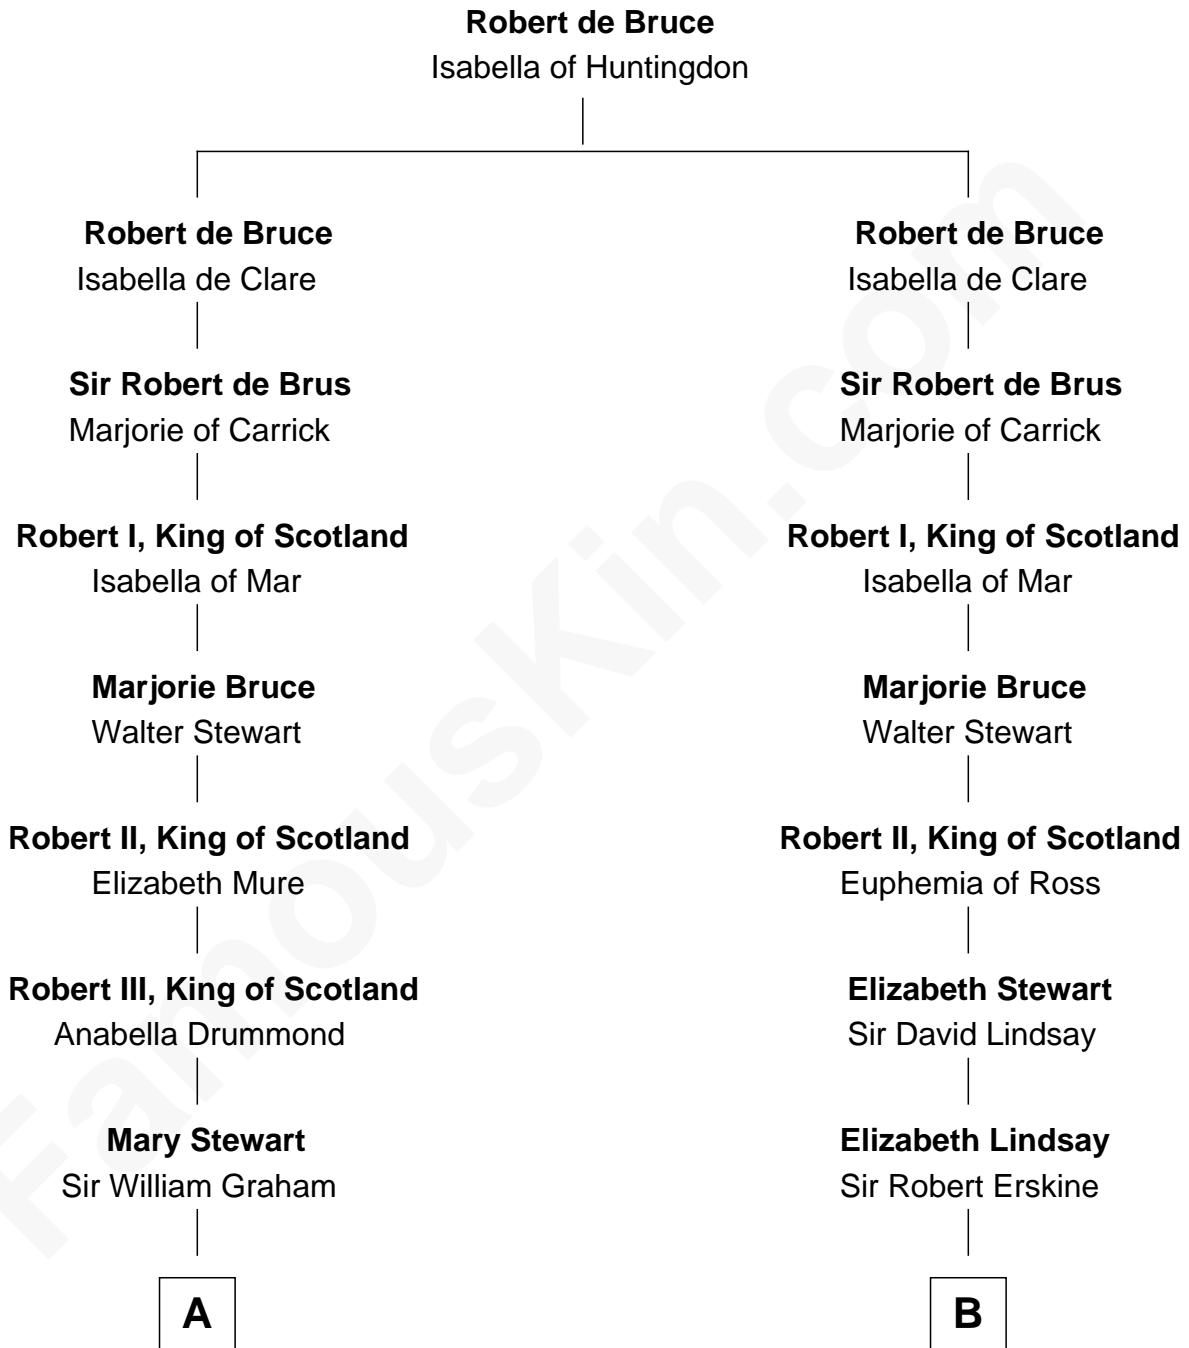

FamousKin.com

Relationship Chart of

Edith (Bolling) Wilson

First Lady of President Woodrow Wilson

16th cousin 5 times removed of

Philip Livingston

Signer of the Declaration of Independence

C

—
Martha Dandridge

Archibald Payne

—
Catherine Payne

Archibald Bolling

—
Archibald Bolling

Anne E. Wigginton

—
William Holcombe Bolling

Sarah Spiers White

—
Edith (Bolling) Wilson

First Lady of Woodrow Wilson

FamousKin.com