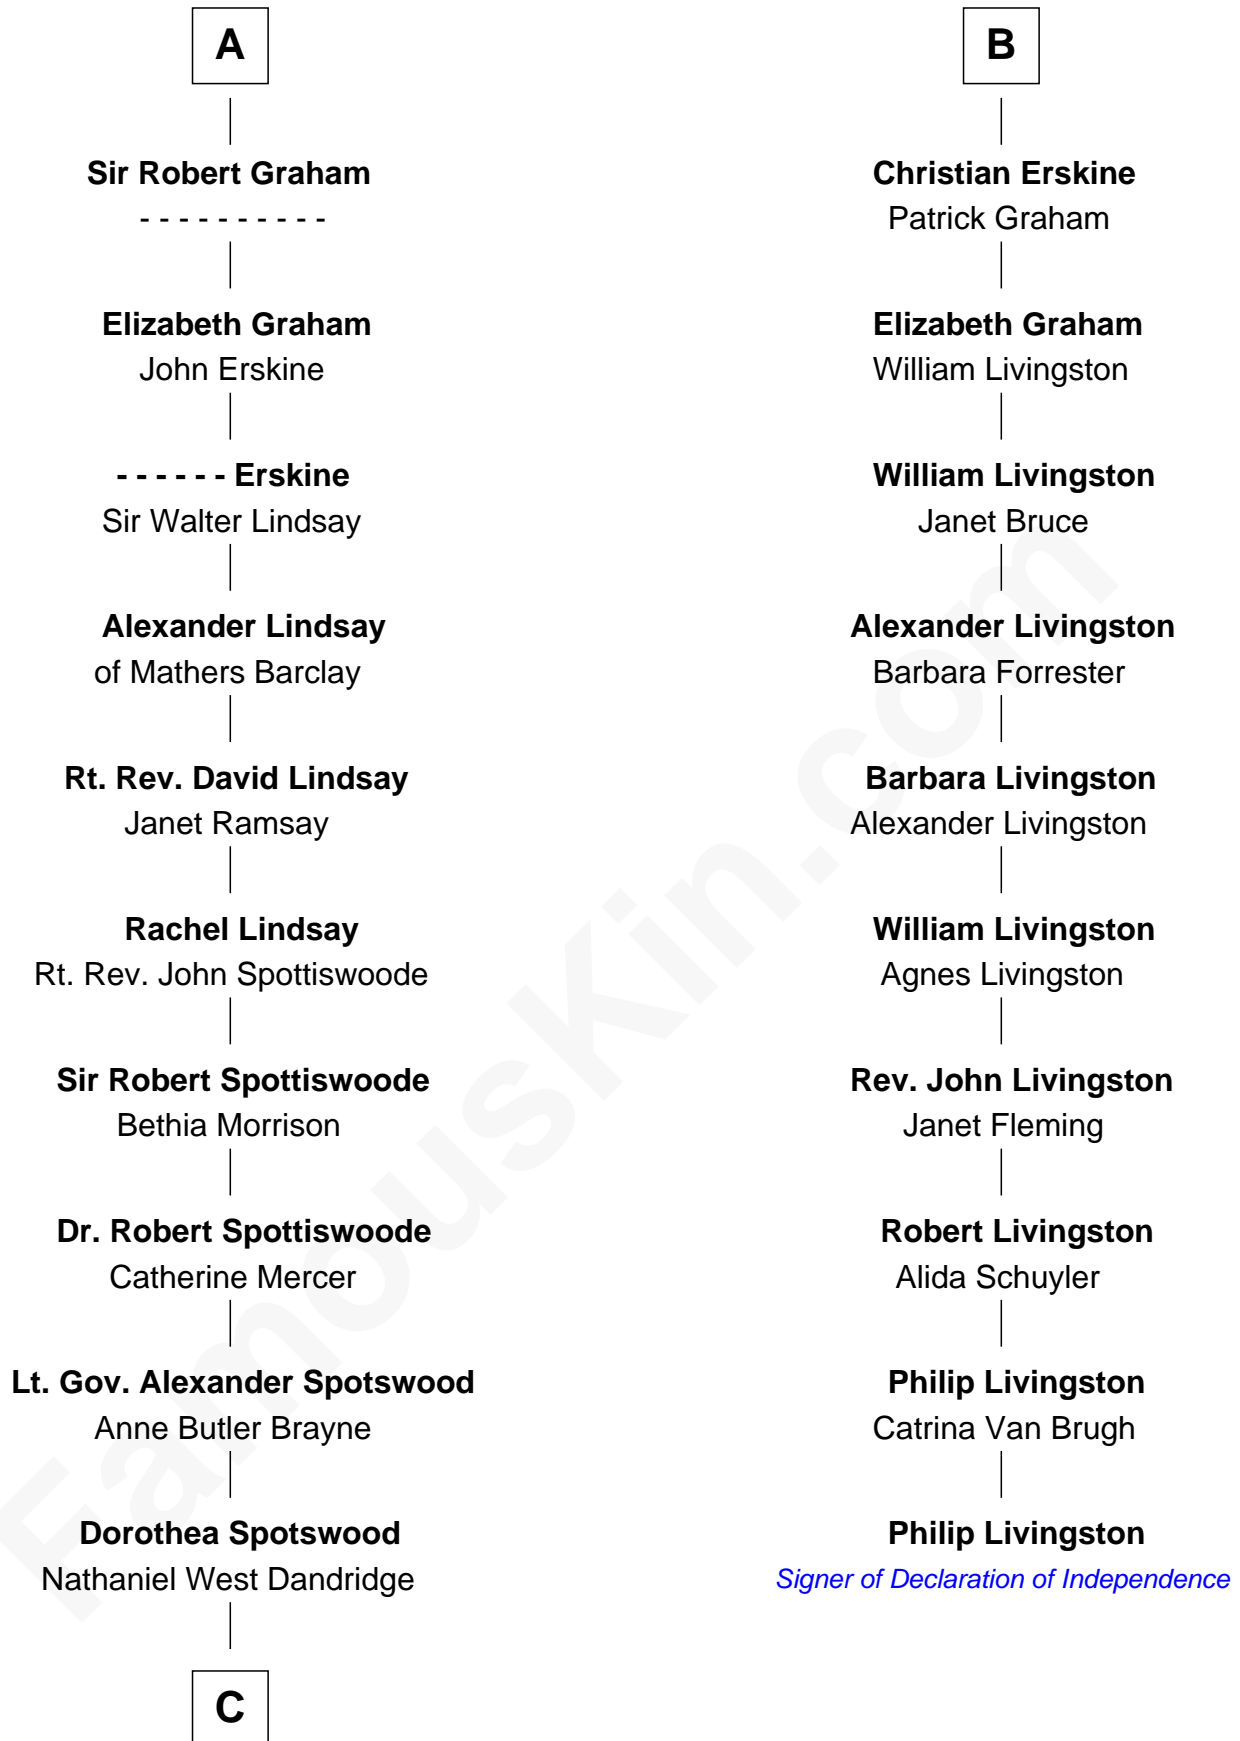

FamousKin.com

Relationship Chart of

Edith (Bolling) Wilson

First Lady of President Woodrow Wilson

16th cousin 5 times removed of

Philip Livingston

Signer of the Declaration of Independence

C

—
Martha Dandridge

Archibald Payne

—
Catherine Payne

Archibald Bolling

—
Archibald Bolling

Anne E. Wigginton

—
William Holcombe Bolling

Sarah Spiers White

—
Edith (Bolling) Wilson

First Lady of Woodrow Wilson

FamousKin.com