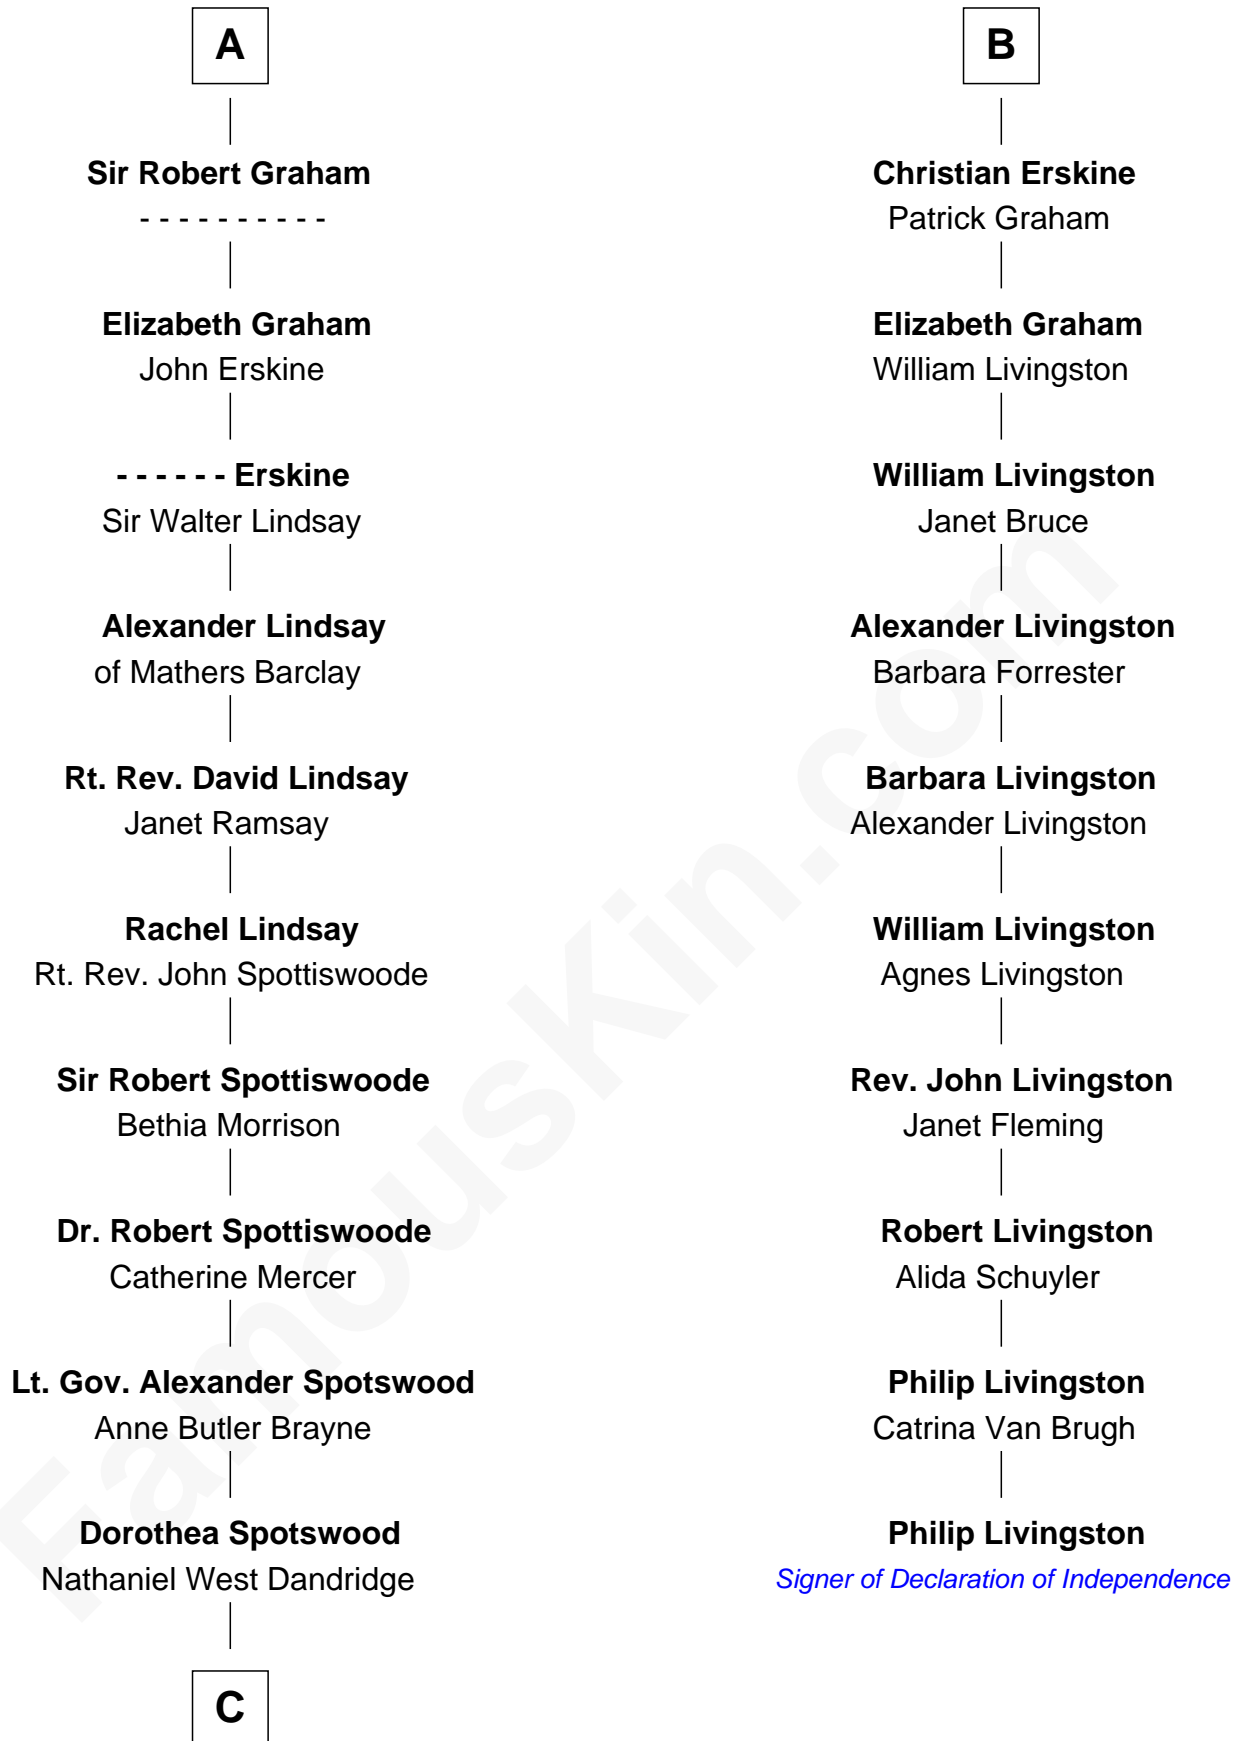

FamousKin.com

Relationship Chart of

Edith (Bolling) Wilson

First Lady of President Woodrow Wilson

16th cousin 5 times removed of

Philip Livingston

Signer of the Declaration of Independence

Walter High Stewart of Scotland

C

—
Martha Dandridge

Archibald Payne

—
Catherine Payne

Archibald Bolling

—
Archibald Bolling

Anne E. Wigginton

—
William Holcombe Bolling

Sarah Spiers White

—
Edith (Bolling) Wilson

First Lady of Woodrow Wilson

FamousKin.com