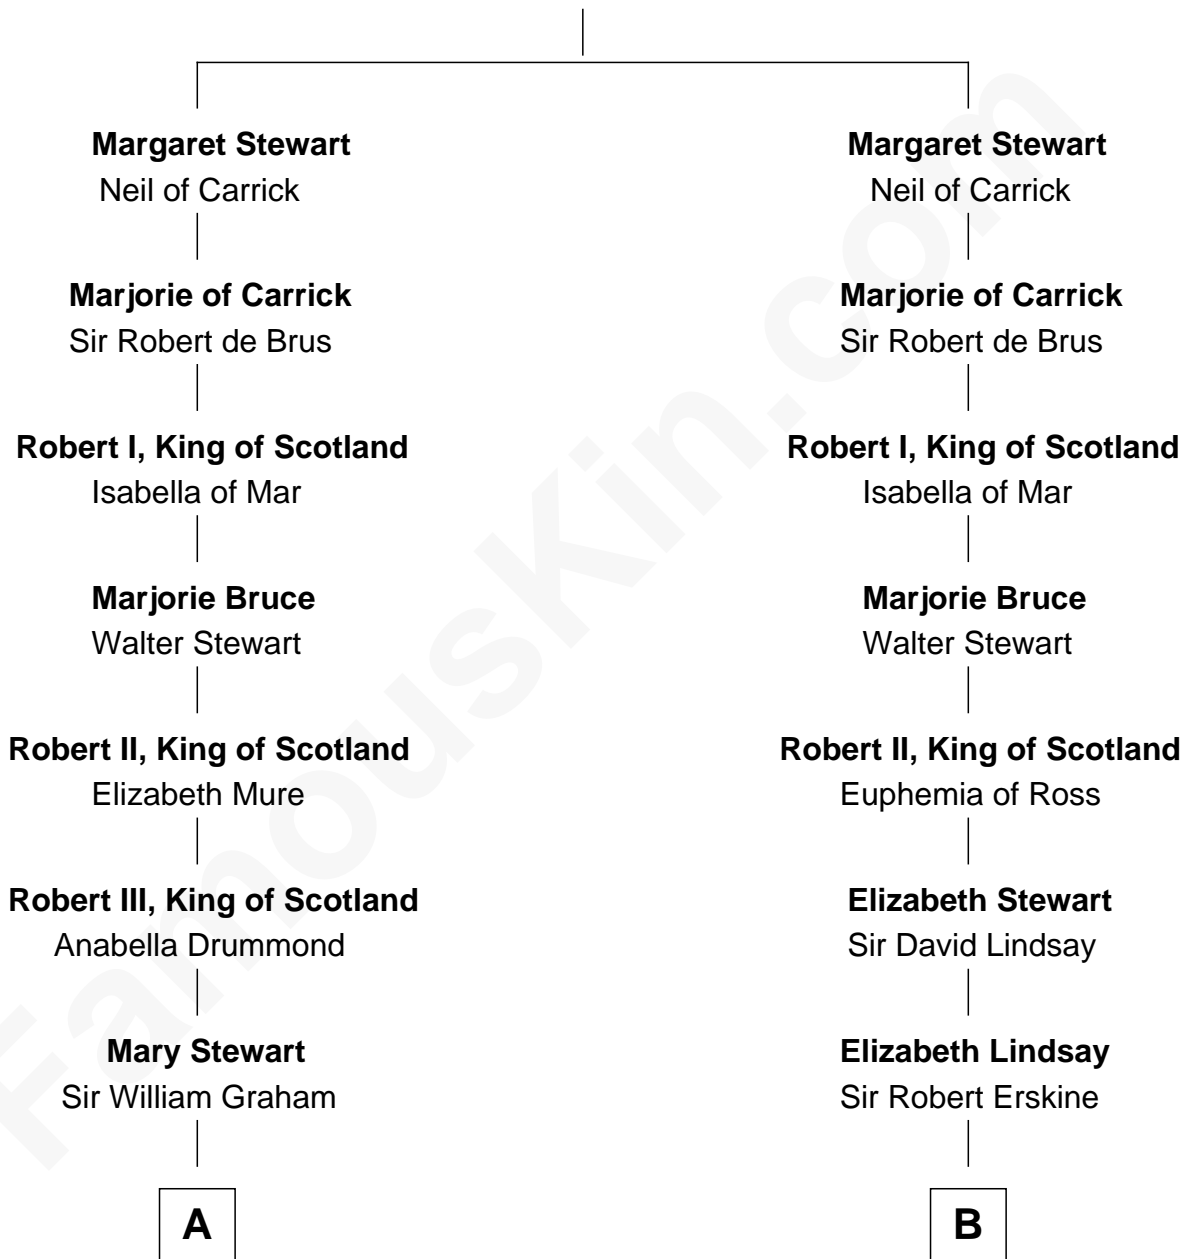

FamousKin.com

Relationship Chart of

Edith (Bolling) Wilson

First Lady of President Woodrow Wilson

16th cousin 5 times removed of

Philip Livingston

Signer of the Declaration of Independence

Walter High Stewart of Scotland

C

—
Martha Dandridge

Archibald Payne

—
Catherine Payne

Archibald Bolling

—
Archibald Bolling

Anne E. Wigginton

—
William Holcombe Bolling

Sarah Spiers White

—
Edith (Bolling) Wilson

First Lady of Woodrow Wilson

FamousKin.com