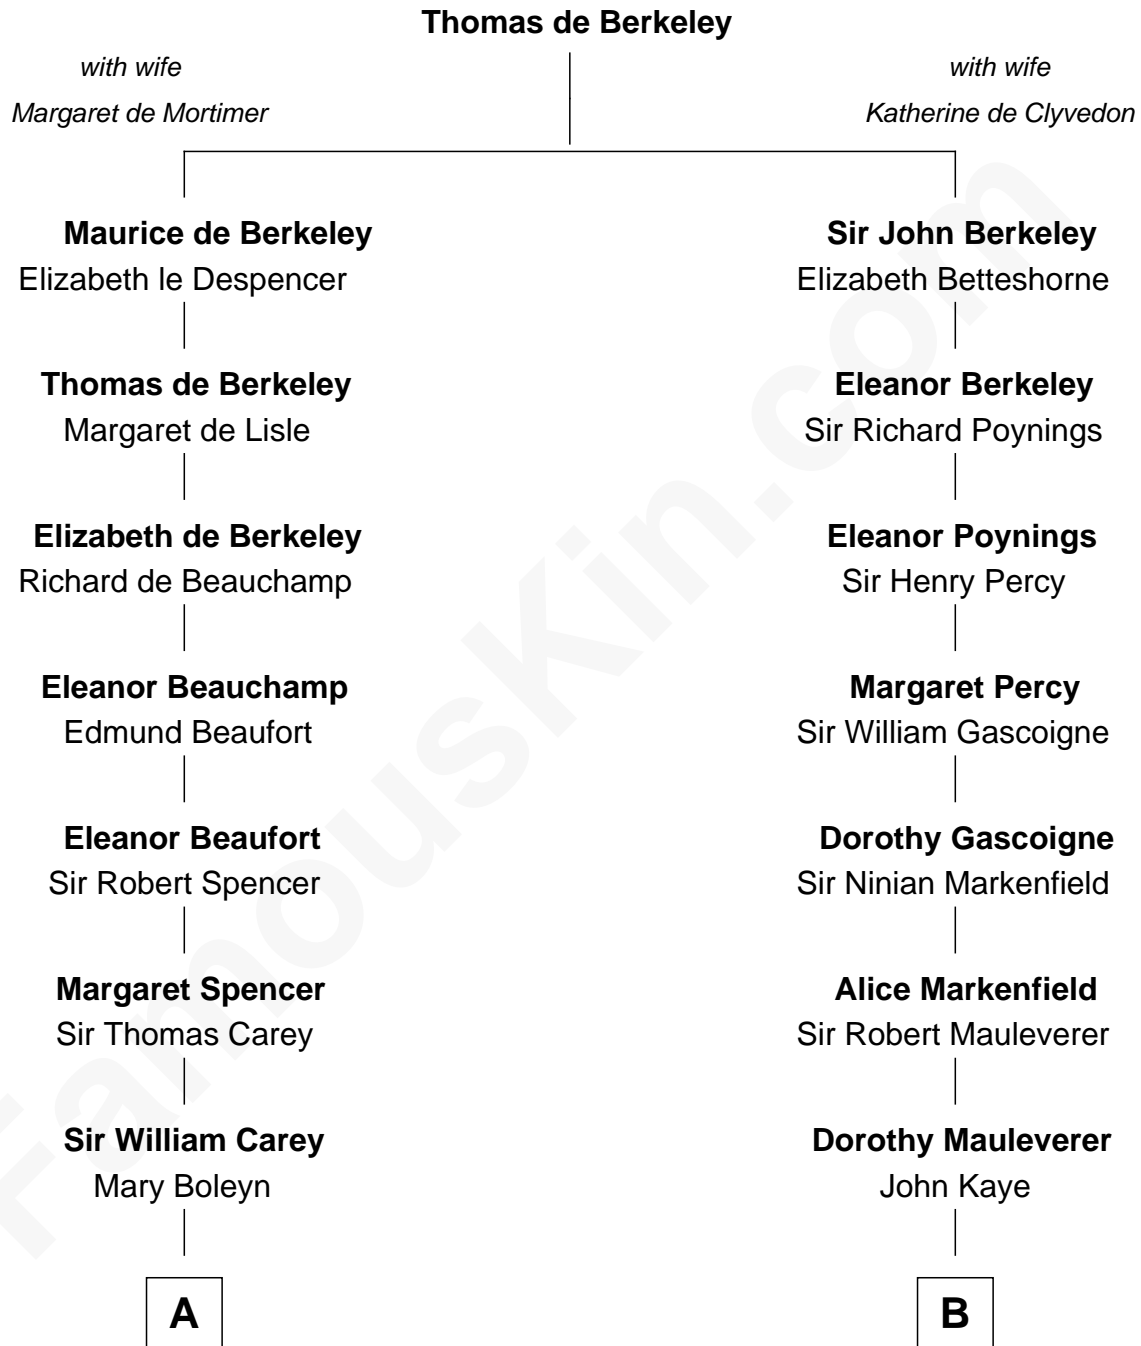

## Relationship Chart of

### Edith (Bolling) Wilson

*First Lady of President Woodrow Wilson*

17th cousin 1 time removed of

### Leverett Saltonstall

*55th Governor of Massachusetts*

C

William Holcombe Bolling

Sarah Spiers White

Edith (Bolling) Wilson

*First Lady of Woodrow Wilson*

FamousKin.com