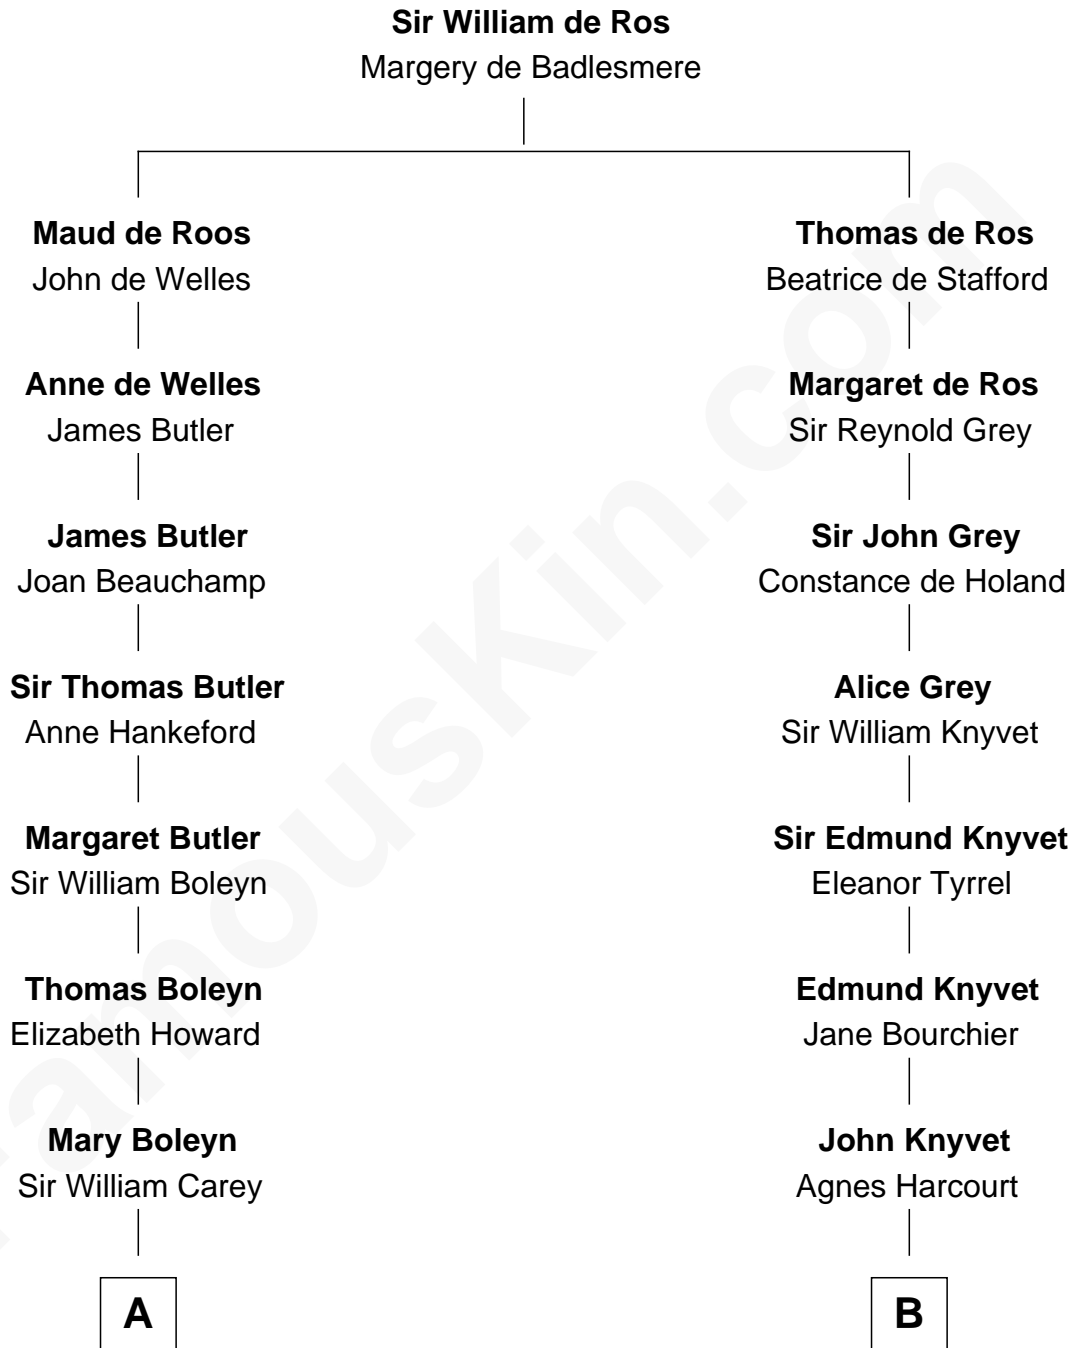

FamousKin.com

Relationship Chart of

Edith (Bolling) Wilson

First Lady of President Woodrow Wilson

17th cousin 1 time removed of

Leverett Saltonstall

55th Governor of Massachusetts

C

William Holcombe Bolling

Sarah Spiers White

Edith (Bolling) Wilson

First Lady of Woodrow Wilson

FamousKin.com