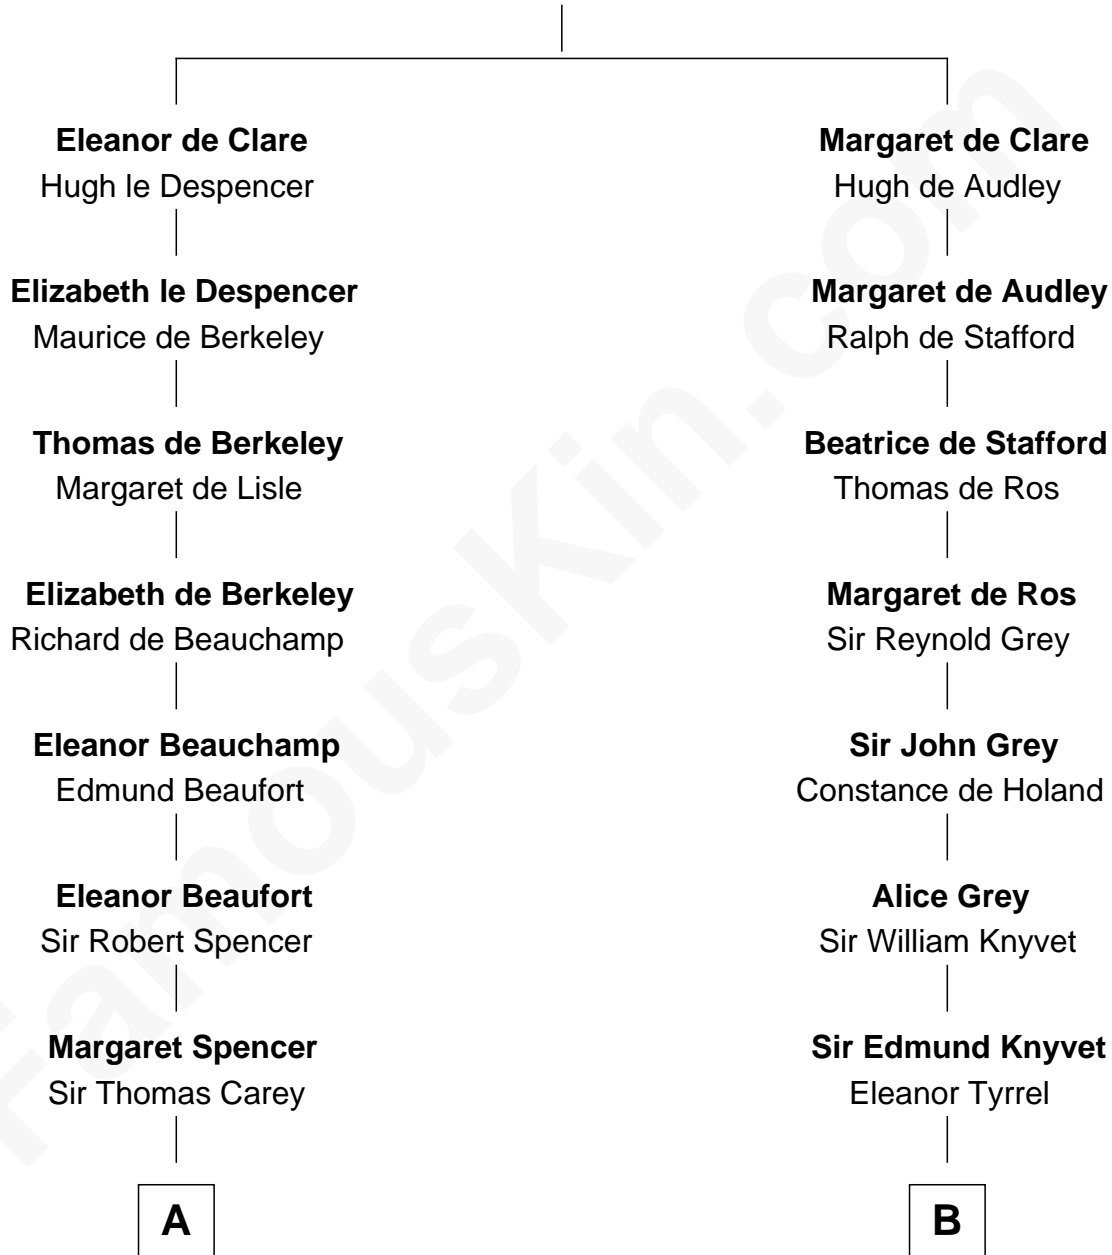

FamousKin.com

Relationship Chart of

Edith (Bolling) Wilson

First Lady of President Woodrow Wilson

19th cousin of

Leverett Saltonstall

55th Governor of Massachusetts

Sir Gilbert de Clare

Joan of Acre

C

Archibald Bolling
Anne E. Wigginton

William Holcombe Bolling
Sarah Spiers White

Edith (Bolling) Wilson
First Lady of Woodrow Wilson

D

Leverett Saltonstall
Rose Smith Lee

Richard Middlecott Saltonstall
Eleanor Brooks

Leverett Saltonstall
55th Governor of Massachusetts

FamousKin.com