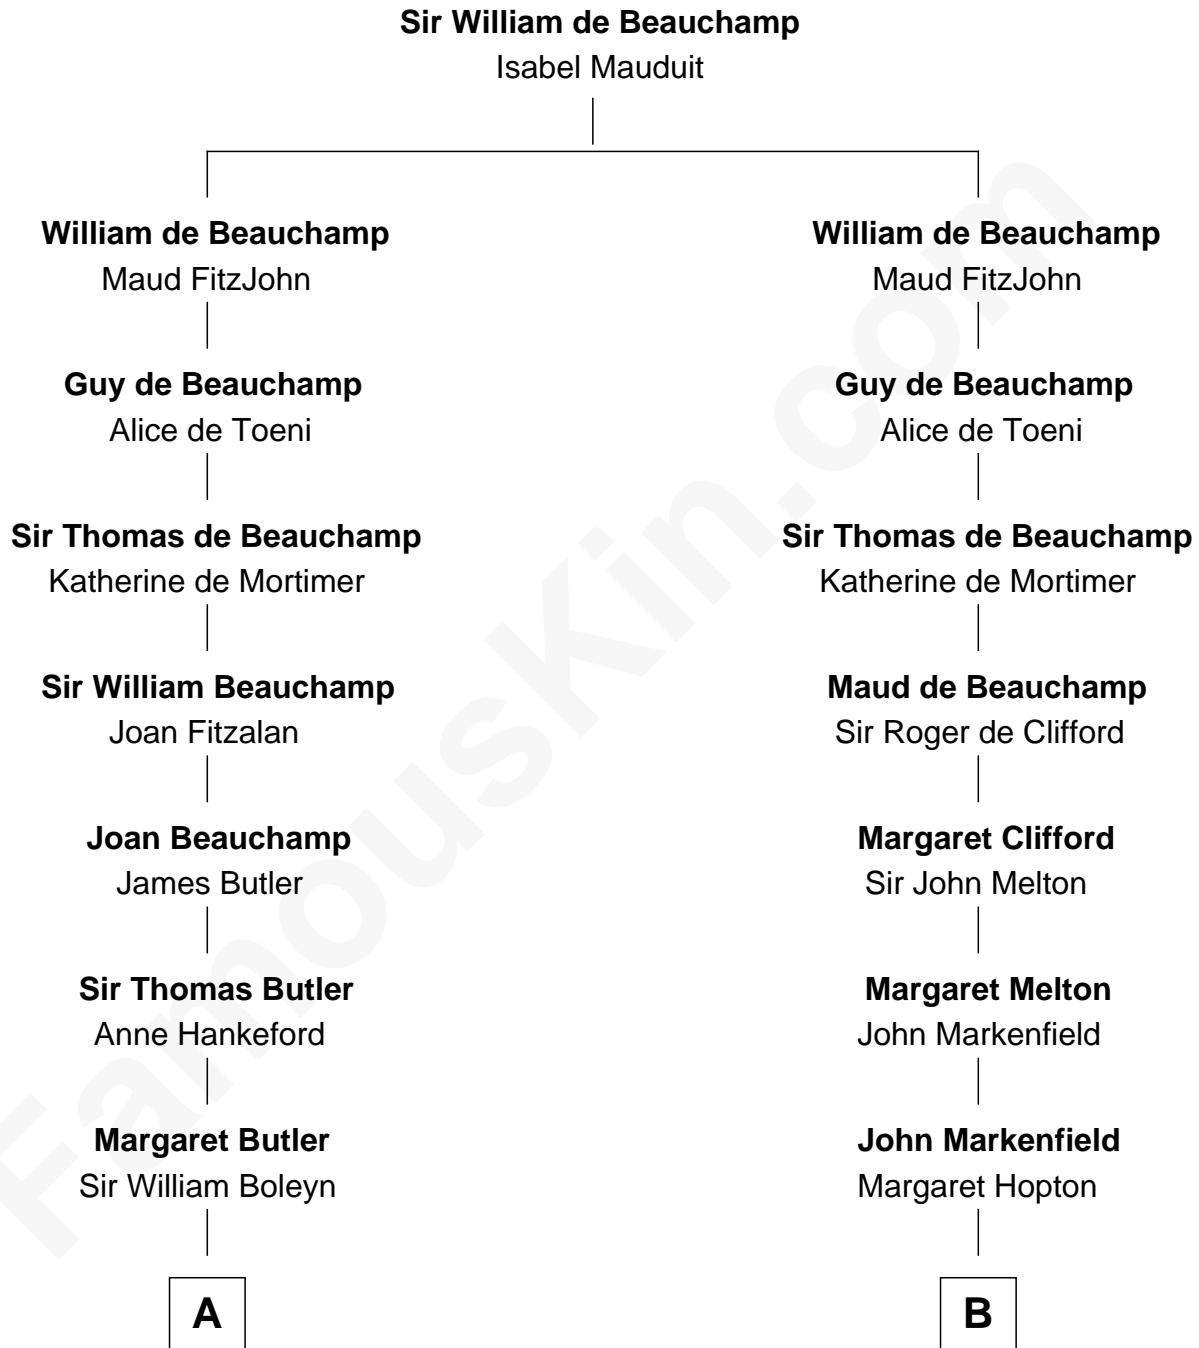

FamousKin.com

Relationship Chart of

Edith (Bolling) Wilson

First Lady of President Woodrow Wilson

20th cousin 1 time removed of

Leverett Saltonstall

55th Governor of Massachusetts