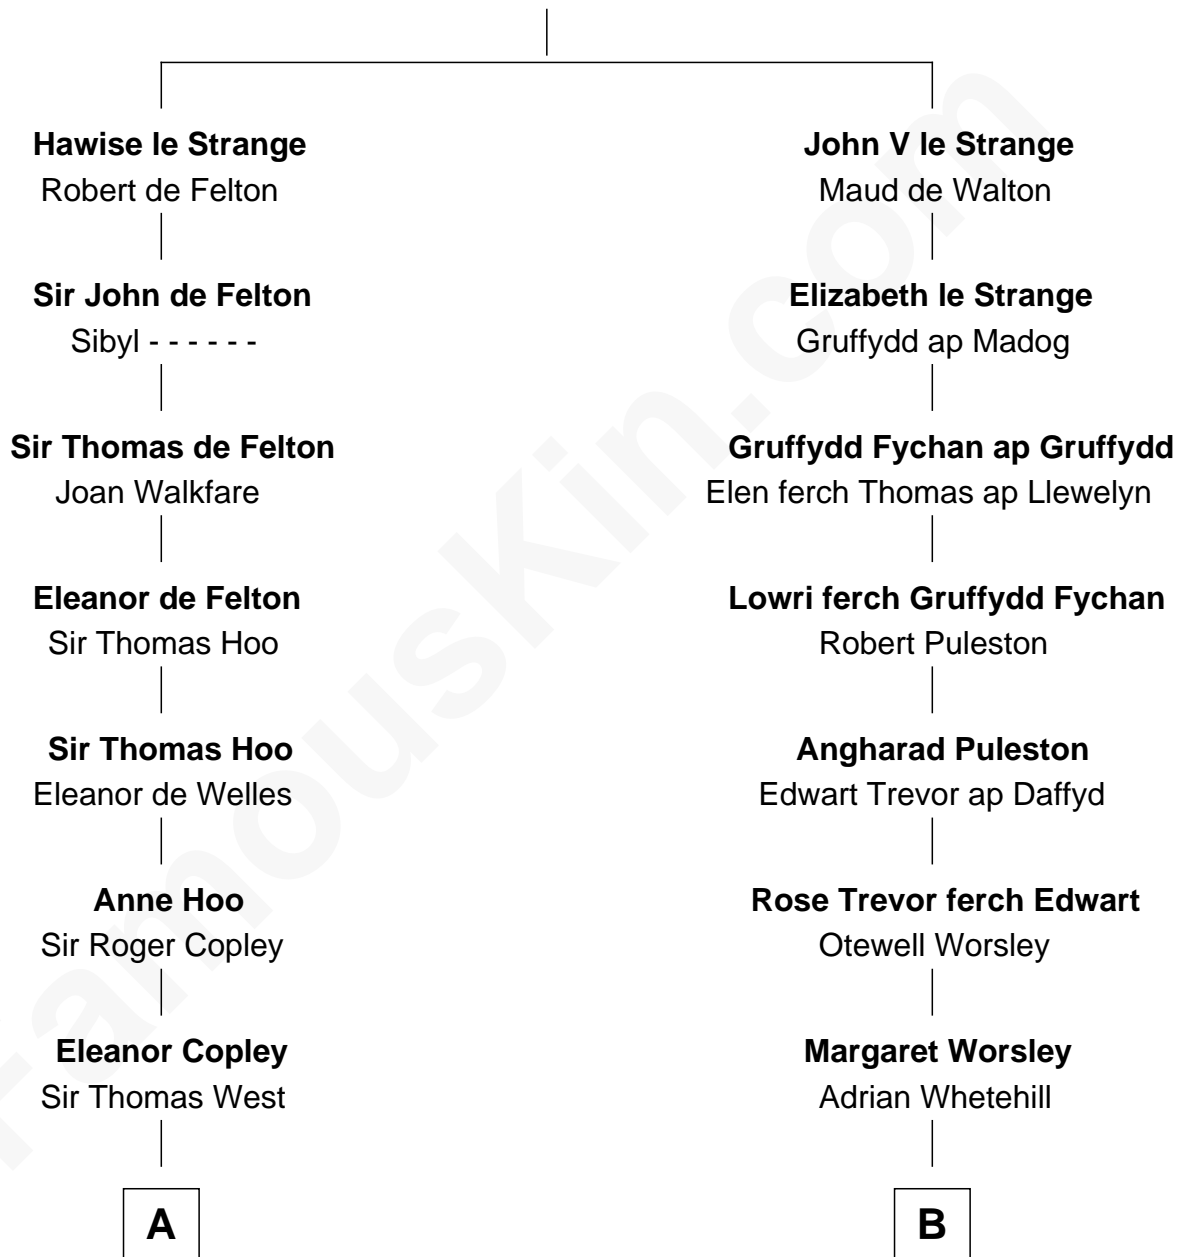

## Relationship Chart of

### Edith (Bolling) Wilson

*First Lady of President Woodrow Wilson*

19th cousin 2 times removed of

**Tim Robbins**

*TV and Movie Actor*

**John IV le Strange**

Joan de Somery

**C**

**Archibald Bolling**

Anne E. Wigginton

**William Holcombe Bolling**

Sarah Spiers White

**Edith (Bolling) Wilson**

*First Lady of Woodrow Wilson*

**D**

**Albert C. Robbins**