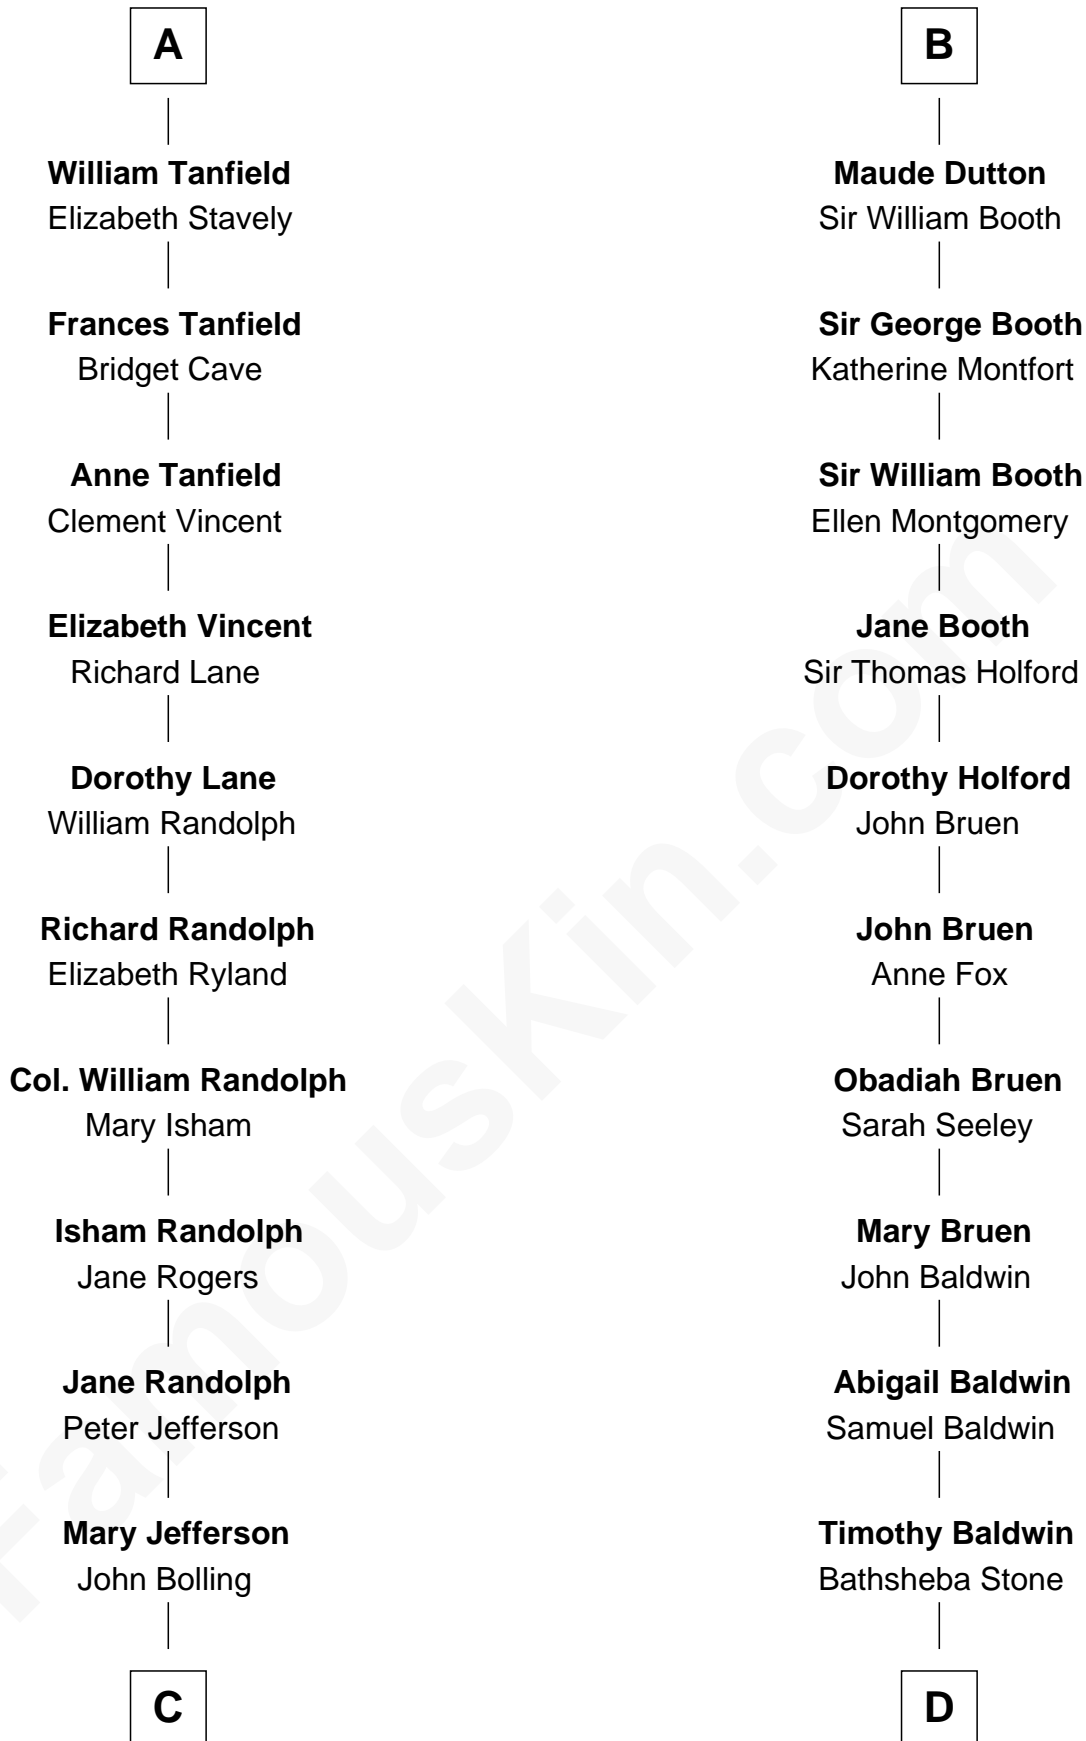

FamousKin.com

Relationship Chart of

Edith (Bolling) Wilson

First Lady of President Woodrow Wilson

18th cousin 2 times removed of

Abraham Baldwin

Signer of the U.S. Constitution

C

Archibald Bolling
Catherine Payne

Archibald Bolling
Anne E. Wigginton

William Holcombe Bolling
Sarah Spiers White

Edith (Bolling) Wilson
First Lady of Woodrow Wilson

D

Michael Baldwin
Lucy Dudley

Abraham Baldwin
Signer of the U.S. Constitution