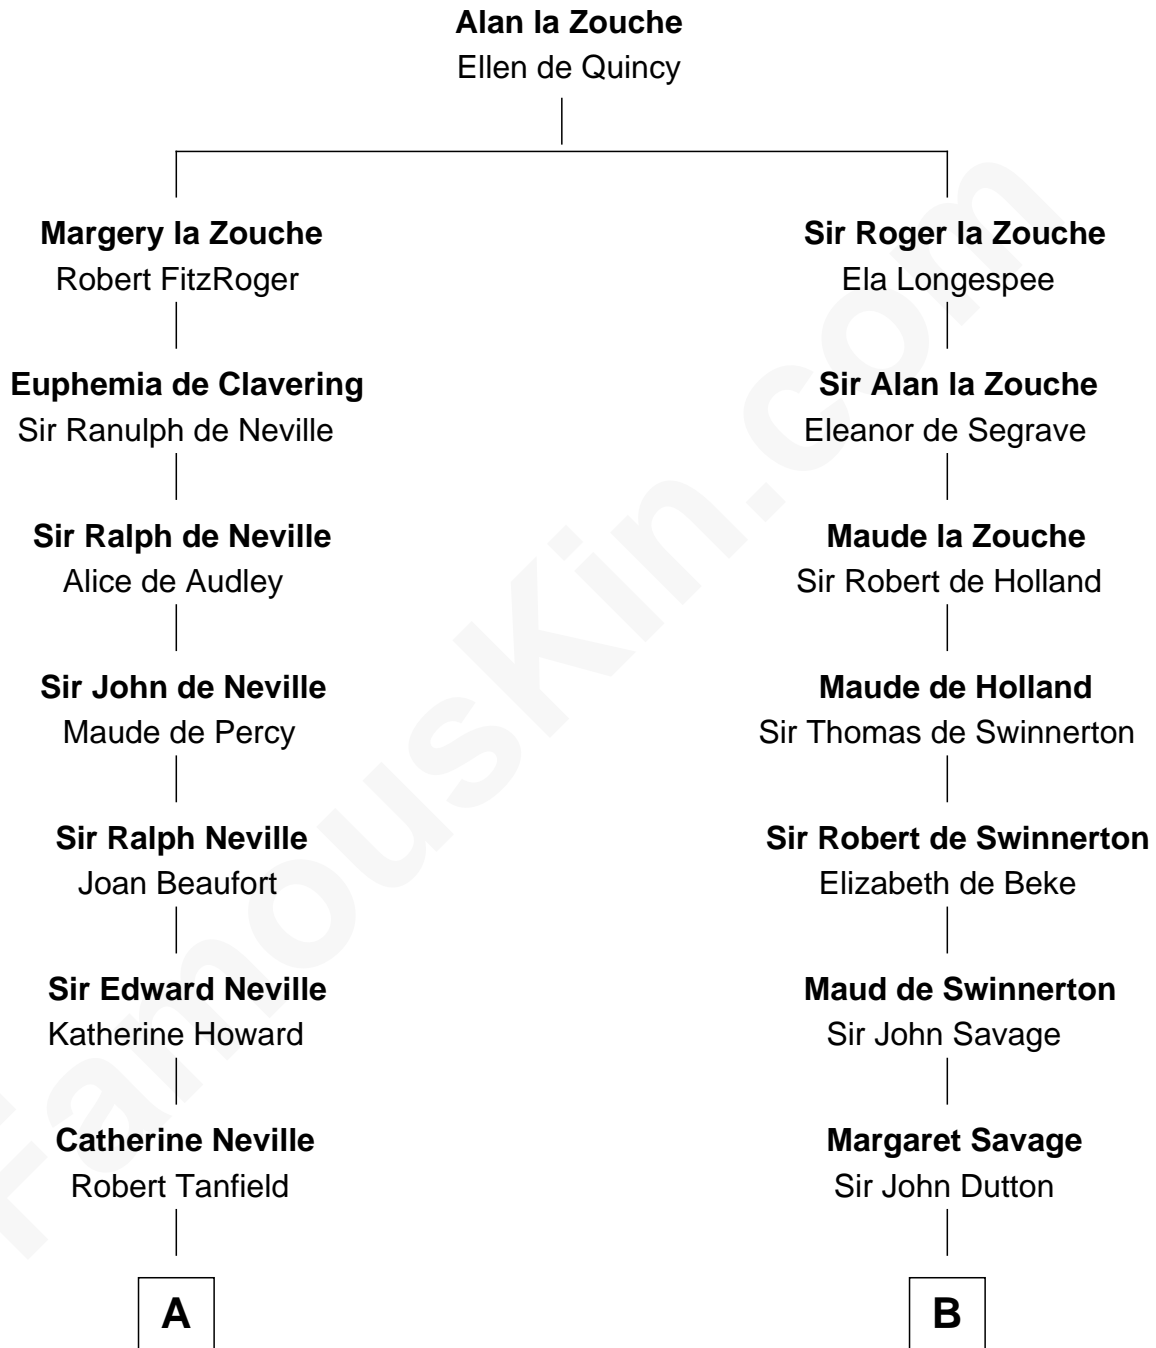

FamousKin.com

Relationship Chart of

Edith (Bolling) Wilson

First Lady of President Woodrow Wilson

18th cousin 2 times removed of

Abraham Baldwin

Signer of the U.S. Constitution

C

Archibald Bolling
Catherine Payne

Archibald Bolling
Anne E. Wigginton

William Holcombe Bolling
Sarah Spiers White

Edith (Bolling) Wilson
First Lady of Woodrow Wilson

D

Michael Baldwin
Lucy Dudley

Abraham Baldwin
Signer of the U.S. Constitution