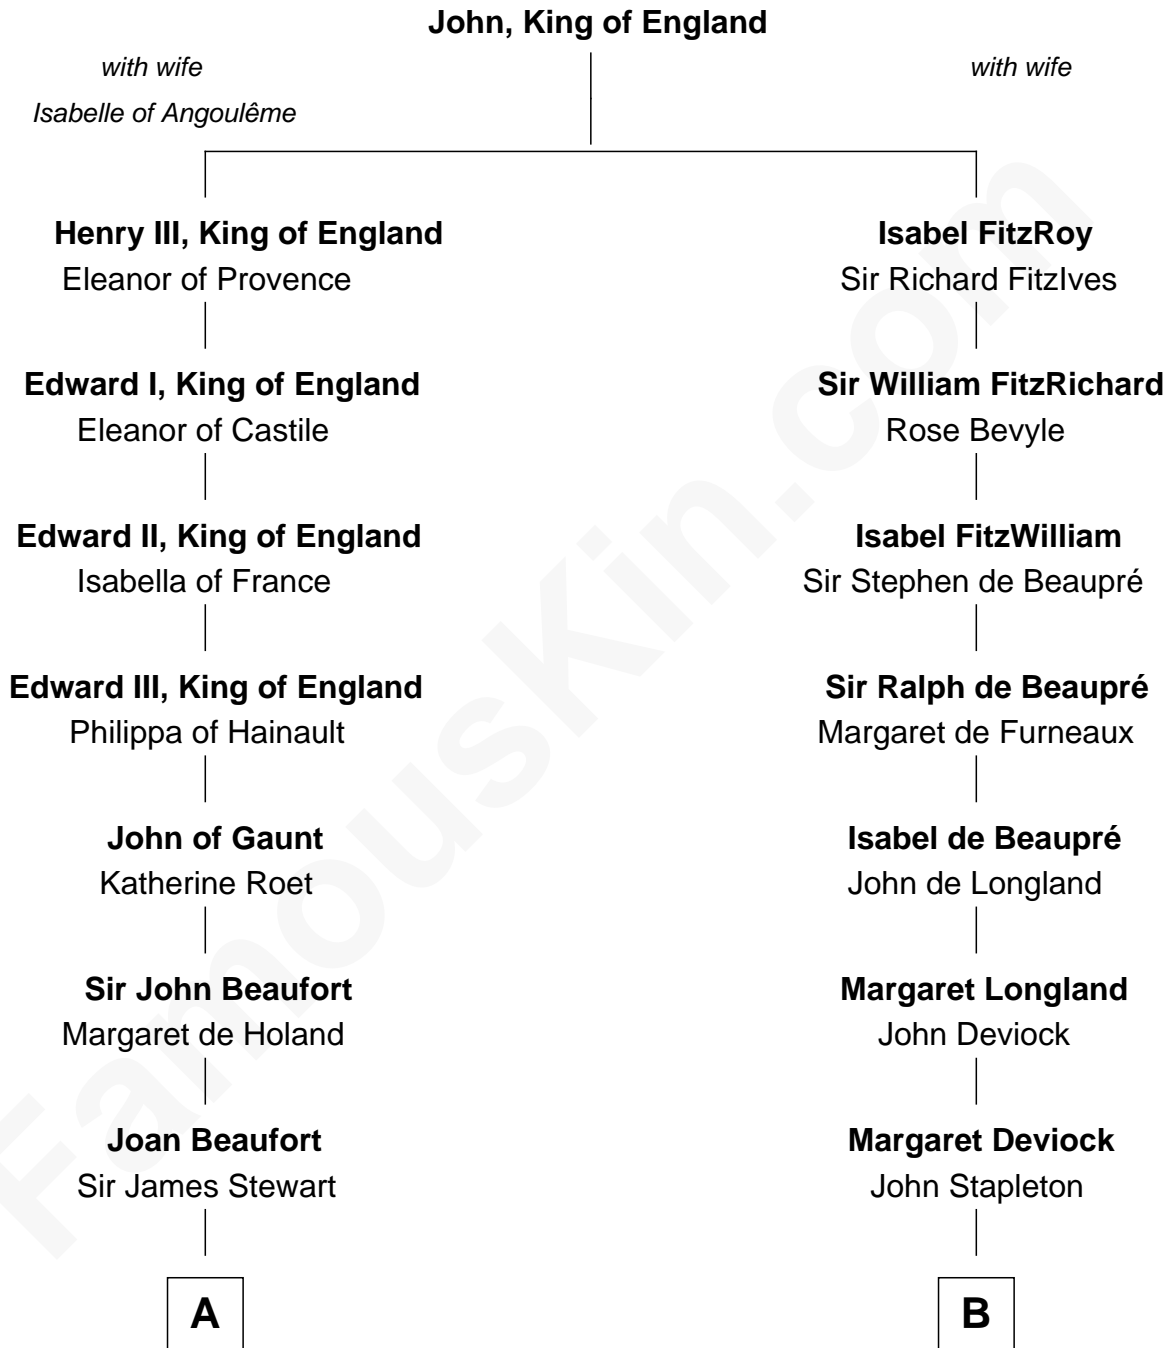

FamousKin.com

Relationship Chart of

Edith (Bolling) Wilson

First Lady of President Woodrow Wilson

19th cousin 1 time removed of

Abraham Baldwin

Signer of the U.S. Constitution

C

Catherine Payne
Archibald Bolling

Archibald Bolling
Anne E. Wigginton

William Holcombe Bolling
Sarah Spiers White

Edith (Bolling) Wilson
First Lady of Woodrow Wilson

D

Timothy Baldwin
Bathsheba Stone

Michael Baldwin
Lucy Dudley