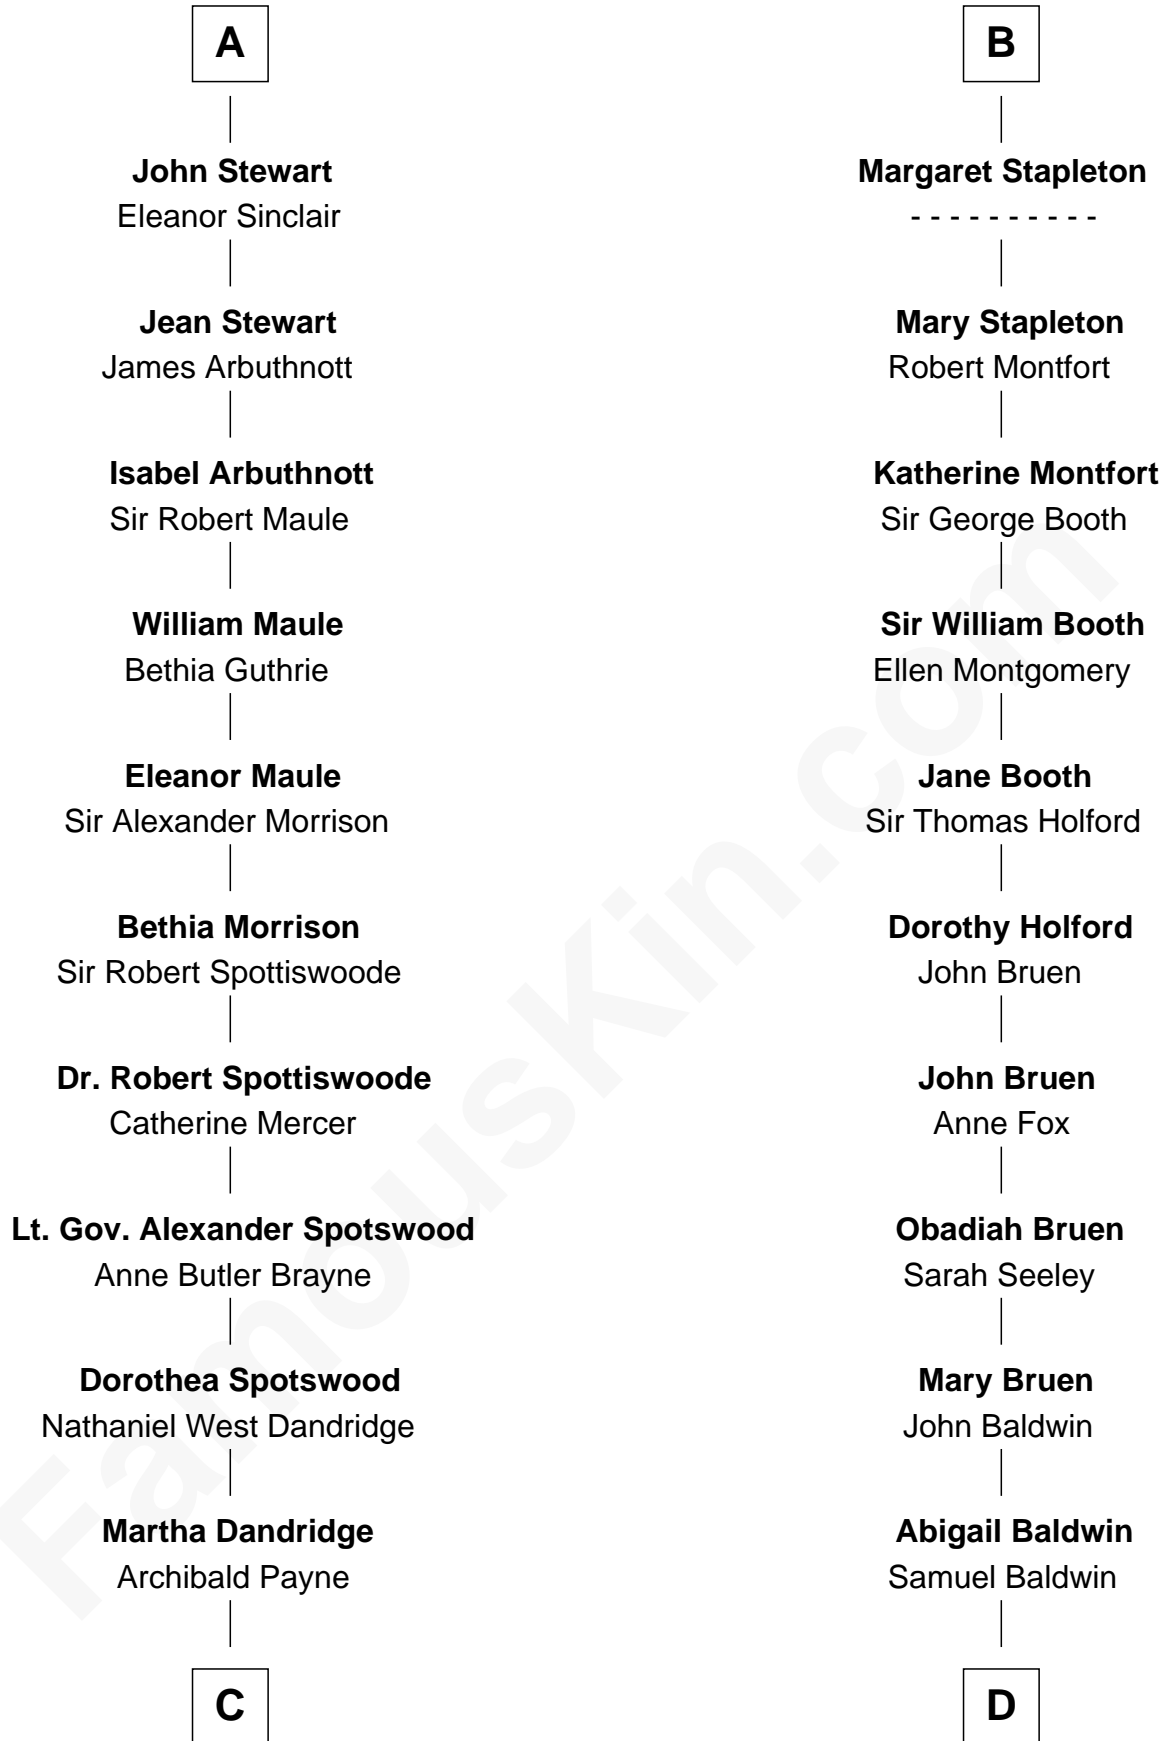

FamousKin.com

Relationship Chart of

Edith (Bolling) Wilson

First Lady of President Woodrow Wilson

19th cousin 1 time removed of

Abraham Baldwin

Signer of the U.S. Constitution

C

Catherine Payne
Archibald Bolling

Archibald Bolling
Anne E. Wigginton

William Holcombe Bolling
Sarah Spiers White

Edith (Bolling) Wilson
First Lady of Woodrow Wilson

D

Timothy Baldwin
Bathsheba Stone

Michael Baldwin
Lucy Dudley

Abraham Baldwin
Signer of the U.S. Constitution

FamousKin.com