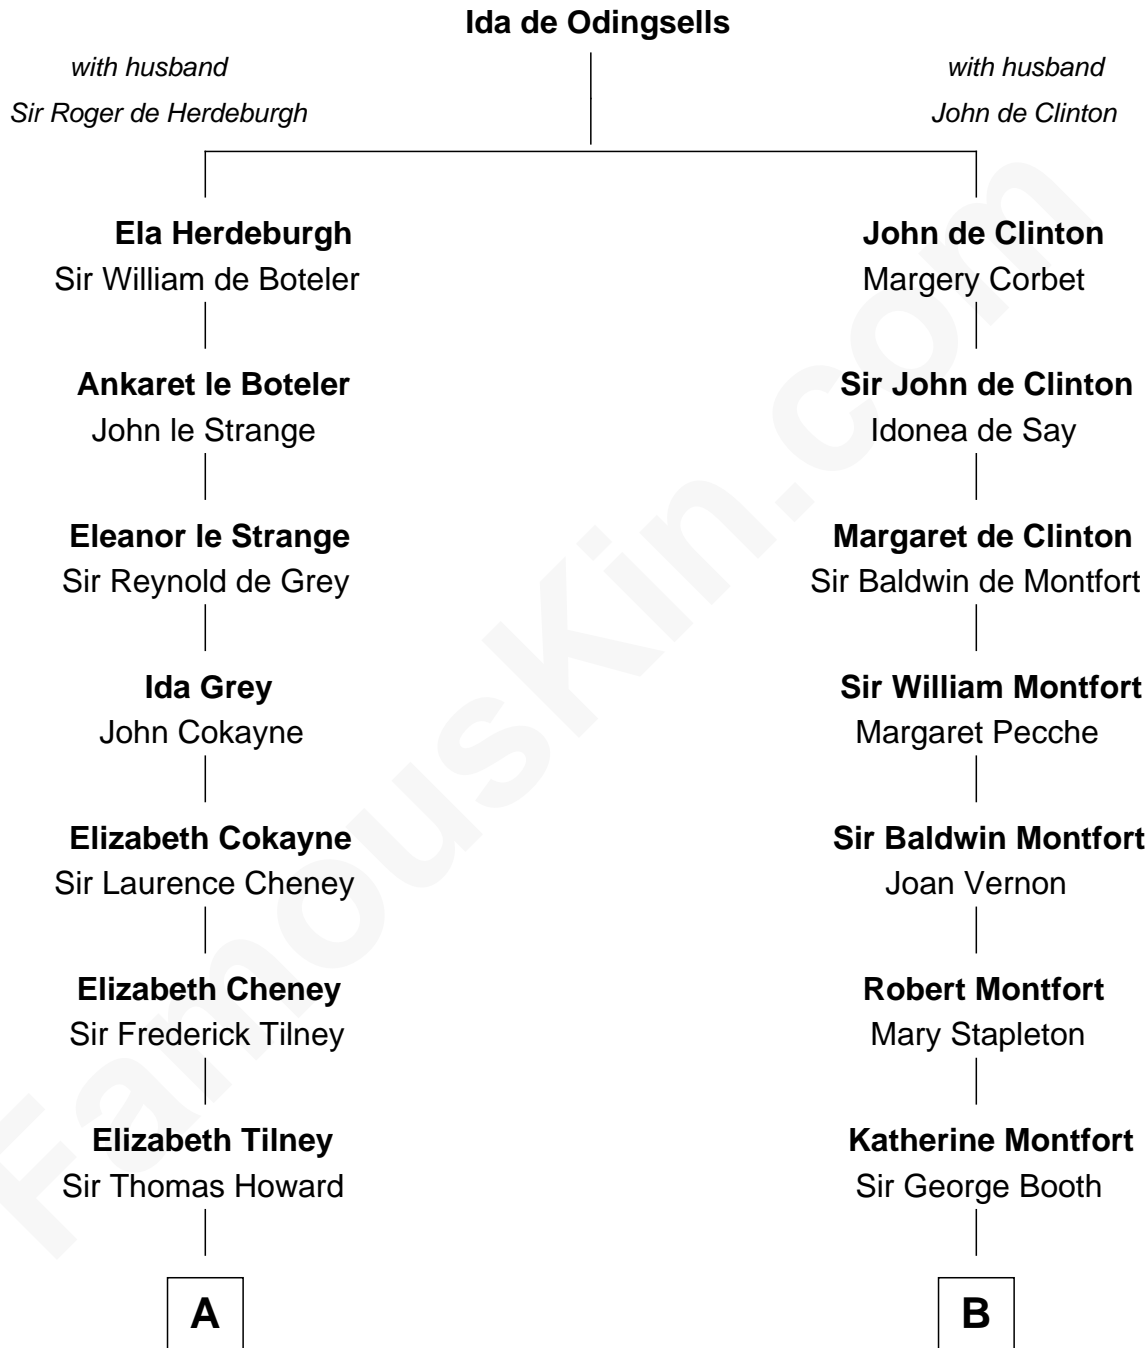

FamousKin.com

Relationship Chart of

Edith (Bolling) Wilson

First Lady of President Woodrow Wilson

16th cousin 4 times removed of

Abraham Baldwin

Signer of the U.S. Constitution

C

—
Catherine Payne

Archibald Bolling

—
Archibald Bolling

Anne E. Wigginton

—
William Holcombe Bolling

Sarah Spiers White

—
Edith (Bolling) Wilson

First Lady of Woodrow Wilson