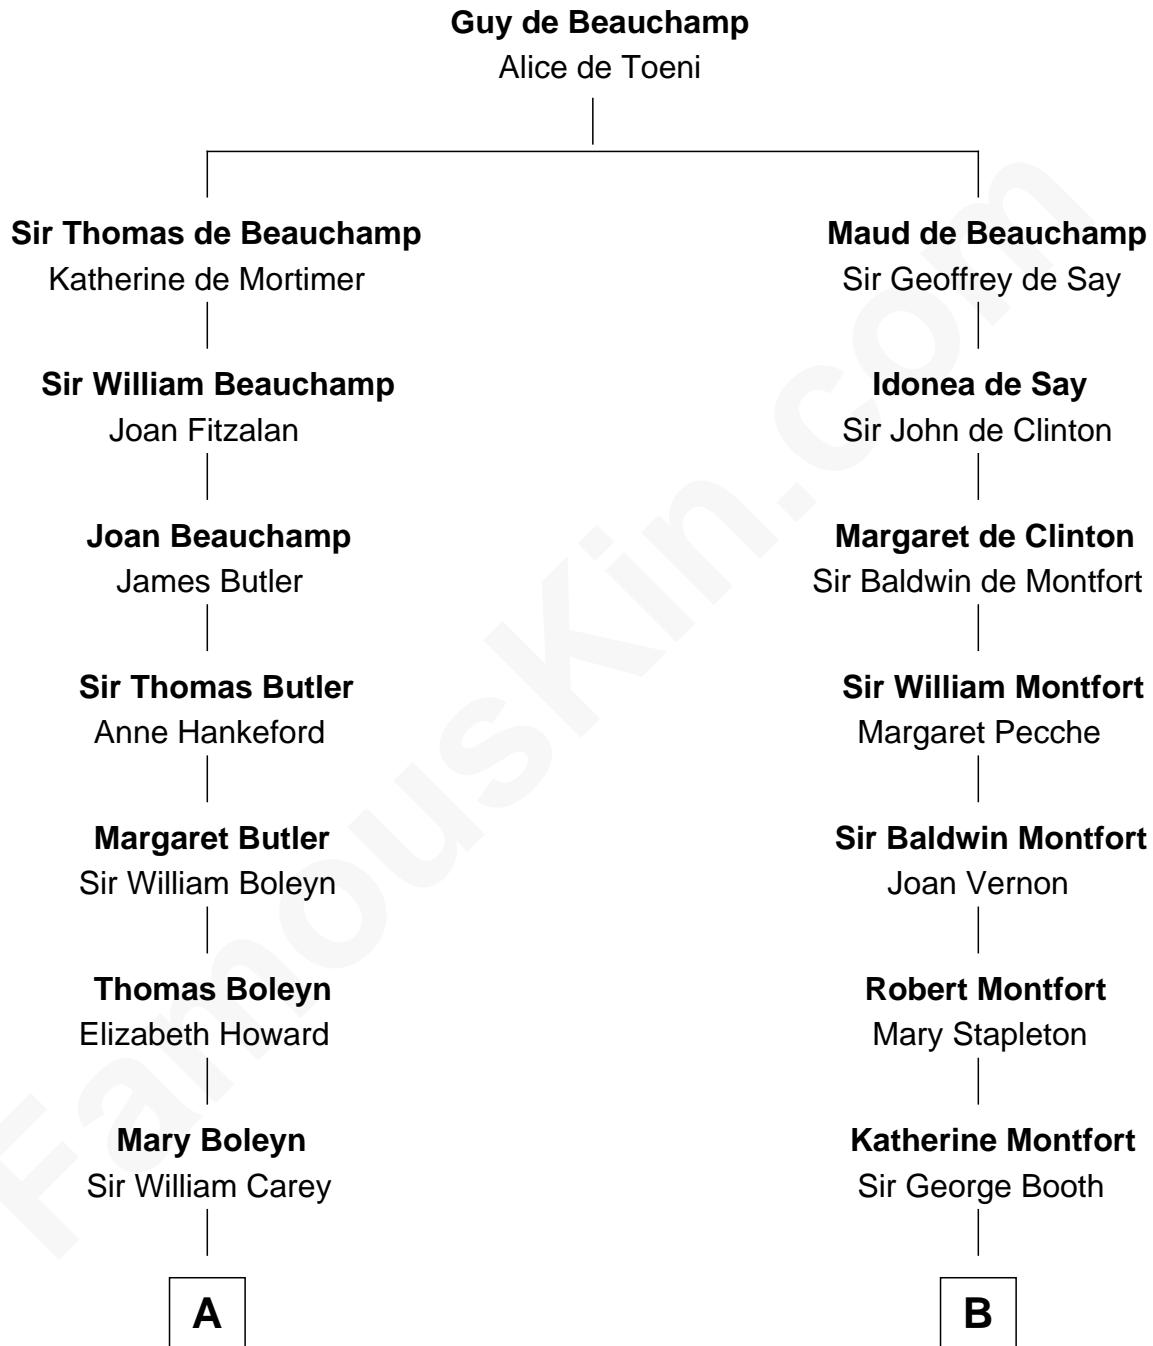

FamousKin.com

Relationship Chart of

Edith (Bolling) Wilson

First Lady of President Woodrow Wilson

16th cousin 2 times removed of

Abraham Baldwin

Signer of the U.S. Constitution

C

William Holcombe Bolling

Sarah Spiers White

Edith (Bolling) Wilson

First Lady of Woodrow Wilson

FamousKin.com