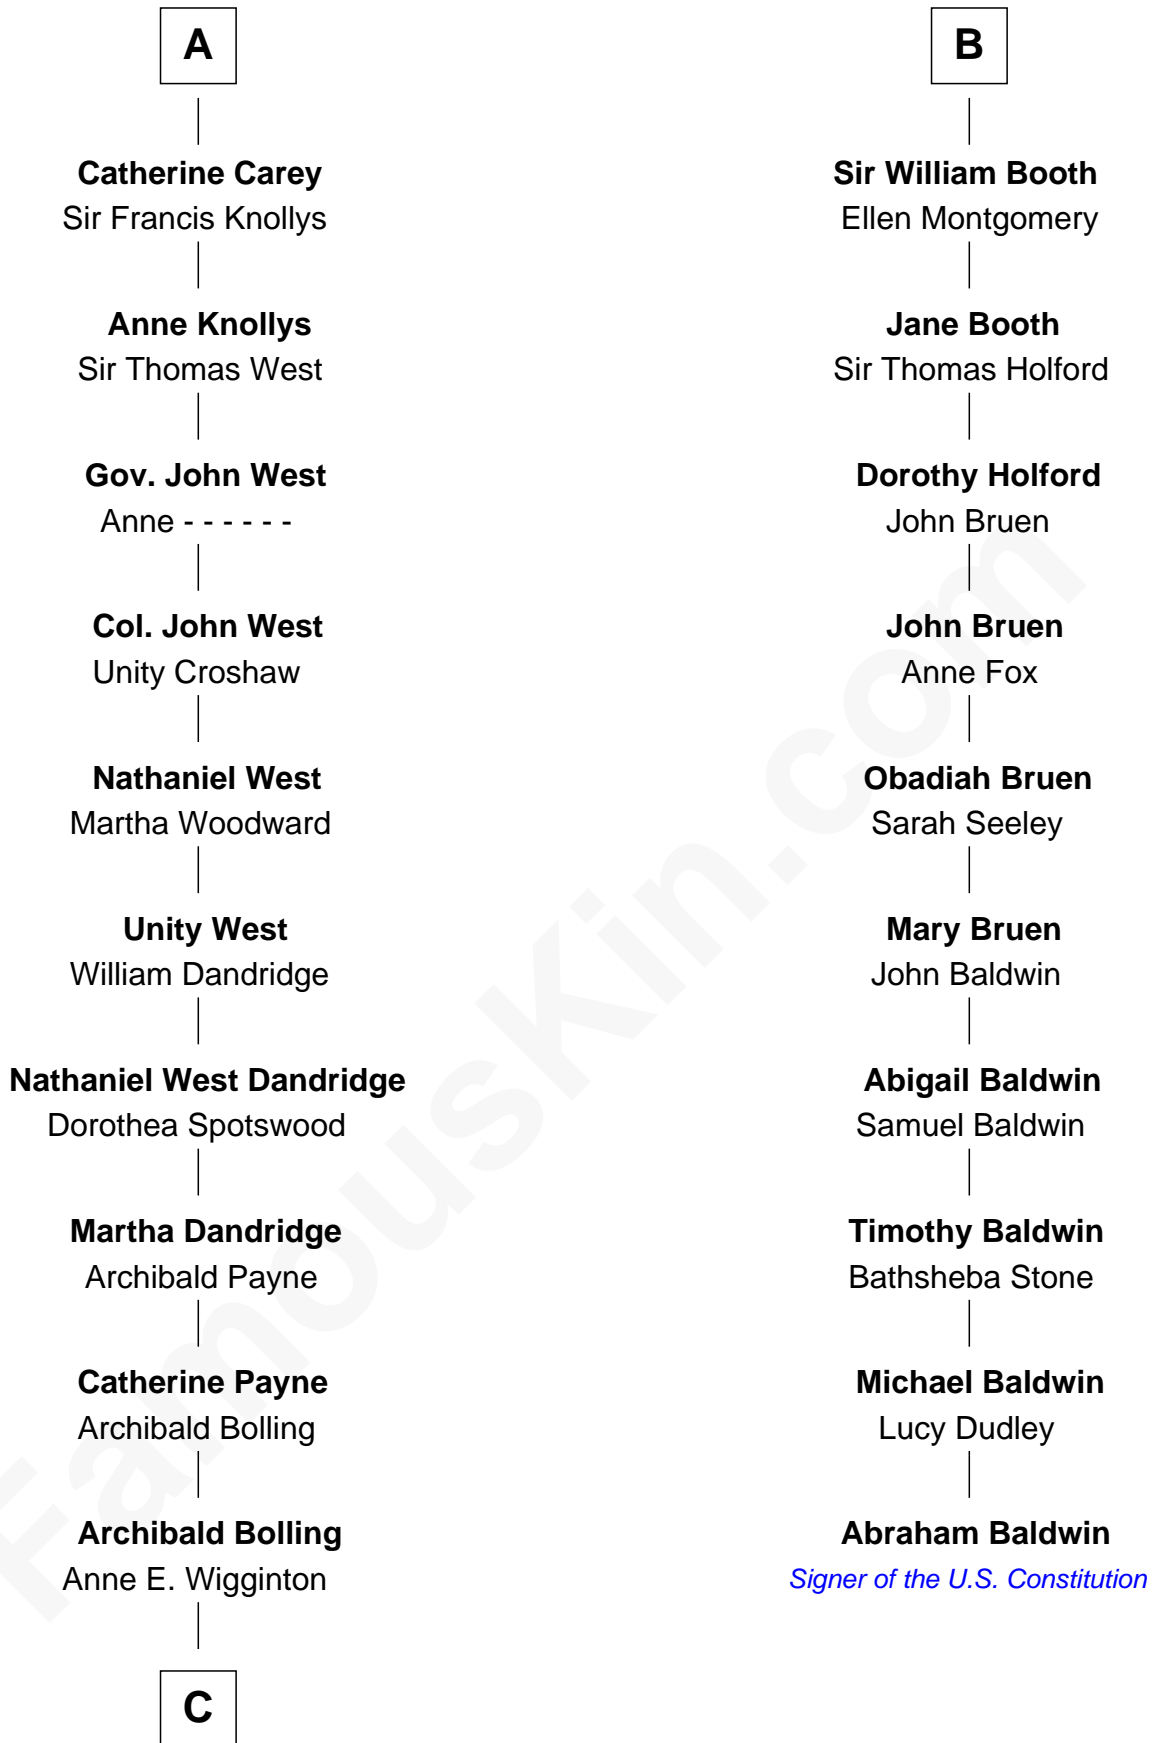

FamousKin.com

Relationship Chart of

Edith (Bolling) Wilson

First Lady of President Woodrow Wilson

16th cousin 2 times removed of

Abraham Baldwin

Signer of the U.S. Constitution

C

William Holcombe Bolling

Sarah Spiers White

Edith (Bolling) Wilson

First Lady of Woodrow Wilson

FamousKin.com