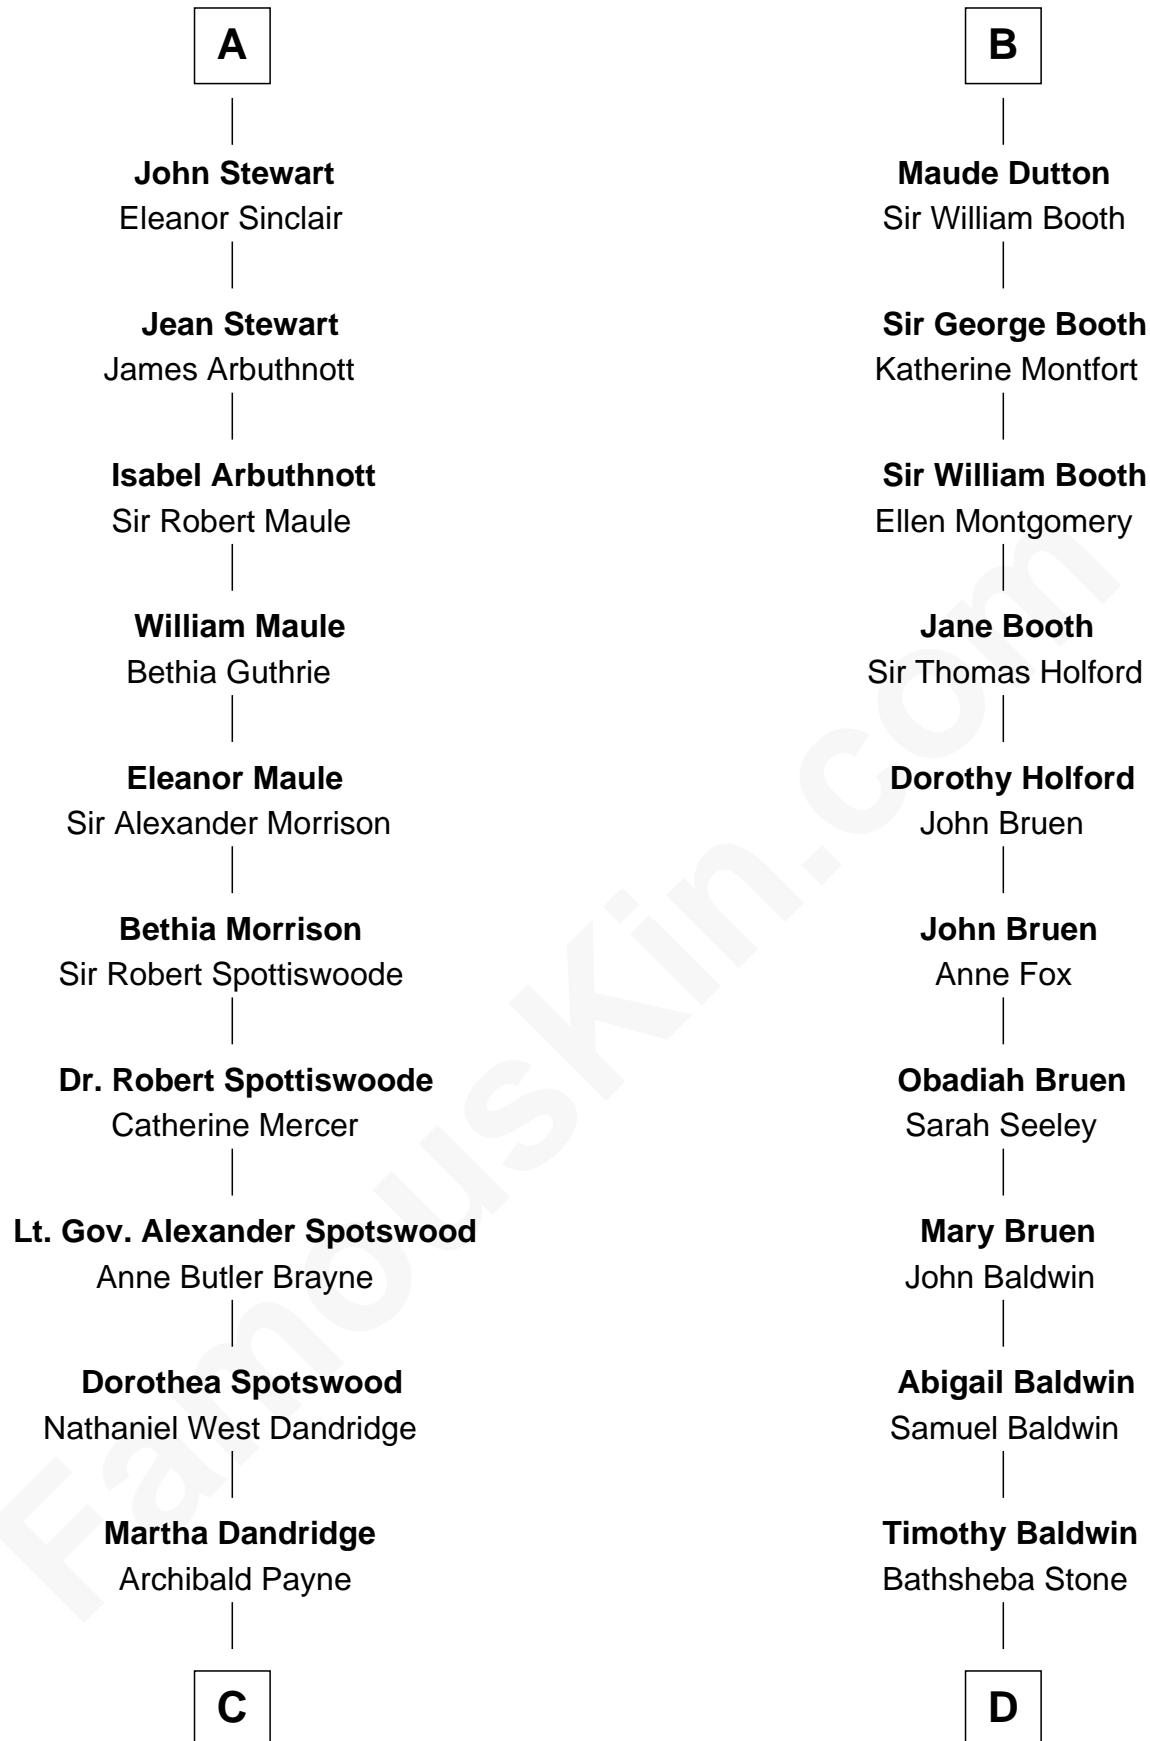

FamousKin.com

Relationship Chart of

Edith (Bolling) Wilson

First Lady of President Woodrow Wilson

18th cousin 2 times removed of

Abraham Baldwin

Signer of the U.S. Constitution

Stephen Longespee
Emmeline de Ridelisford

C

Catherine Payne
Archibald Bolling

Archibald Bolling
Anne E. Wigginton

William Holcombe Bolling
Sarah Spiers White

Edith (Bolling) Wilson
First Lady of Woodrow Wilson

D

Michael Baldwin
Lucy Dudley

Abraham Baldwin
Signer of the U.S. Constitution