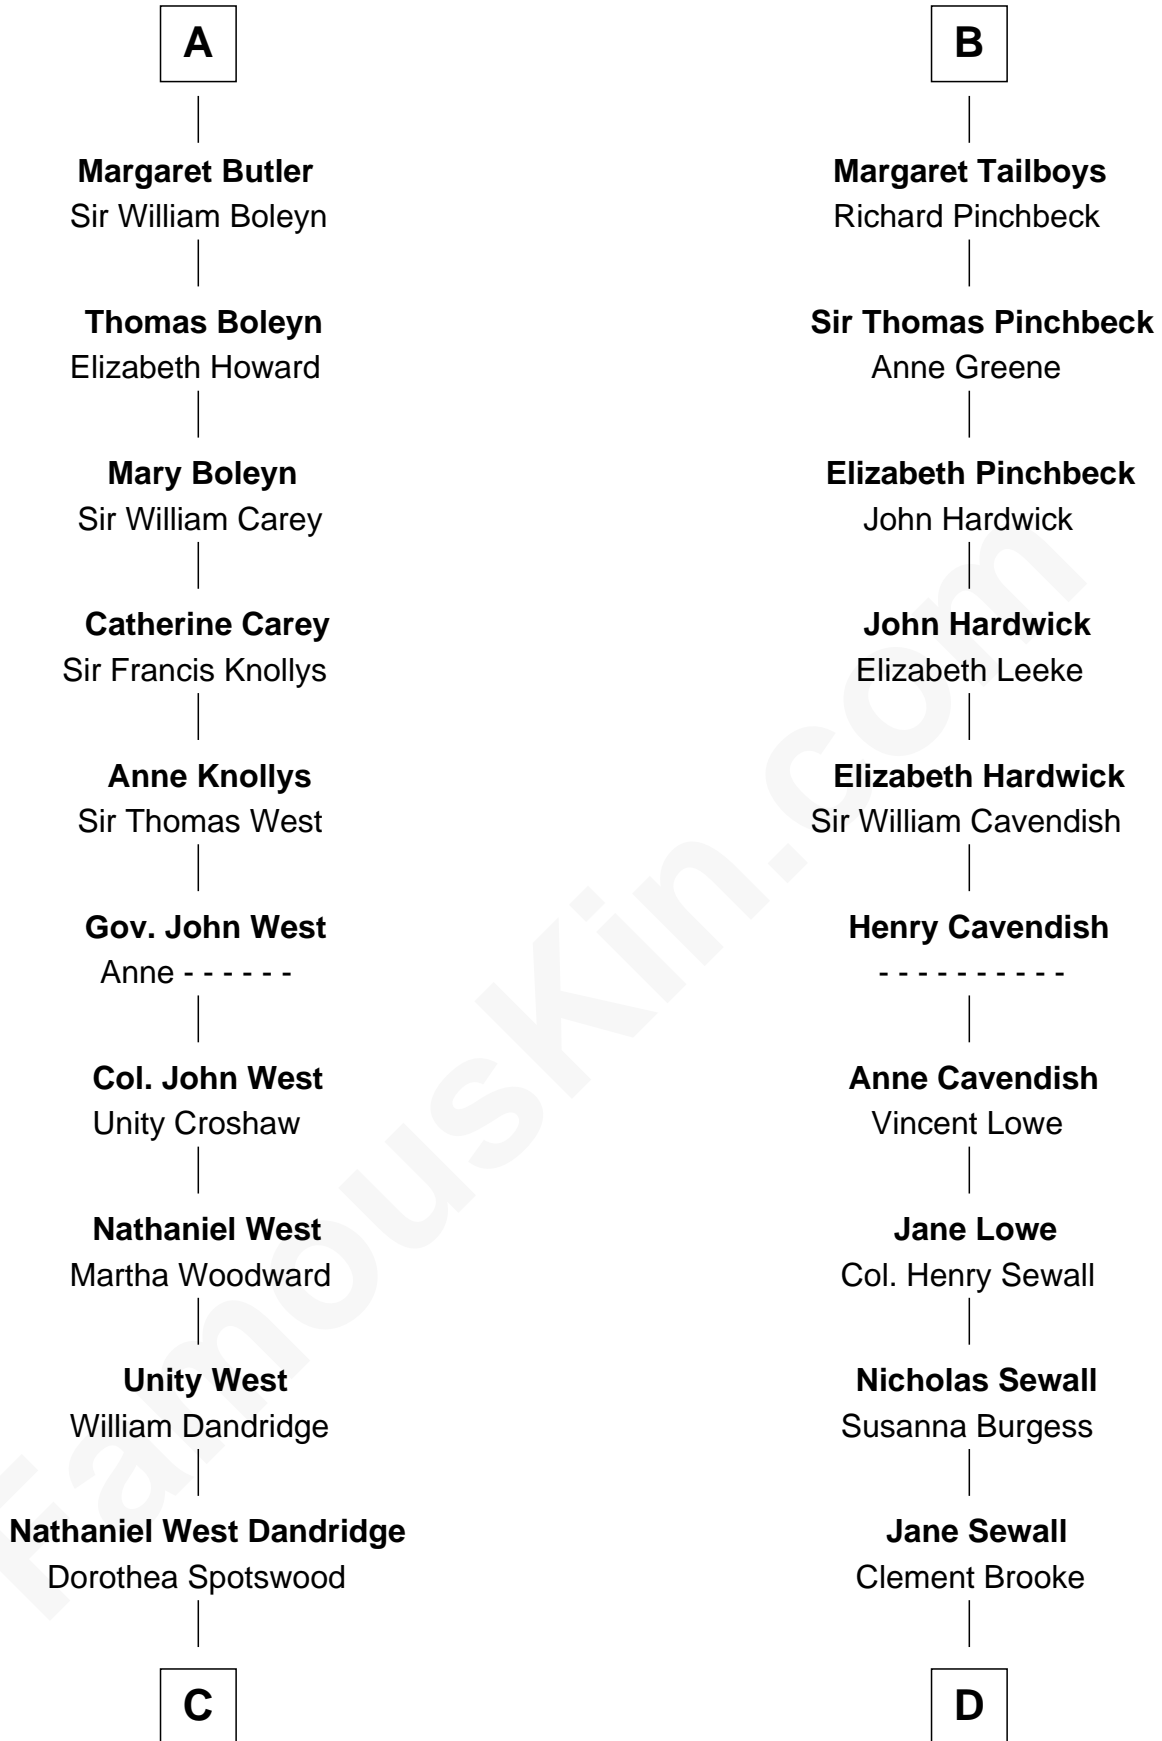

## Relationship Chart of

### Edith (Bolling) Wilson

*First Lady of President Woodrow Wilson*

18th cousin 3 times removed of

### Charles Carroll

*Signer of the Declaration of Independence*

**C**

**Martha Dandridge**

Archibald Payne

**Catherine Payne**

Archibald Bolling

**Archibald Bolling**