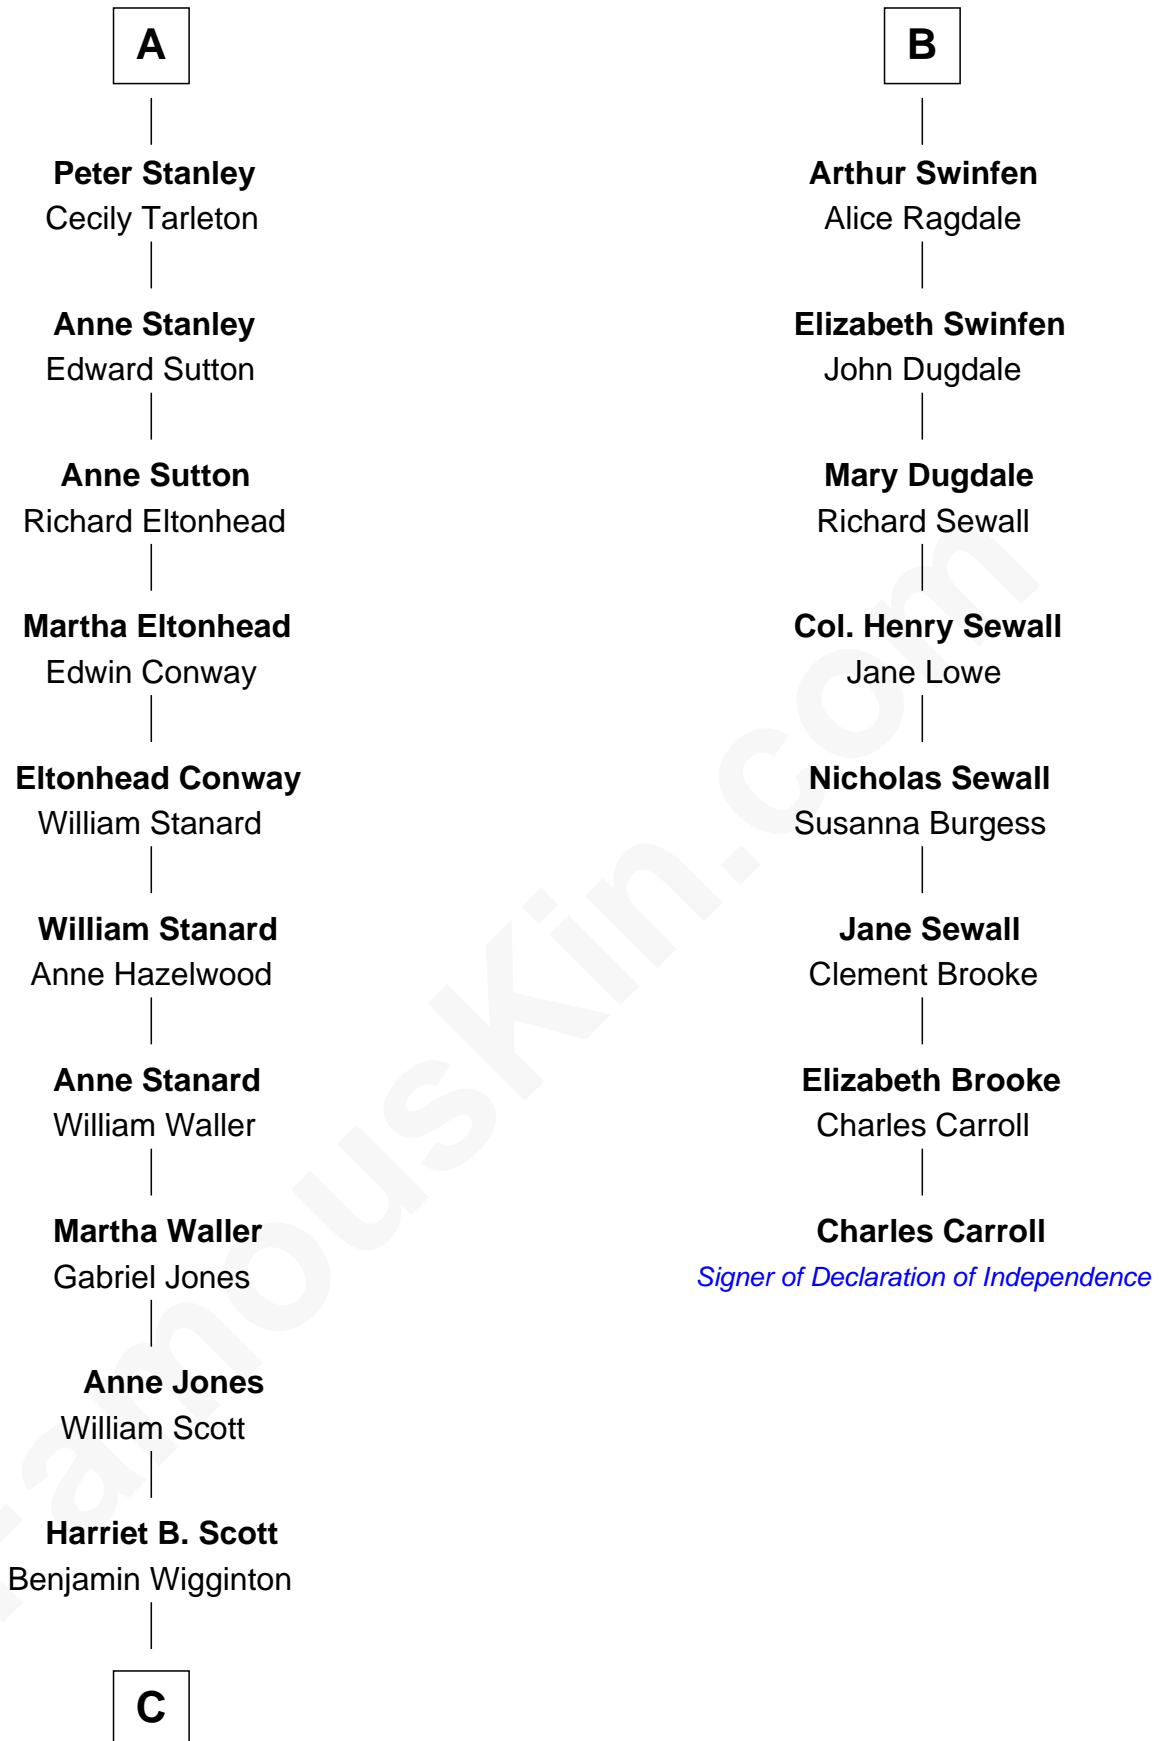

FamousKin.com

Relationship Chart of

Edith (Bolling) Wilson

First Lady of President Woodrow Wilson

14th cousin 5 times removed of

Charles Carroll

Signer of the Declaration of Independence

C

—
Anne E. Wigginton

Archibald Bolling

—
William Holcombe Bolling

Sarah Spiers White

—
Edith (Bolling) Wilson

First Lady of Woodrow Wilson

FamousKin.com