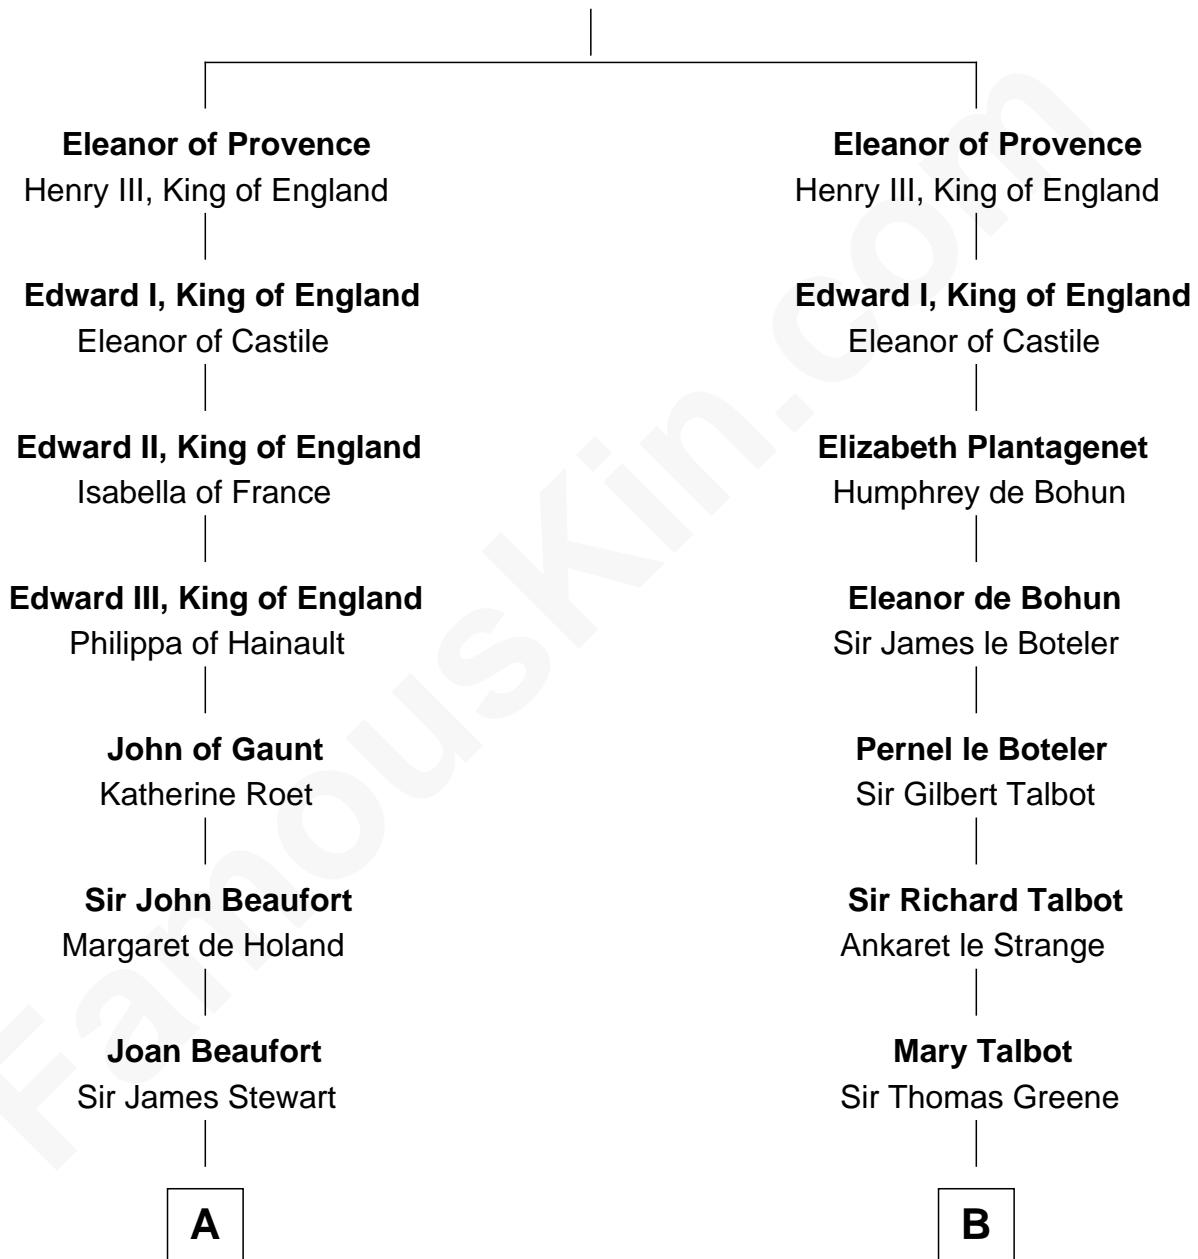

FamousKin.com

Relationship Chart of

Edith (Bolling) Wilson

First Lady of President Woodrow Wilson

18th cousin 2 times removed of

Charles Carroll

Signer of the Declaration of Independence

Ramon Berenguer IV of Provence

Beatrice of Savoy

C

Catherine Payne
Archibald Bolling

Archibald Bolling
Anne E. Wigginton

William Holcombe Bolling
Sarah Spiers White

Edith (Bolling) Wilson
First Lady of Woodrow Wilson

D

Elizabeth Brooke
Charles Carroll