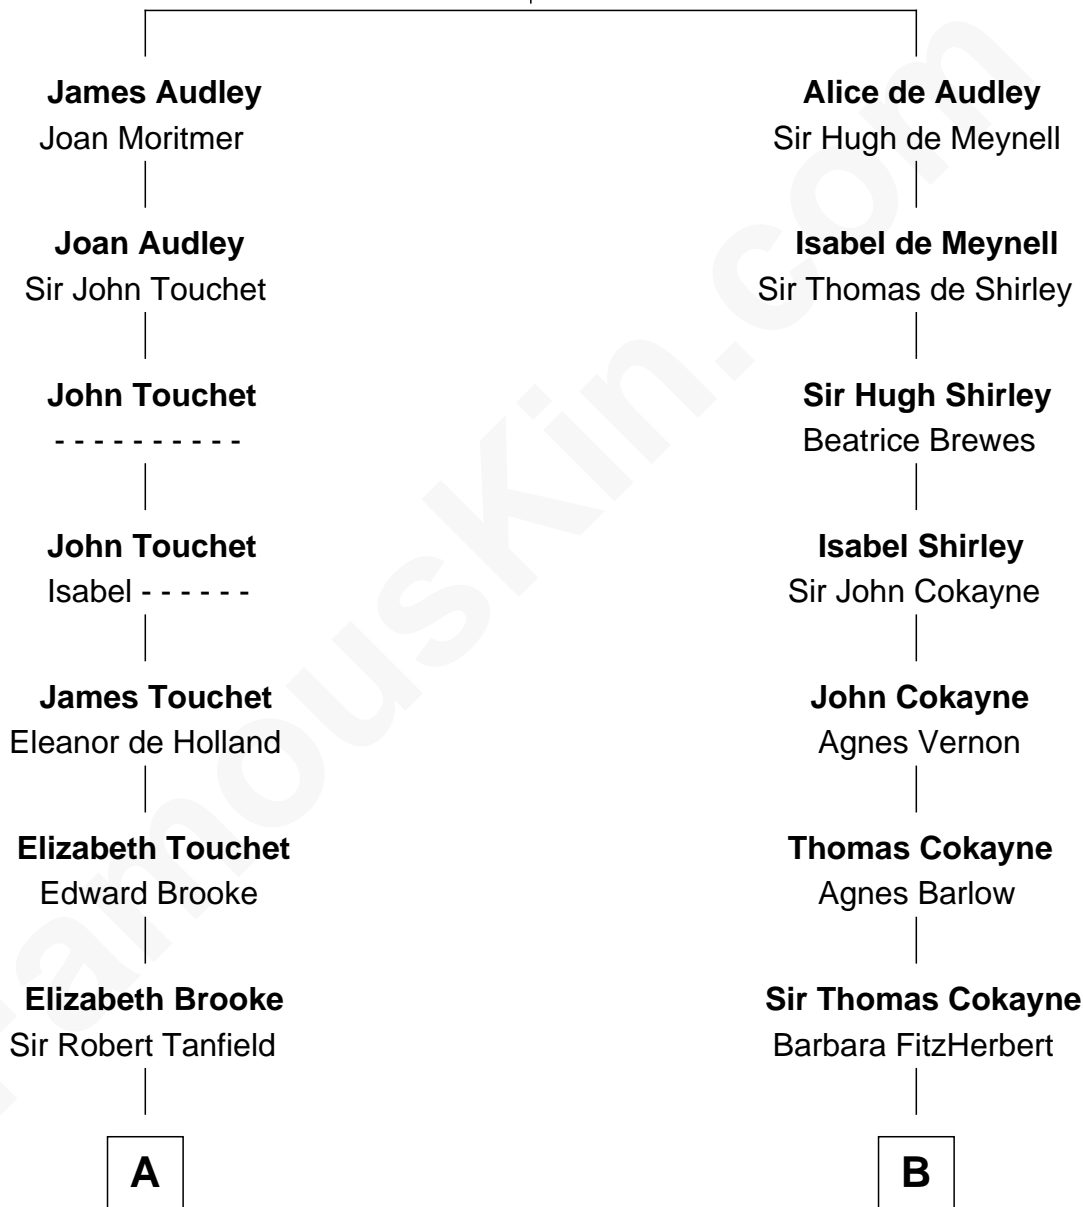

FamousKin.com

Relationship Chart of

Edith (Bolling) Wilson

First Lady of President Woodrow Wilson

15th cousin 6 times removed of

Charles Carroll

Signer of the Declaration of Independence

Sir Nicholas Audley

Joan Martin

C

—
Mary Jefferson

John Bolling

—
Archibald Bolling

Catherine Payne

—
Archibald Bolling

Anne E. Wigginton

—
William Holcombe Bolling

Sarah Spiers White

—
Edith (Bolling) Wilson

First Lady of Woodrow Wilson

FamousKin.com