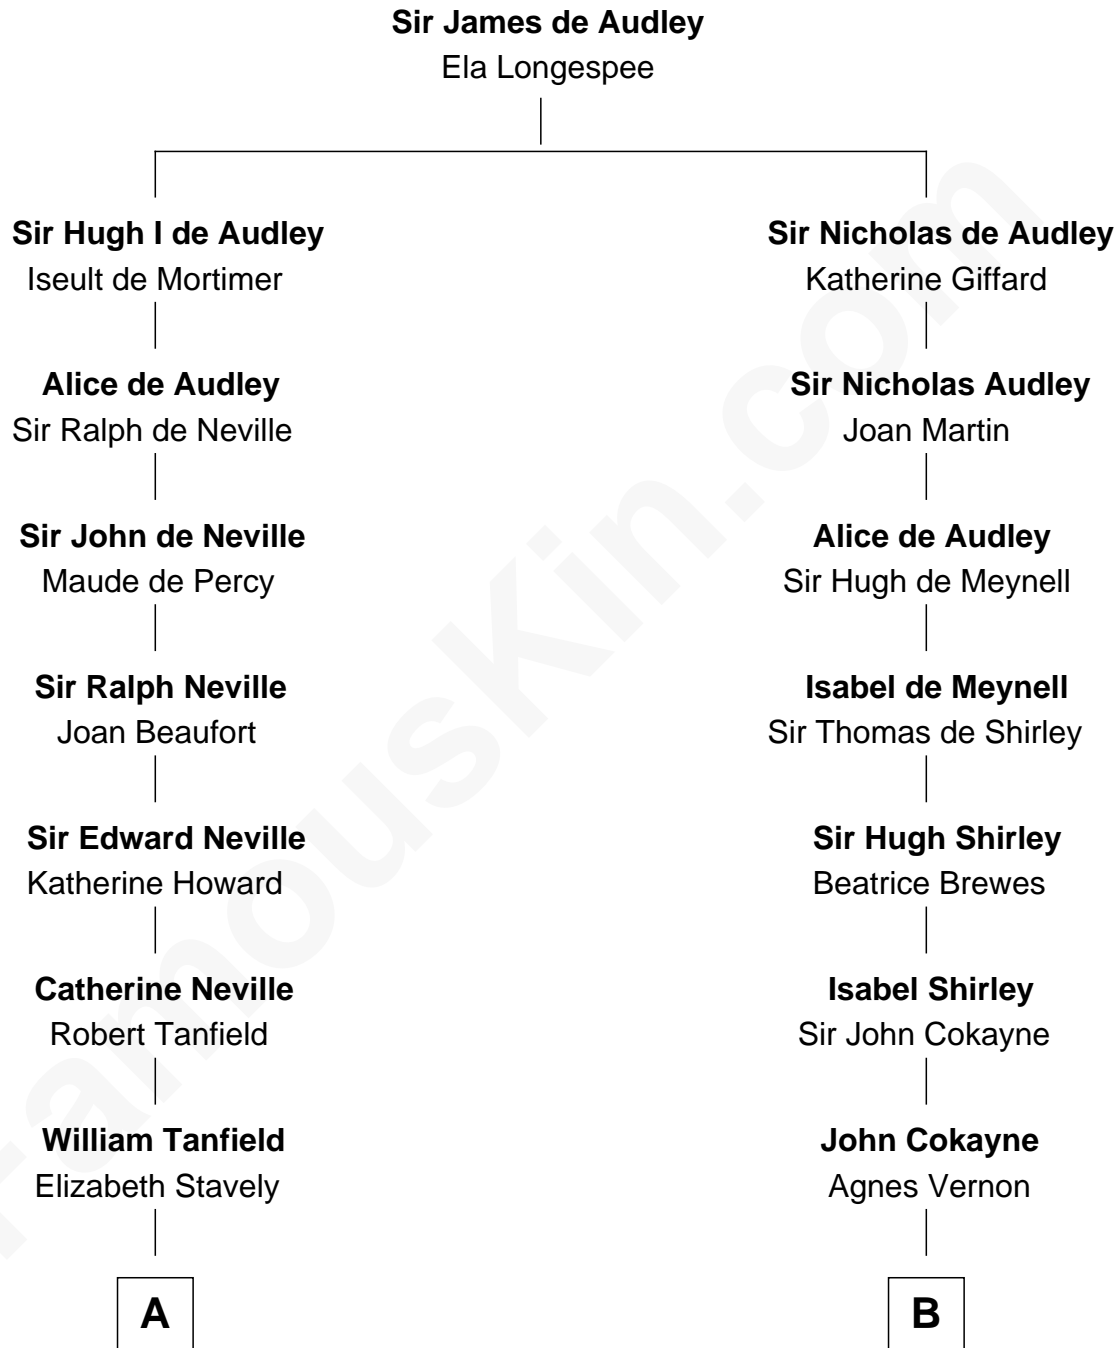

FamousKin.com

Relationship Chart of

Edith (Bolling) Wilson

First Lady of President Woodrow Wilson

17th cousin 2 times removed of

Charles Carroll

Signer of the Declaration of Independence

C

—
Archibald Bolling

Anne E. Wigginton

—
William Holcombe Bolling

Sarah Spiers White

—
Edith (Bolling) Wilson

First Lady of Woodrow Wilson

FamousKin.com