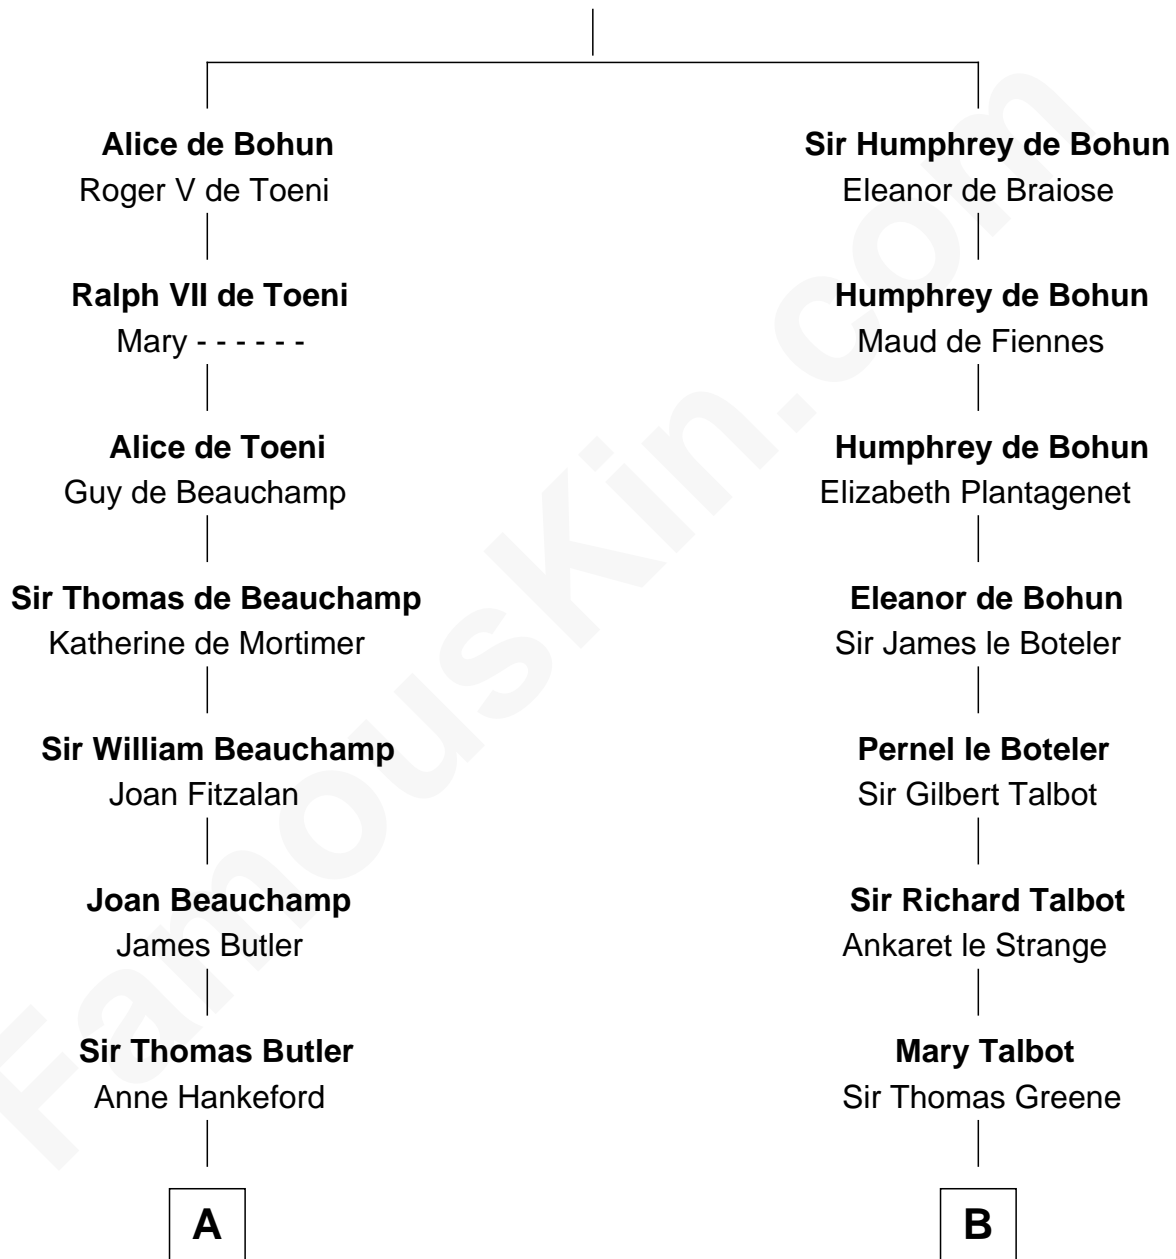

FamousKin.com

Relationship Chart of

Edith (Bolling) Wilson

First Lady of President Woodrow Wilson

18th cousin 3 times removed of

Daniel Carroll

Signer of the U.S. Constitution

Sir Humphrey de Bohun

Maud of Eu

C

Martha Dandridge

Archibald Payne

Catherine Payne

Archibald Bolling

Archibald Bolling

Anne E. Wigginton

William Holcombe Bolling

Sarah Spiers White

Edith (Bolling) Wilson

First Lady of Woodrow Wilson

D

Eleanor Darnall

Daniel Carroll

Daniel Carroll