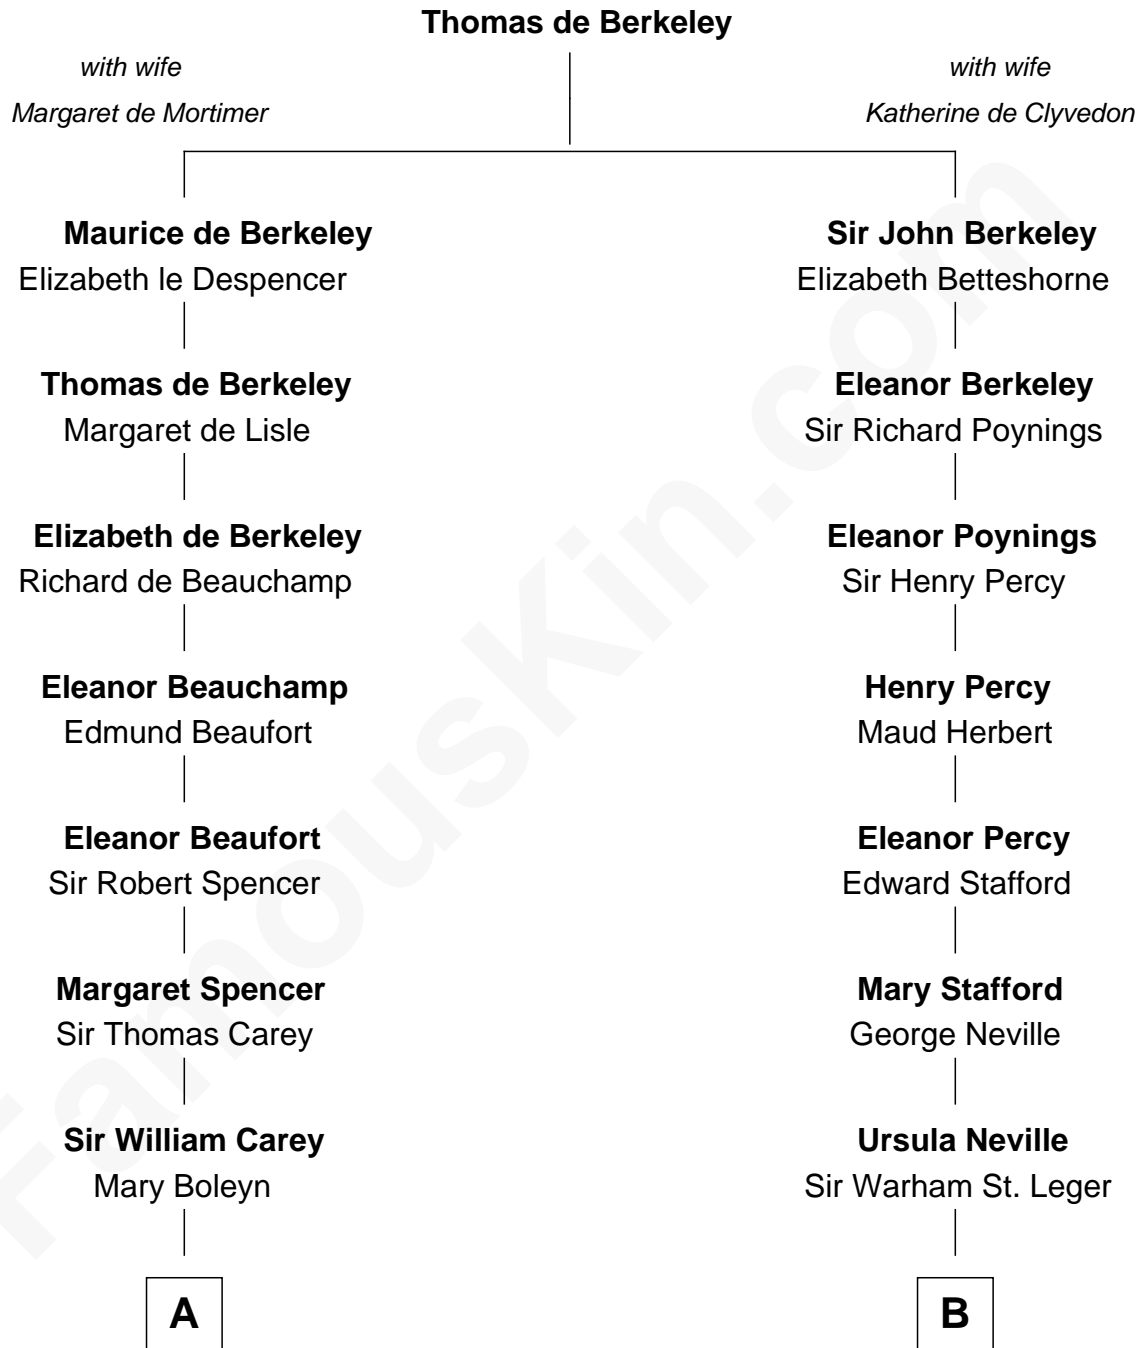

FamousKin.com

Relationship Chart of

Edith (Bolling) Wilson

First Lady of President Woodrow Wilson

13th cousin 5 times removed of

Daniel Carroll

Signer of the U.S. Constitution

C

William Holcombe Bolling

Sarah Spiers White

Edith (Bolling) Wilson

First Lady of Woodrow Wilson

FamousKin.com