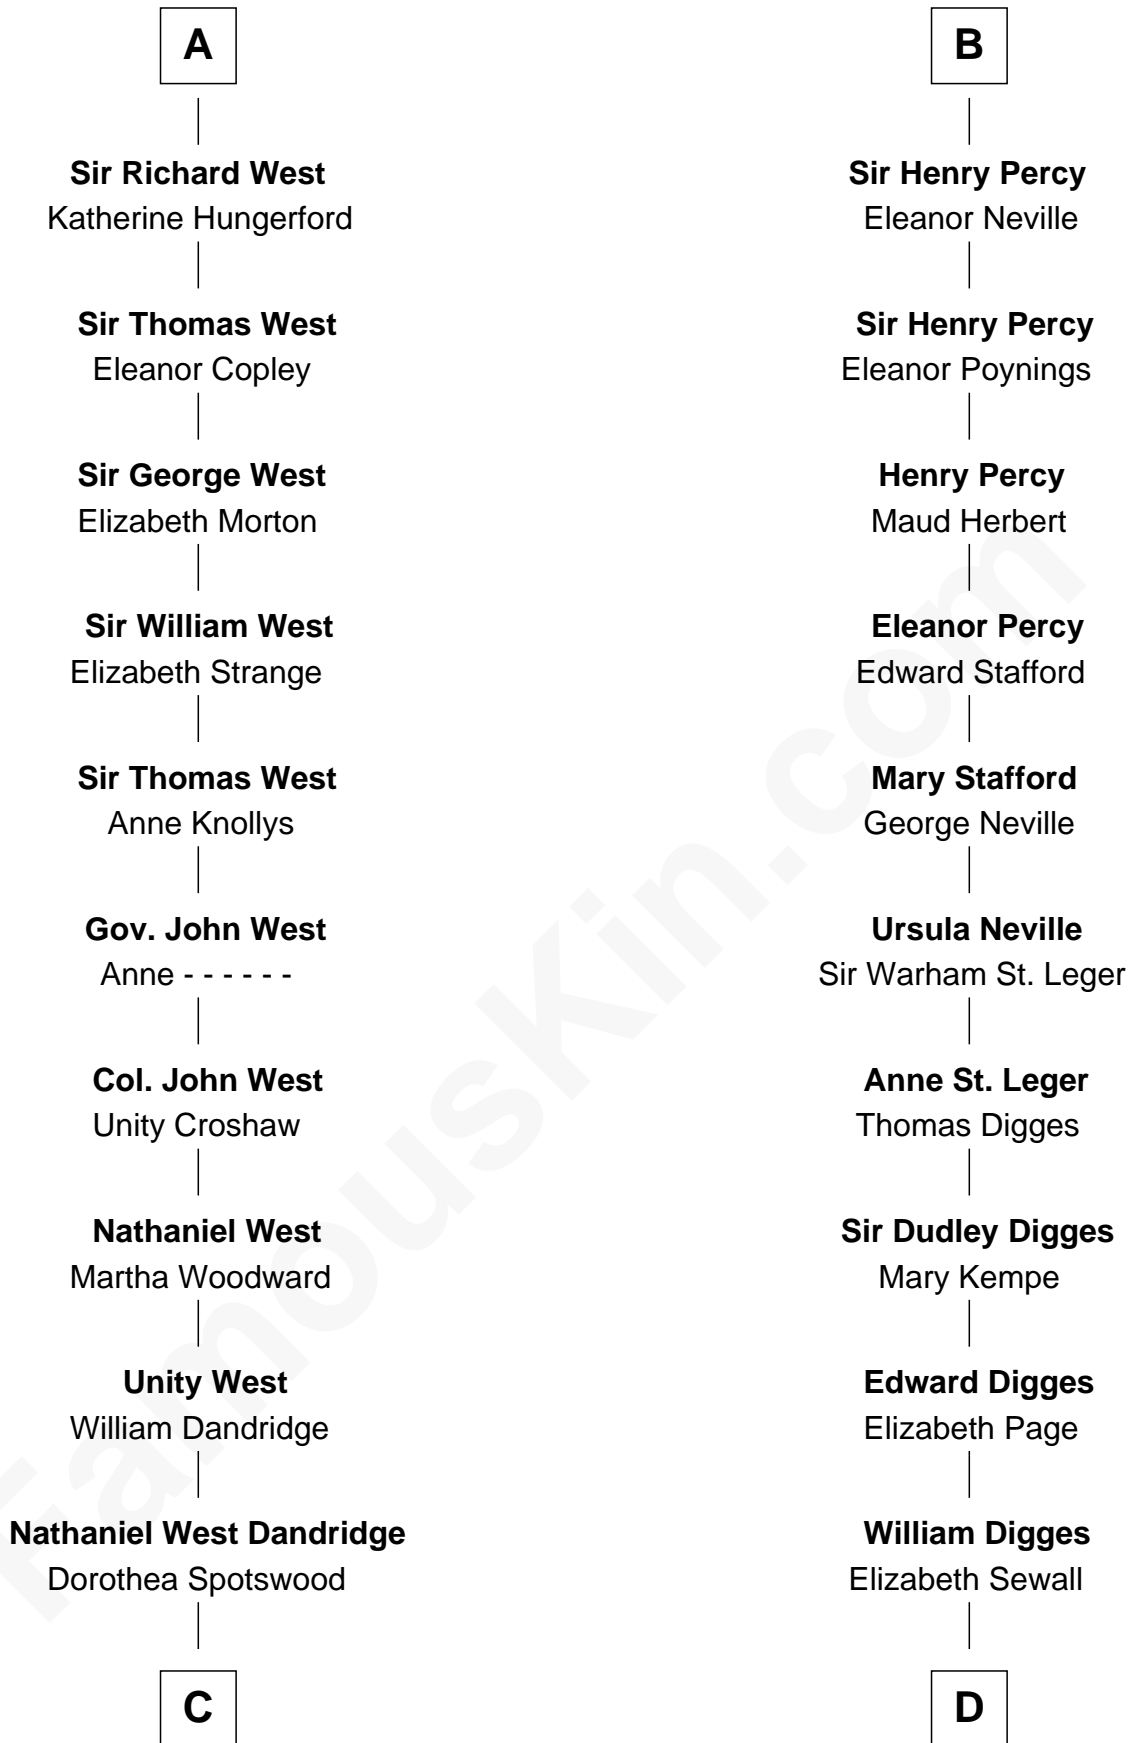

FamousKin.com

Relationship Chart of

Edith (Bolling) Wilson

First Lady of President Woodrow Wilson

19th cousin 2 times removed of

Daniel Carroll

Signer of the U.S. Constitution

Gilbert de Clare

Joan of Lancaster

Eleanor Mowbray

Roger de la Warre

Joan de la Warre

Sir Thomas West

Sir Reynold West

Margaret Thorley

A

Sir Roger de Mortimer

Philippa de Montagu

Edmund Mortimer

Philippa Plantagenet

Elizabeth Mortimer

Sir Henry Percy

B

C

Martha Dandridge

Archibald Payne

Catherine Payne

Archibald Bolling

Archibald Bolling

Anne E. Wigginton

William Holcombe Bolling

Sarah Spiers White