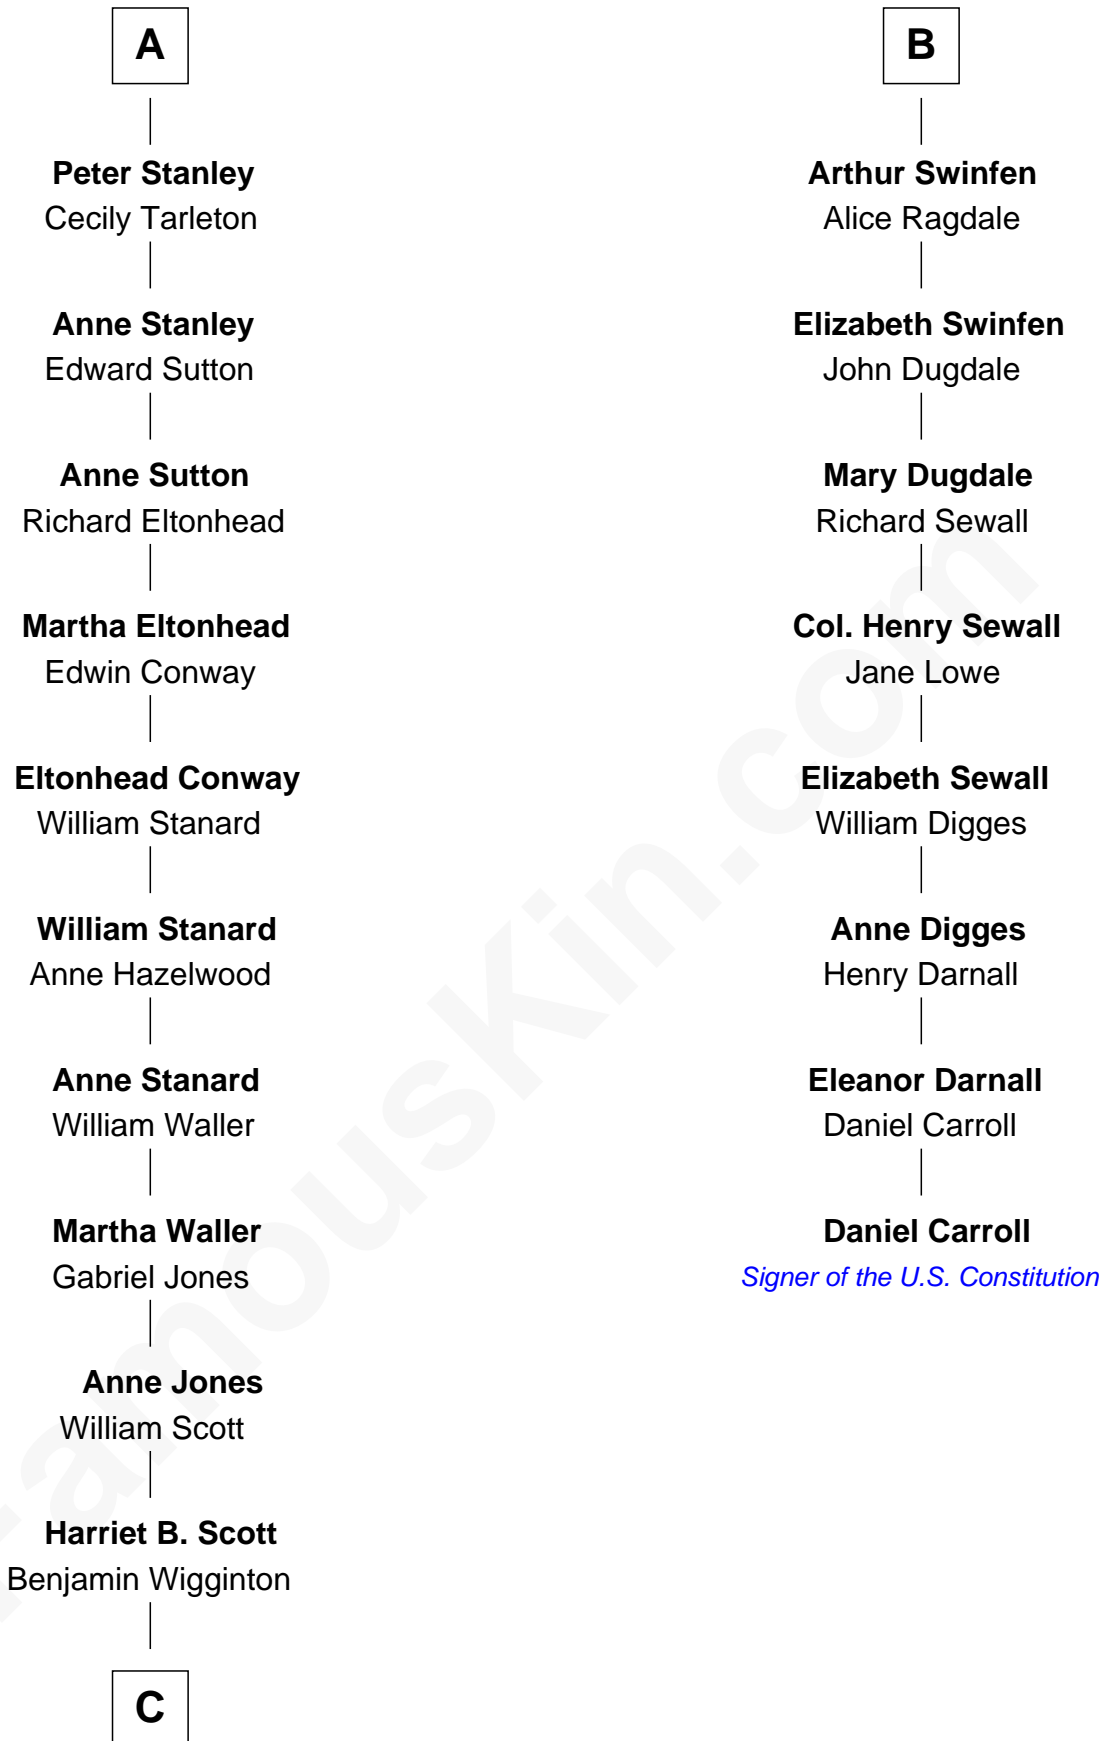

## Relationship Chart of

### Edith (Bolling) Wilson

*First Lady of President Woodrow Wilson*

14th cousin 5 times removed of

**Daniel Carroll**

*Signer of the U.S. Constitution*

**C**

—  
**Anne E. Wigginton**

Archibald Bolling

—  
**William Holcombe Bolling**

Sarah Spiers White

—  
**Edith (Bolling) Wilson**

*First Lady of Woodrow Wilson*

FamousKin.com