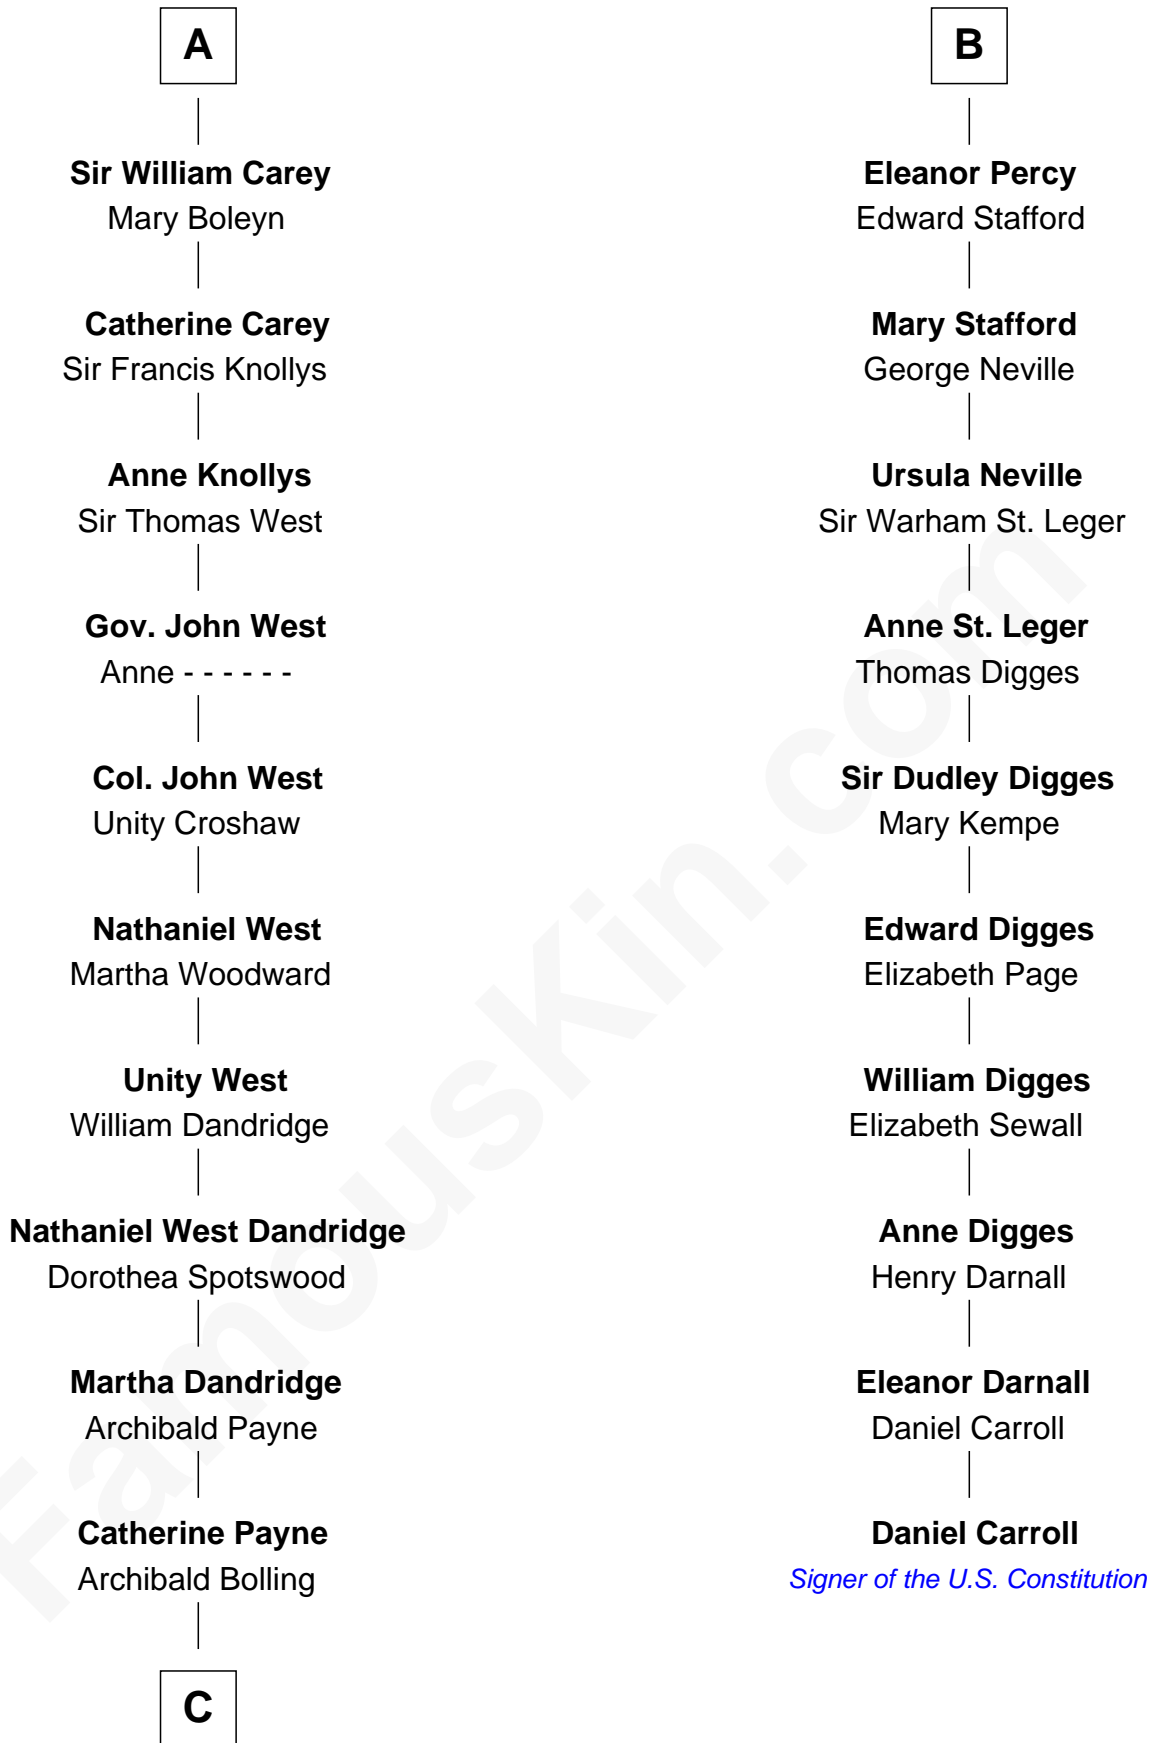

FamousKin.com

Relationship Chart of

Edith (Bolling) Wilson

First Lady of President Woodrow Wilson

16th cousin 3 times removed of

Daniel Carroll

Signer of the U.S. Constitution

C

—
Archibald Bolling

Anne E. Wigginton

—
William Holcombe Bolling

Sarah Spiers White

—
Edith (Bolling) Wilson

First Lady of Woodrow Wilson

FamousKin.com