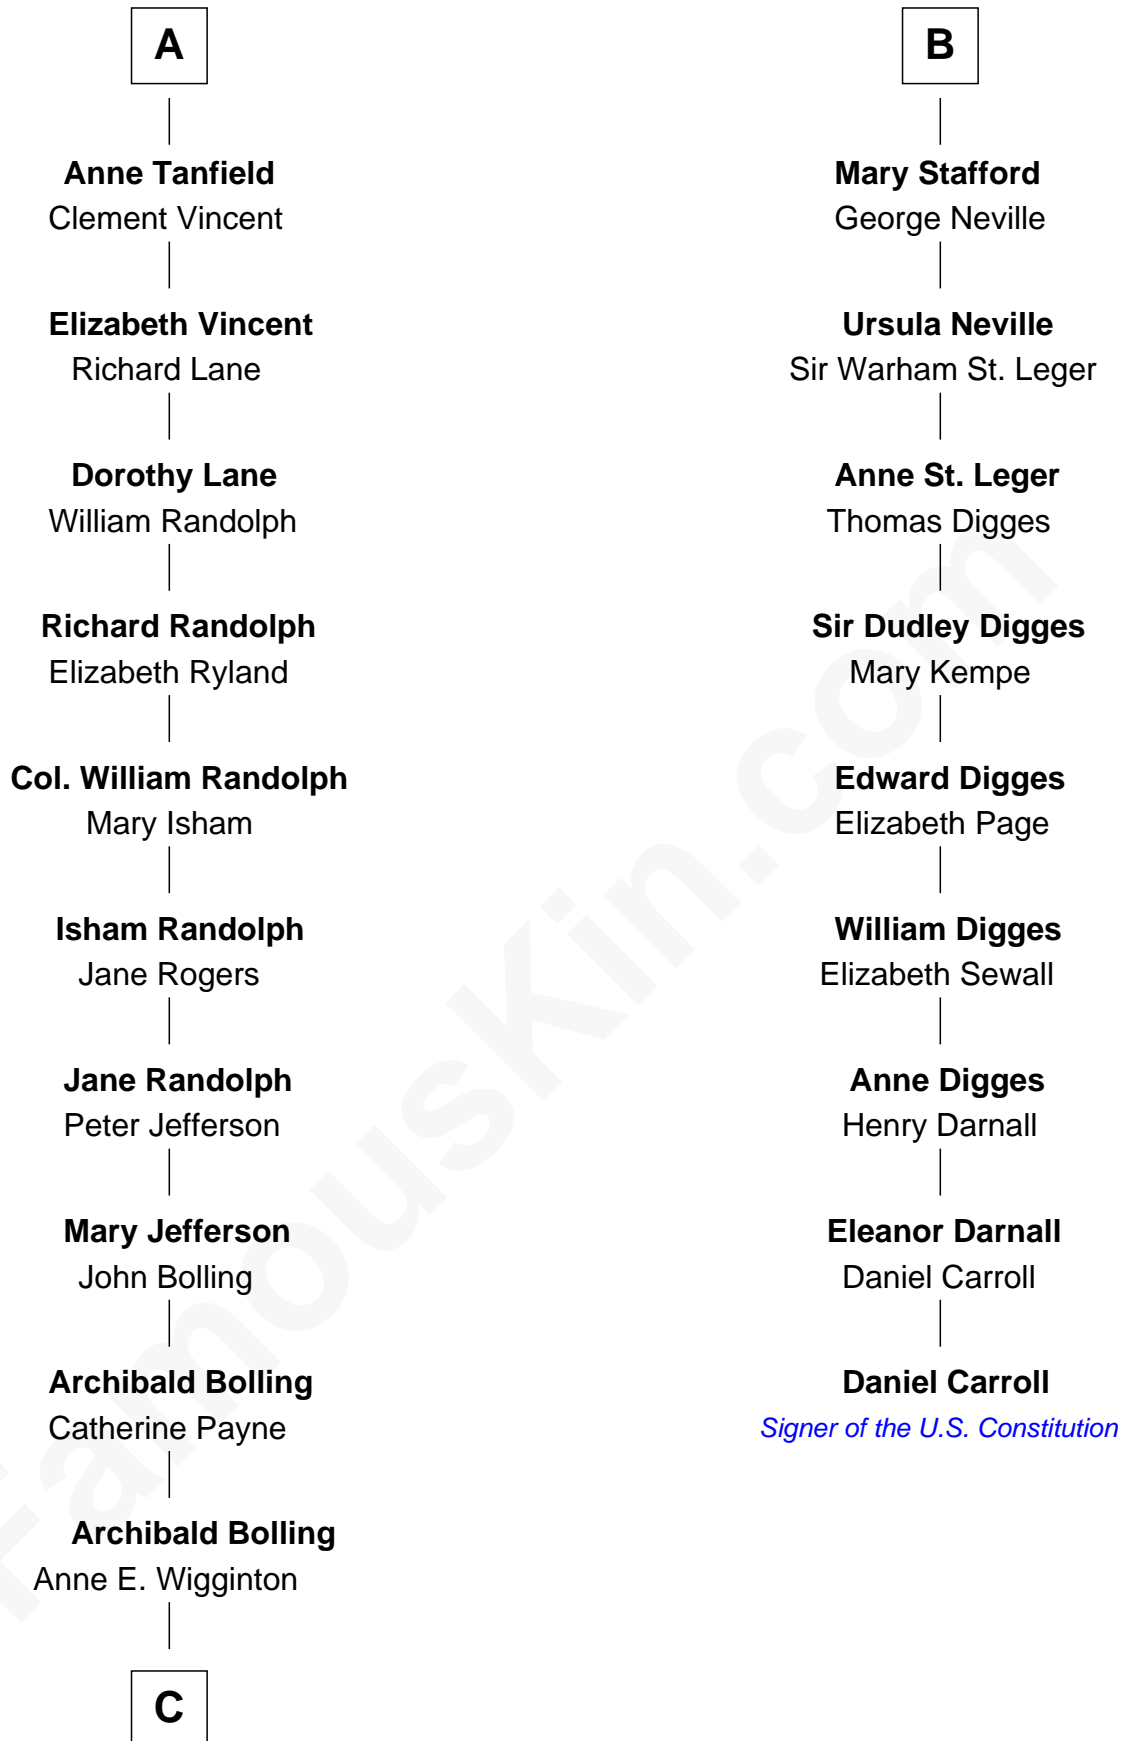

FamousKin.com

Relationship Chart of

Edith (Bolling) Wilson

First Lady of President Woodrow Wilson

15th cousin 3 times removed of

Daniel Carroll

Signer of the U.S. Constitution

C

William Holcombe Bolling

Sarah Spiers White

Edith (Bolling) Wilson

First Lady of Woodrow Wilson

FamousKin.com