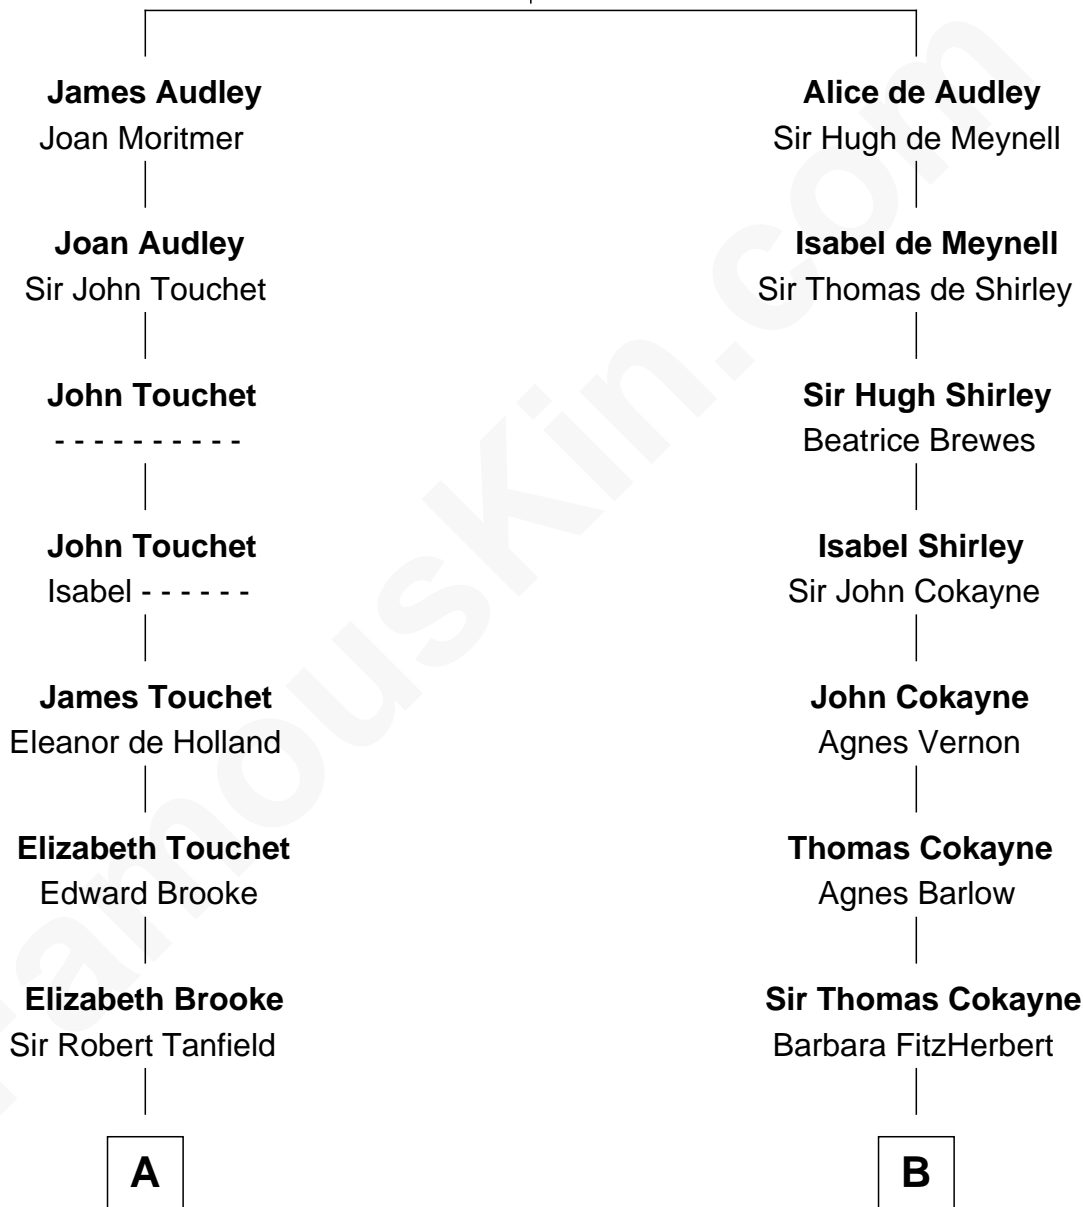

FamousKin.com

Relationship Chart of

Edith (Bolling) Wilson

First Lady of President Woodrow Wilson

15th cousin 6 times removed of

Daniel Carroll

Signer of the U.S. Constitution

Sir Nicholas Audley

Joan Martin

C

—
Mary Jefferson

John Bolling

—
Archibald Bolling

Catherine Payne

—
Archibald Bolling

Anne E. Wigginton

—
William Holcombe Bolling

Sarah Spiers White

—
Edith (Bolling) Wilson

First Lady of Woodrow Wilson