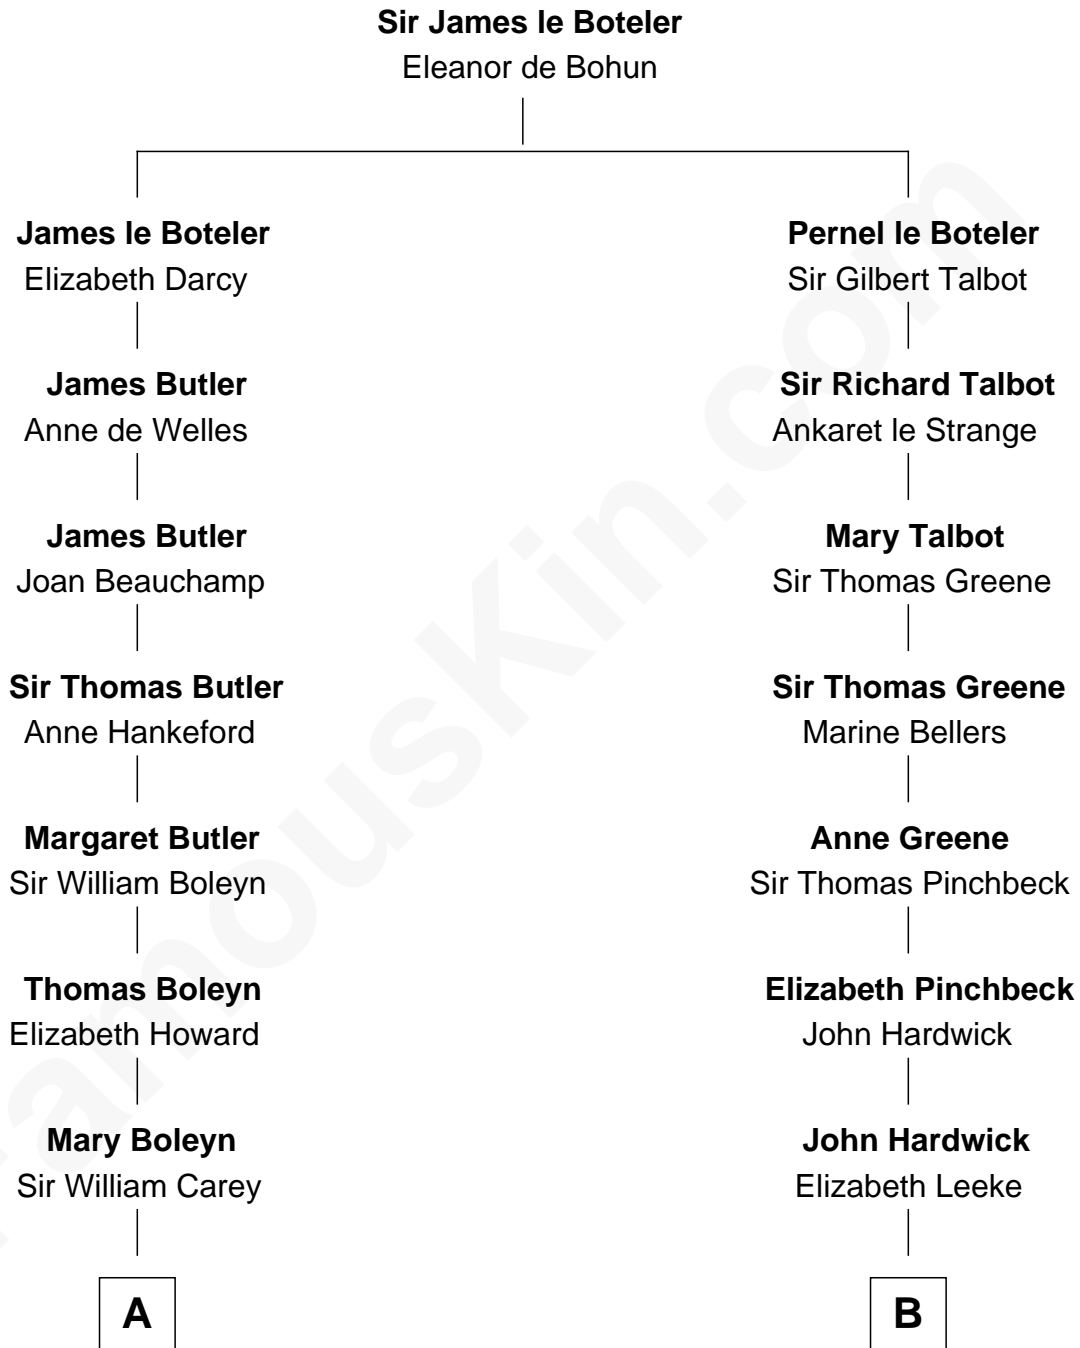

## Relationship Chart of

### Edith (Bolling) Wilson

*First Lady of President Woodrow Wilson*

14th cousin 4 times removed of

**Daniel Carroll**

*Signer of the U.S. Constitution*

**C**

William Holcombe Bolling

Sarah Spiers White

Edith (Bolling) Wilson

*First Lady of Woodrow Wilson*

FamousKin.com