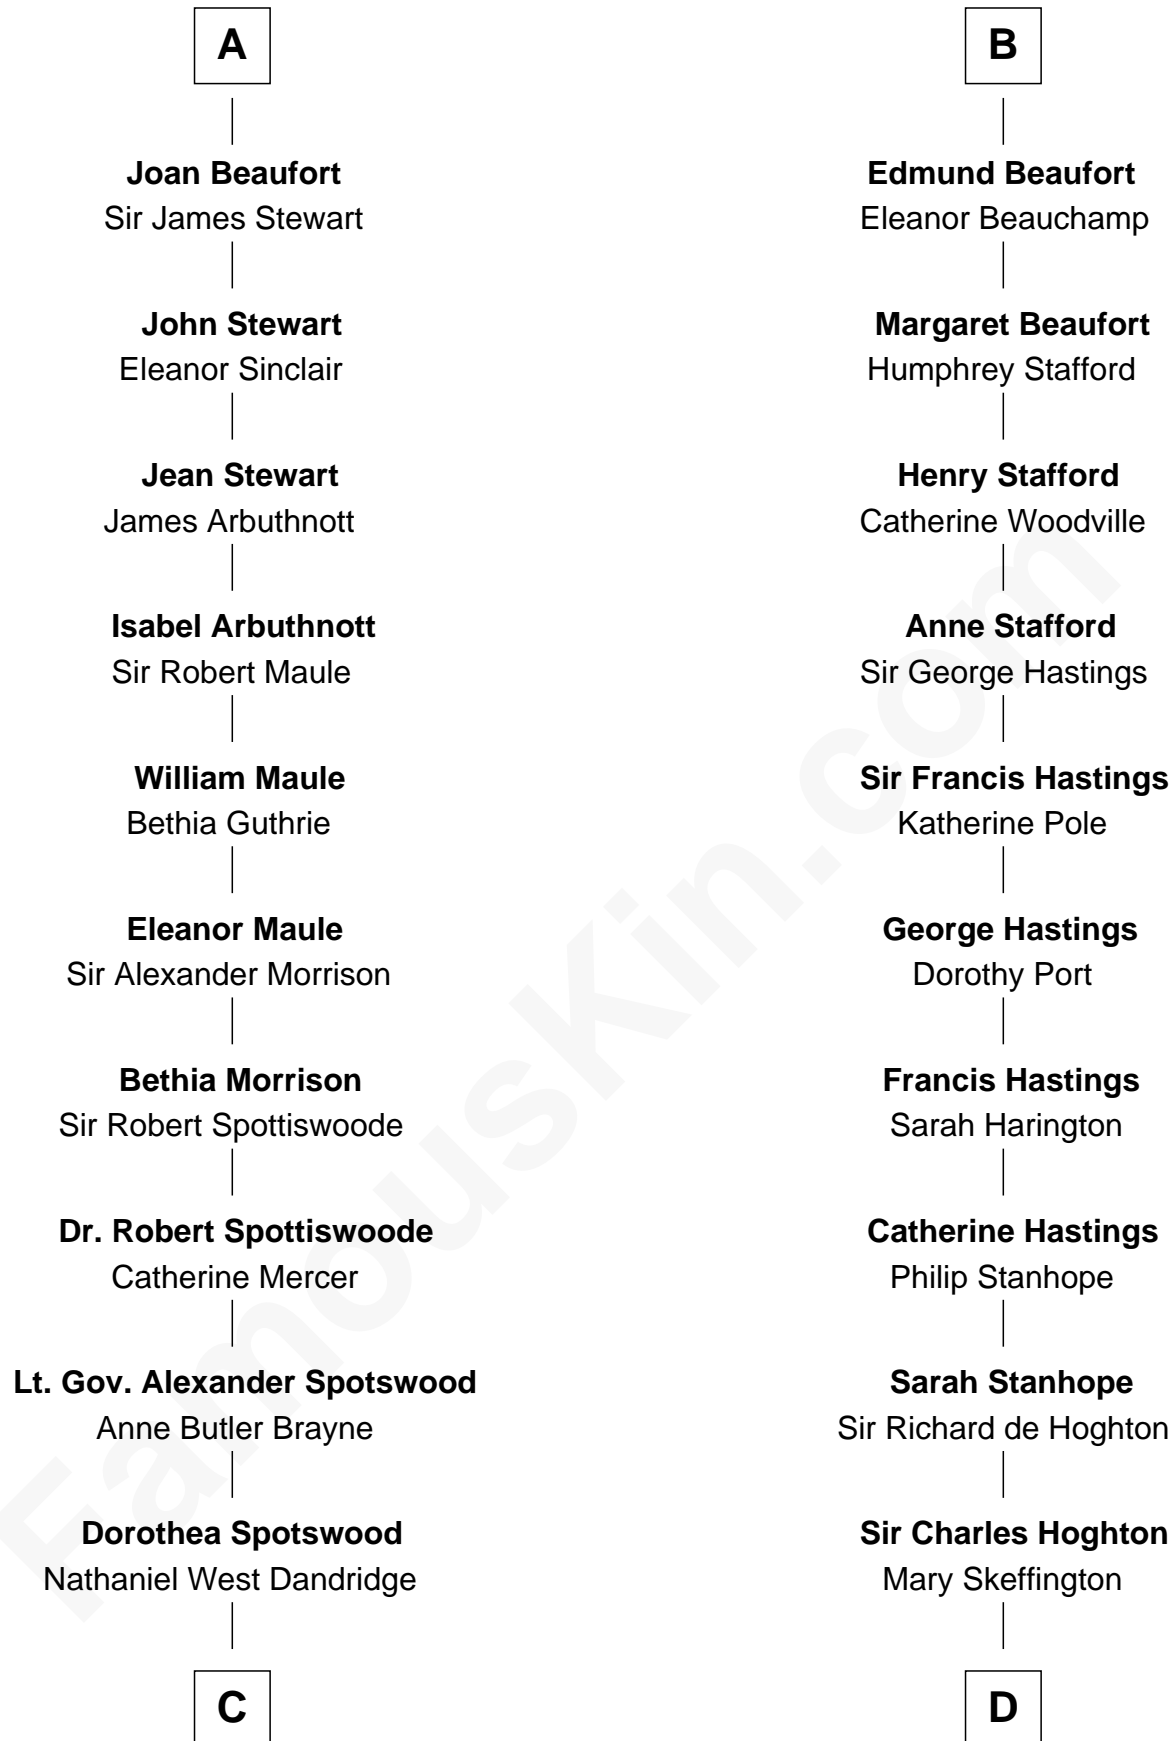

FamousKin.com

Relationship Chart of

Edith (Bolling) Wilson

First Lady of President Woodrow Wilson

21st cousin of

Lewis Carroll

Author of Alice in Wonderland

Hugh IV, Duke of Burgundy

Yolanda of Dreux

Adelaide of Burgundy
Henry III, Duke of Brabant

Maria of Brabant
Philip III, King of France

Margaret of France
Edward I, King of England

Edmund of Woodstock
Margaret Wake

Joan Plantagenet
Thomas Holand

Sir Thomas de Holand
Alice Fitzalan

Margaret de Holand
Sir John Beaufort

A

Adelaide of Burgundy
Henry III, Duke of Brabant

Maria of Brabant
Philip III, King of France

Margaret of France
Edward I, King of England

Edmund of Woodstock
Margaret Wake

Joan Plantagenet
Thomas Holand

Sir Thomas de Holand
Alice Fitzalan

Margaret de Holand
Sir John Beaufort

B

C

Martha Dandridge

Archibald Payne