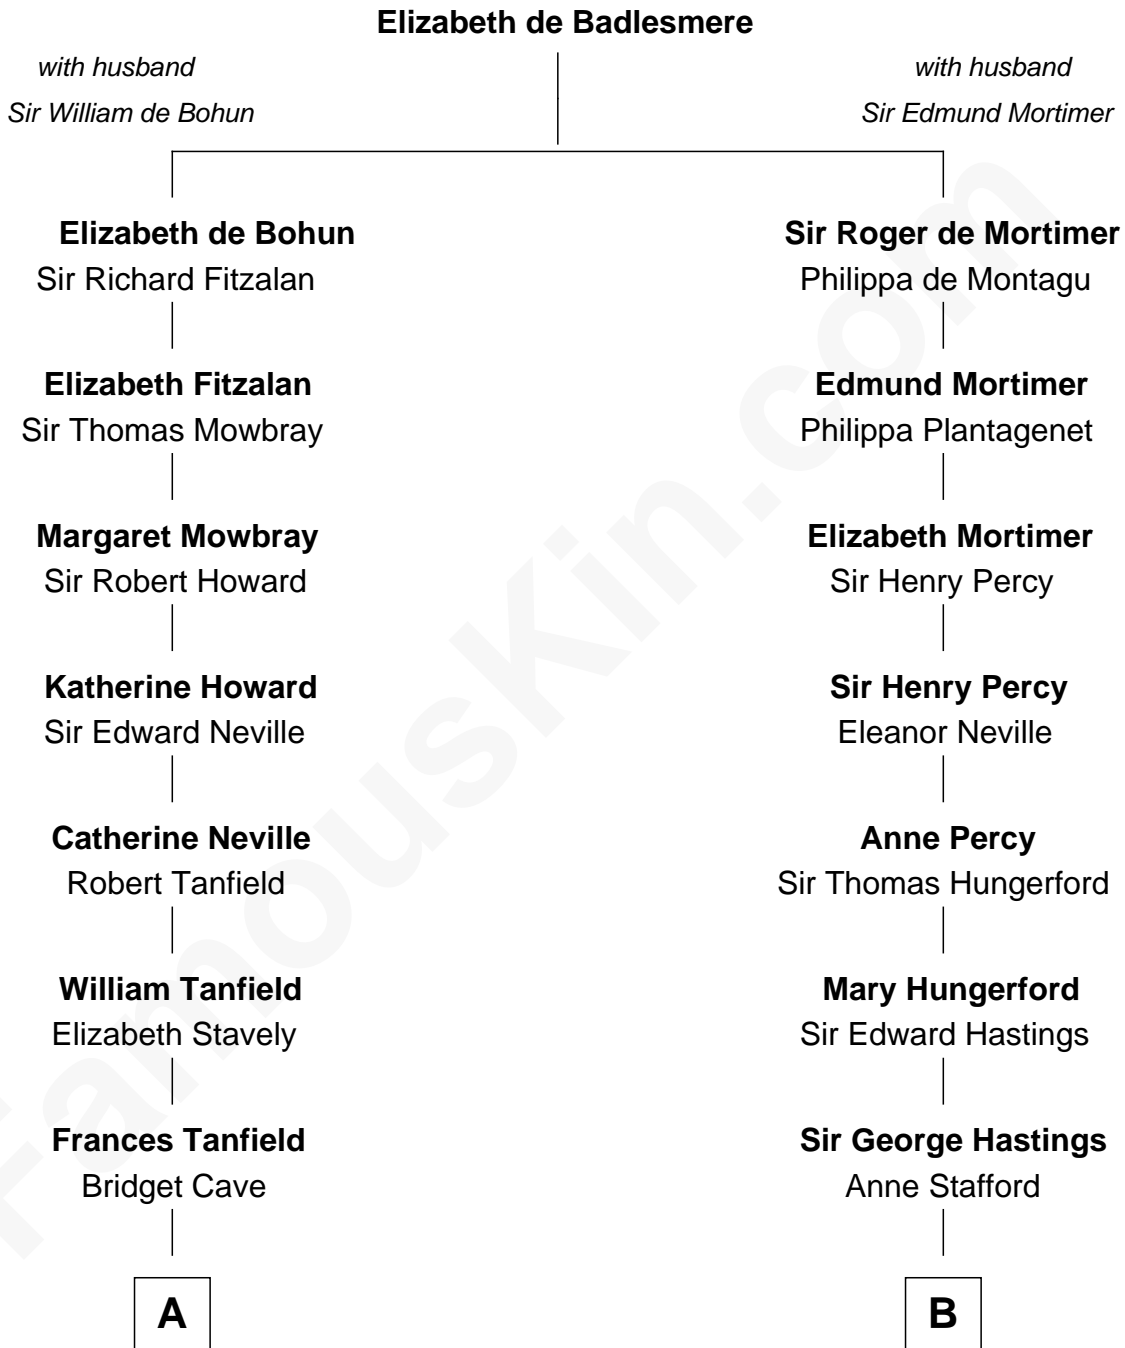

## Relationship Chart of

### Edith (Bolling) Wilson

*First Lady of President Woodrow Wilson*

17th cousin 1 time removed of

**Lewis Carroll**

*Author of Alice in Wonderland*

**C**

William Holcombe Bolling

Sarah Spiers White