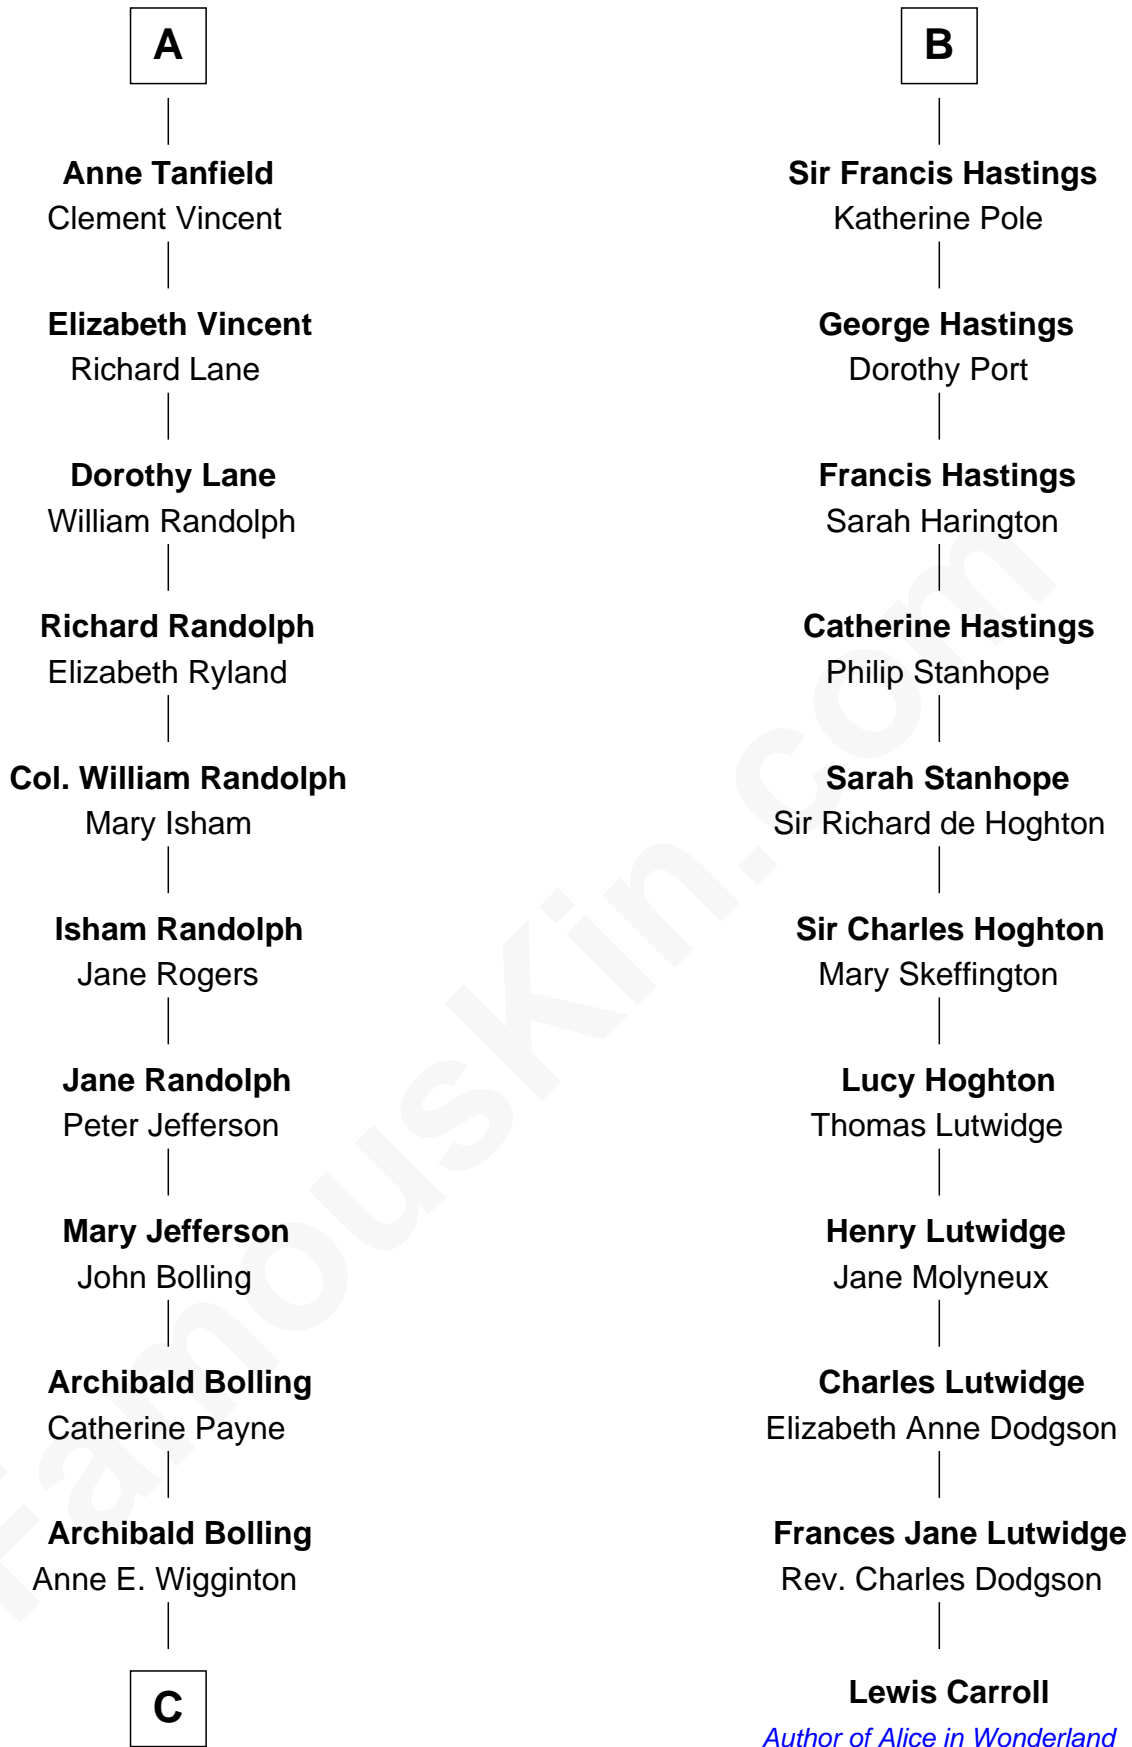

## Relationship Chart of

### Edith (Bolling) Wilson

*First Lady of President Woodrow Wilson*

17th cousin 1 time removed of

**Lewis Carroll**

*Author of Alice in Wonderland*

**C**

William Holcombe Bolling

Sarah Spiers White