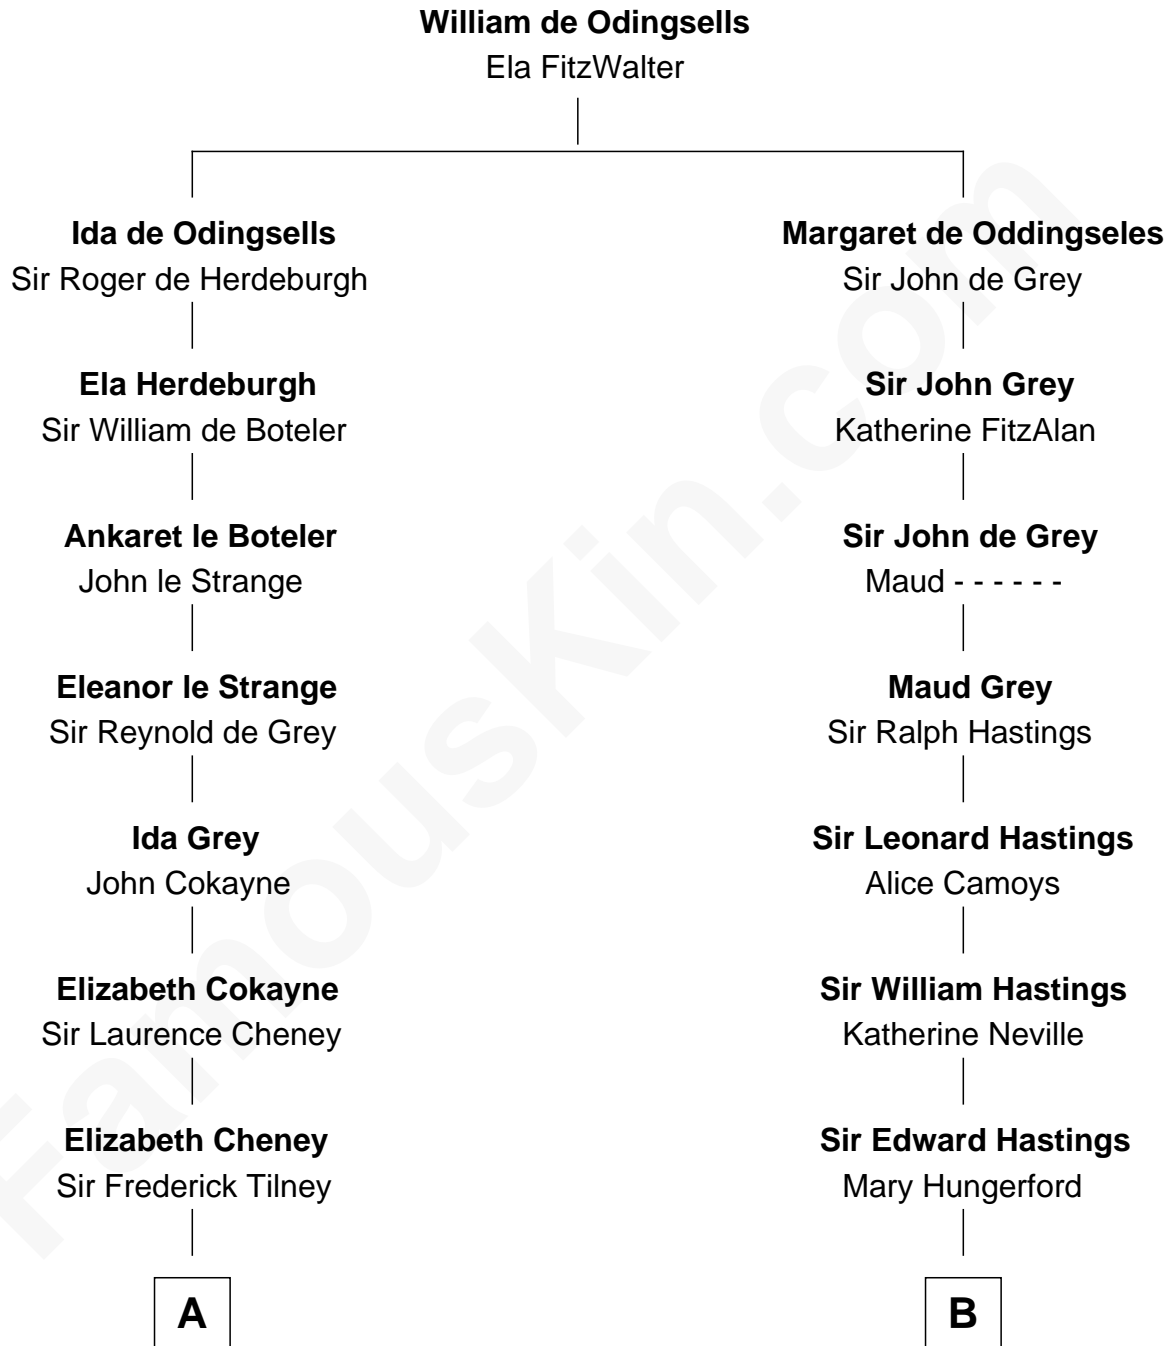

FamousKin.com

Relationship Chart of

Edith (Bolling) Wilson

First Lady of President Woodrow Wilson

18th cousin 3 times removed of

Lewis Carroll

Author of Alice in Wonderland

C

Martha Dandridge

Archibald Payne

Catherine Payne

Archibald Bolling

Archibald Bolling

Anne E. Wigginton

William Holcombe Bolling

Sarah Spiers White