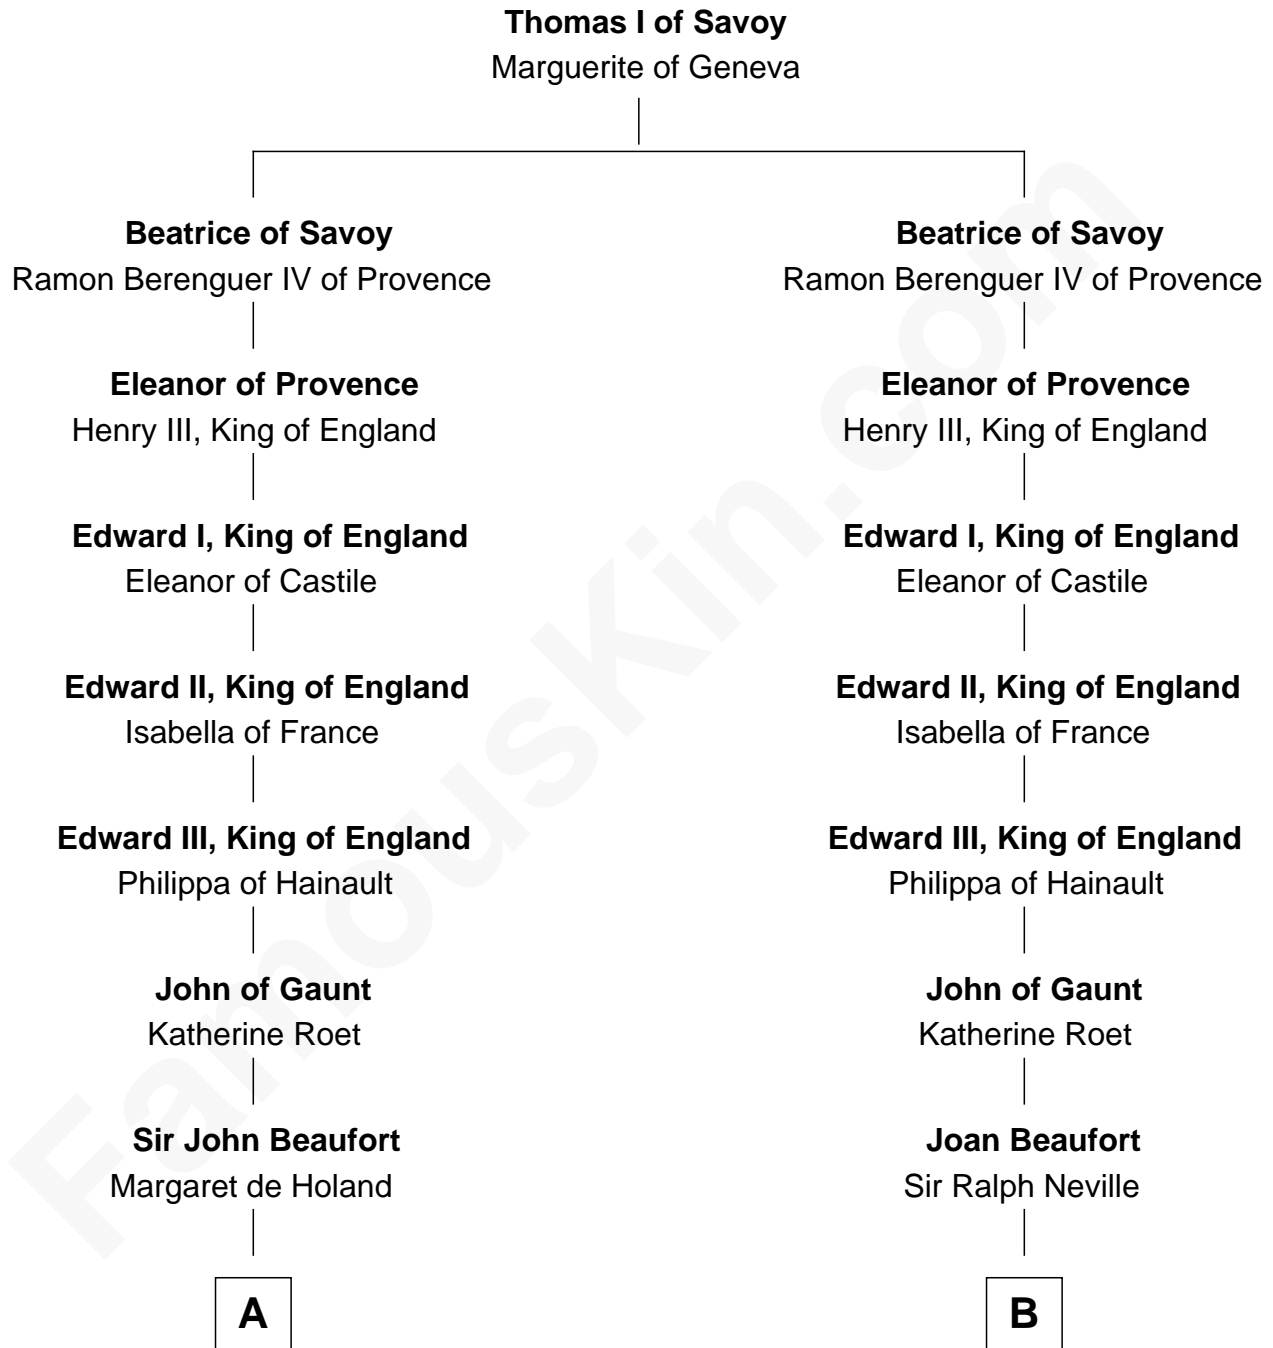

FamousKin.com

Relationship Chart of

Edith (Bolling) Wilson

First Lady of President Woodrow Wilson

20th cousin 1 time removed of

Lewis Carroll

Author of Alice in Wonderland

C

Martha Dandridge

Archibald Payne

Catherine Payne

Archibald Bolling

Archibald Bolling

Anne E. Wigginton

William Holcombe Bolling

Sarah Spiers White