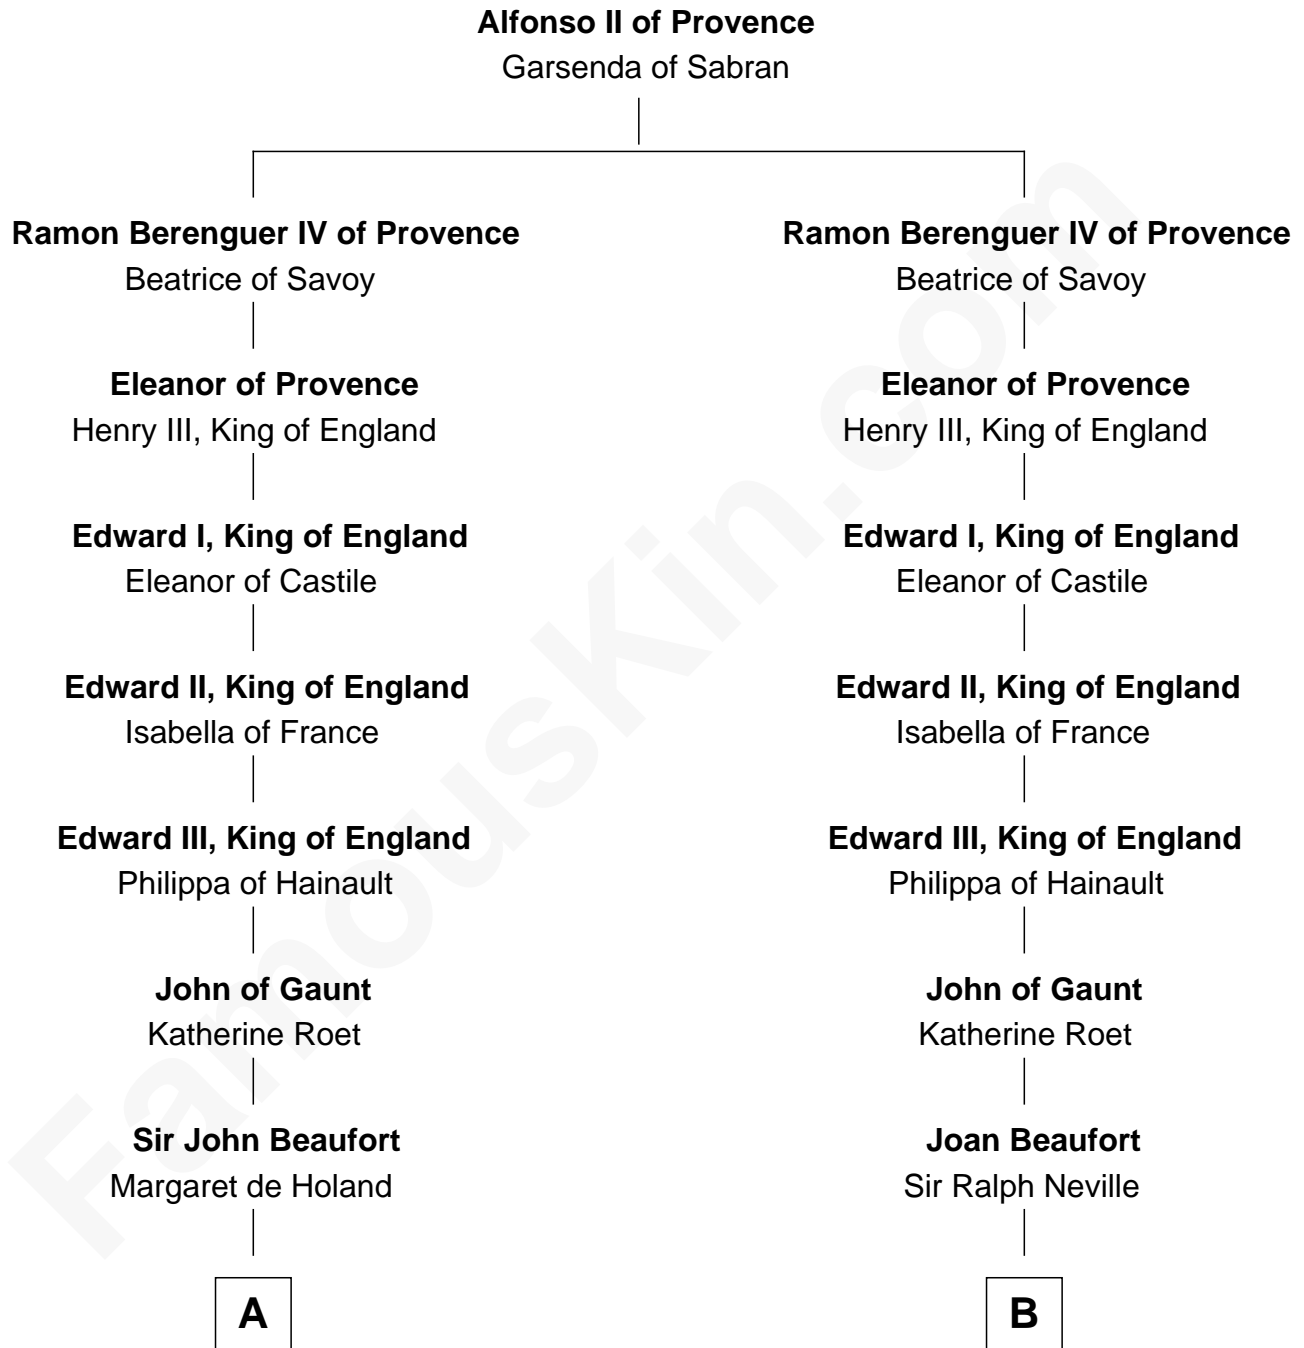

FamousKin.com

Relationship Chart of

Edith (Bolling) Wilson

First Lady of President Woodrow Wilson

20th cousin 1 time removed of

Lewis Carroll

Author of Alice in Wonderland

C

Martha Dandridge

Archibald Payne

Catherine Payne

Archibald Bolling

Archibald Bolling

Anne E. Wigginton

William Holcombe Bolling

Sarah Spiers White