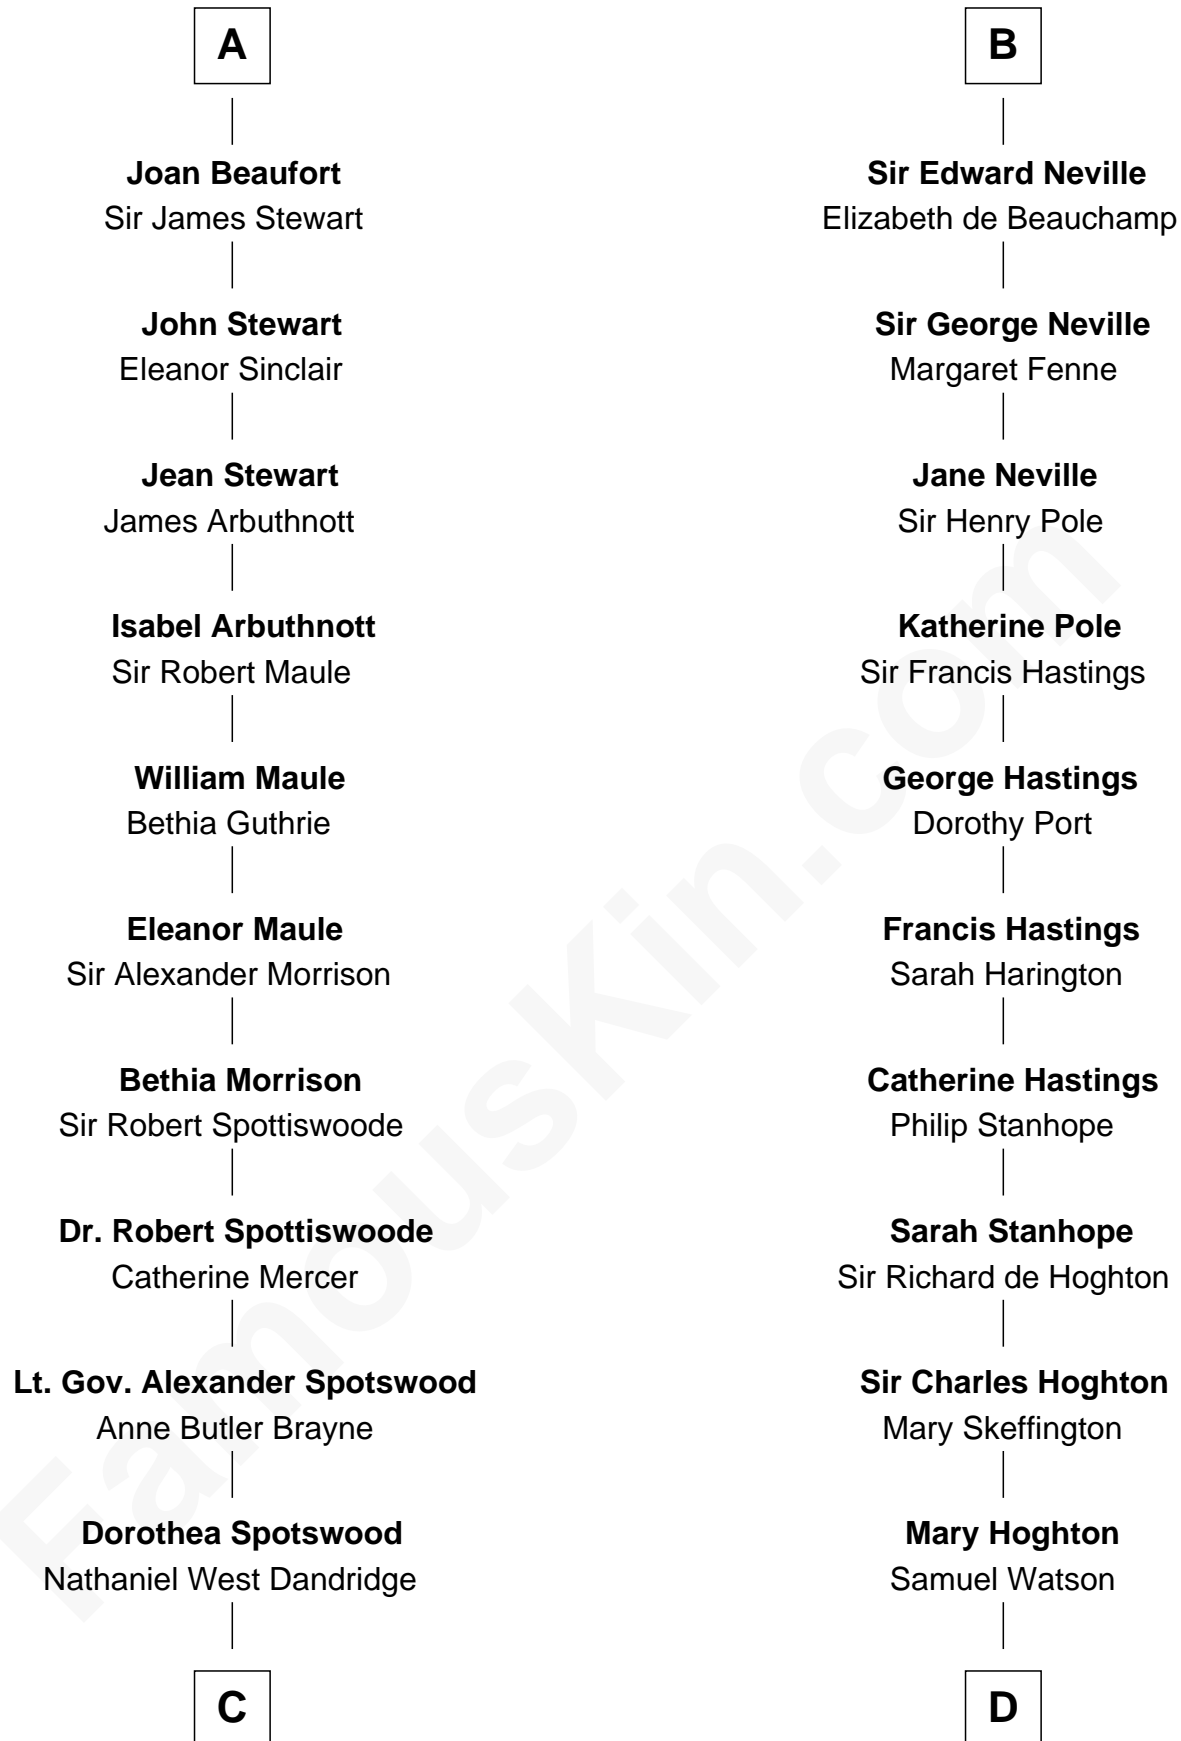

FamousKin.com

Relationship Chart of

Edith (Bolling) Wilson

First Lady of President Woodrow Wilson

21st cousin of

E. M. Forster
English Novelist

Henry II, King of England

with wife
Eleanor of Aquitaine

not married
Ida de Tony

C

Martha Dandridge

Archibald Payne

Catherine Payne

Archibald Bolling

Archibald Bolling

Anne E. Wigginton

William Holcombe Bolling

Sarah Spiers White

Edith (Bolling) Wilson

First Lady of Woodrow Wilson

D

Lucy Watson

John Thornton

Henry Thornton