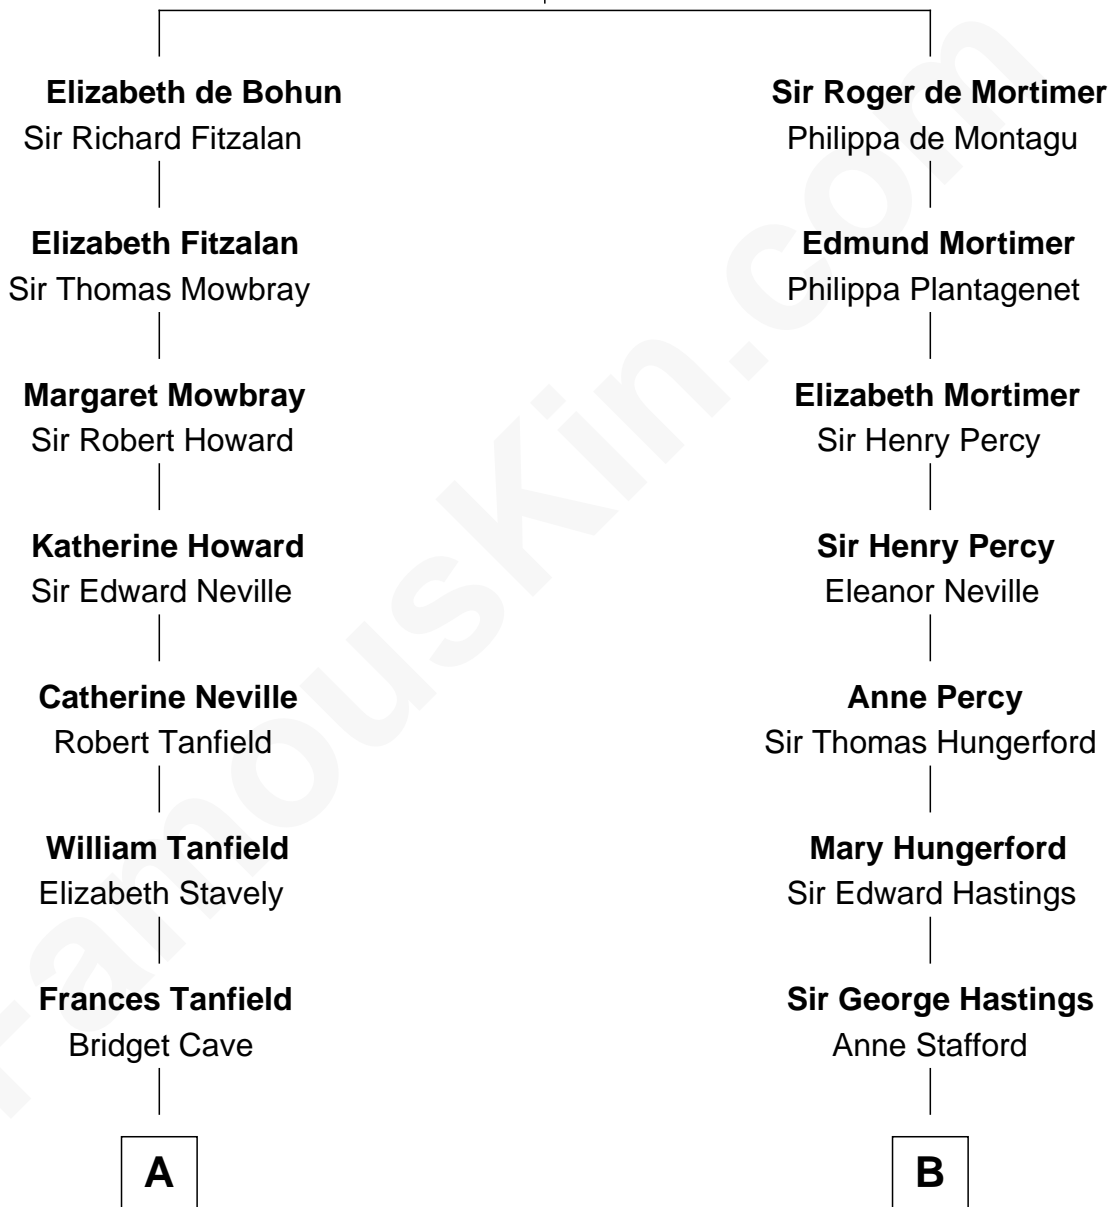

FamousKin.com

Relationship Chart of

Edith (Bolling) Wilson

First Lady of President Woodrow Wilson

18th cousin of

E. M. Forster
English Novelist

Elizabeth de Badlesmere

with husband
Sir William de Bohun

with husband
Sir Edmund Mortimer

C

William Holcombe Bolling

Sarah Spiers White

Edith (Bolling) Wilson

First Lady of Woodrow Wilson

D

Edward Morgan Llewellyn Forster

Alice Clara Whichelo

E. M. Forster

English Novelist

FamousKin.com