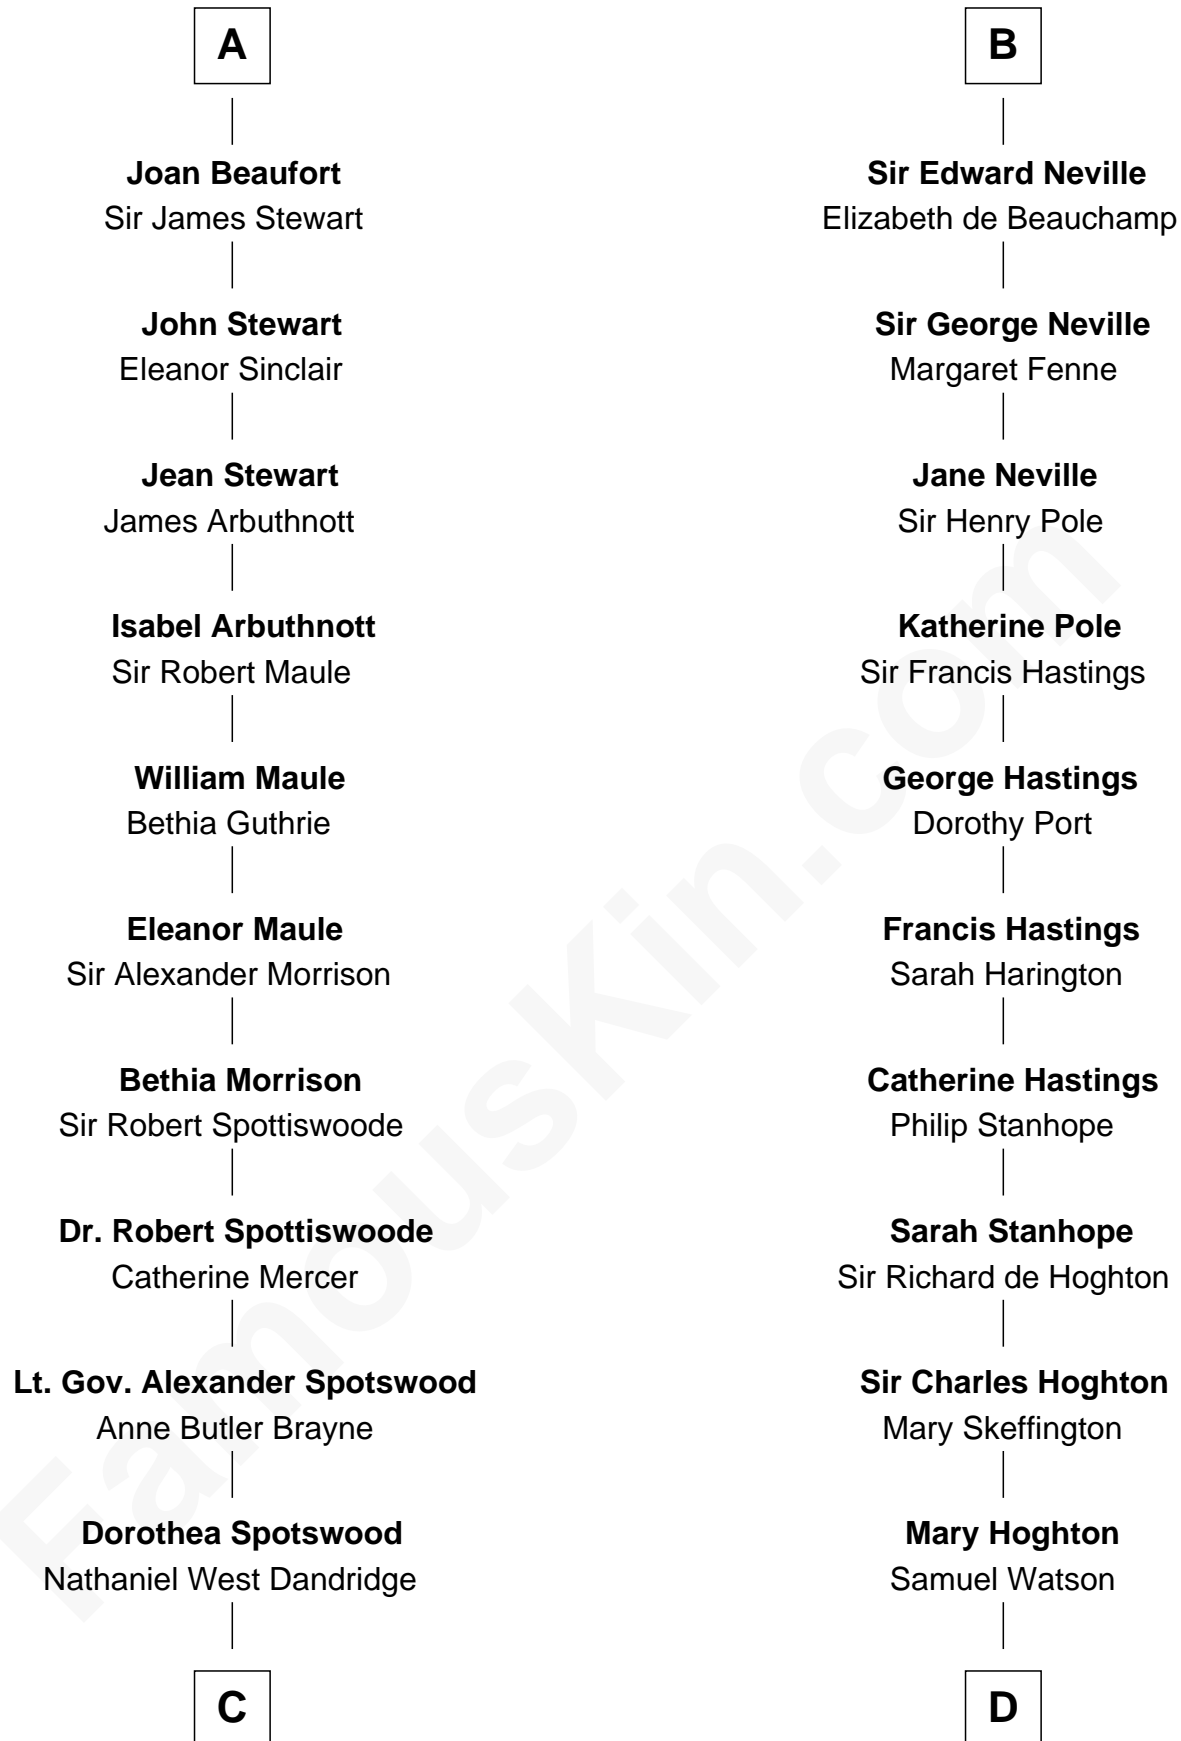

FamousKin.com

Relationship Chart of

Edith (Bolling) Wilson

First Lady of President Woodrow Wilson

21st cousin of

E. M. Forster
English Novelist

Andrew II, King of Hungary

C

Martha Dandridge

Archibald Payne

Catherine Payne

Archibald Bolling

Archibald Bolling

Anne E. Wigginton

William Holcombe Bolling

Sarah Spiers White