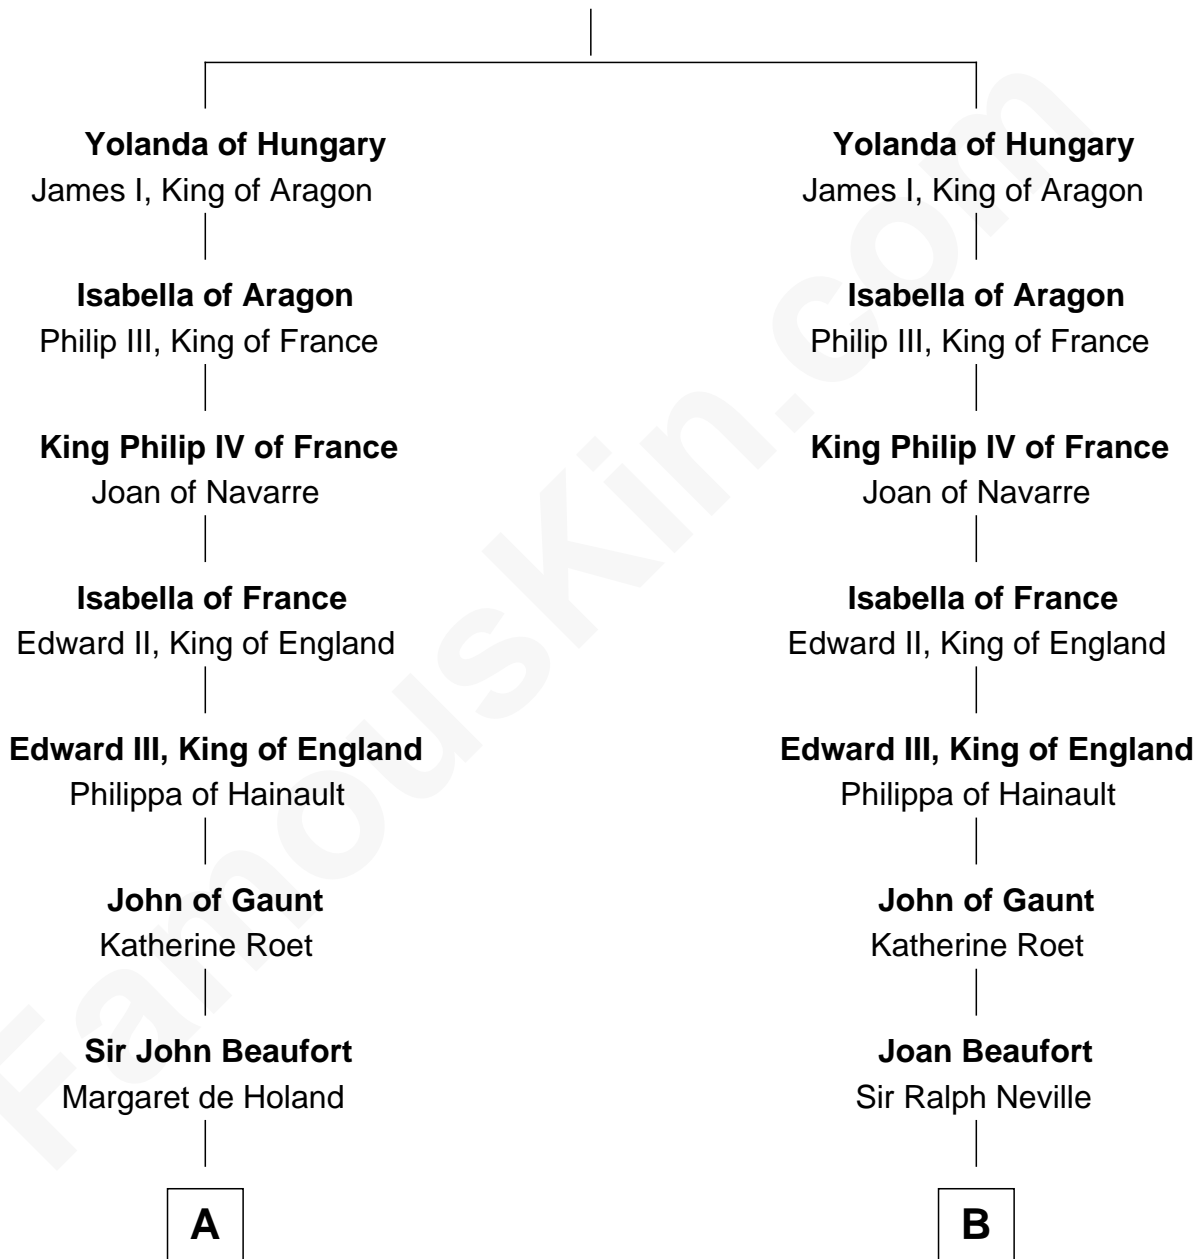

FamousKin.com

Relationship Chart of

Edith (Bolling) Wilson

First Lady of President Woodrow Wilson

21st cousin of

E. M. Forster
English Novelist

Andrew II, King of Hungary

C

Martha Dandridge

Archibald Payne

Catherine Payne

Archibald Bolling

Archibald Bolling

Anne E. Wigginton

William Holcombe Bolling

Sarah Spiers White