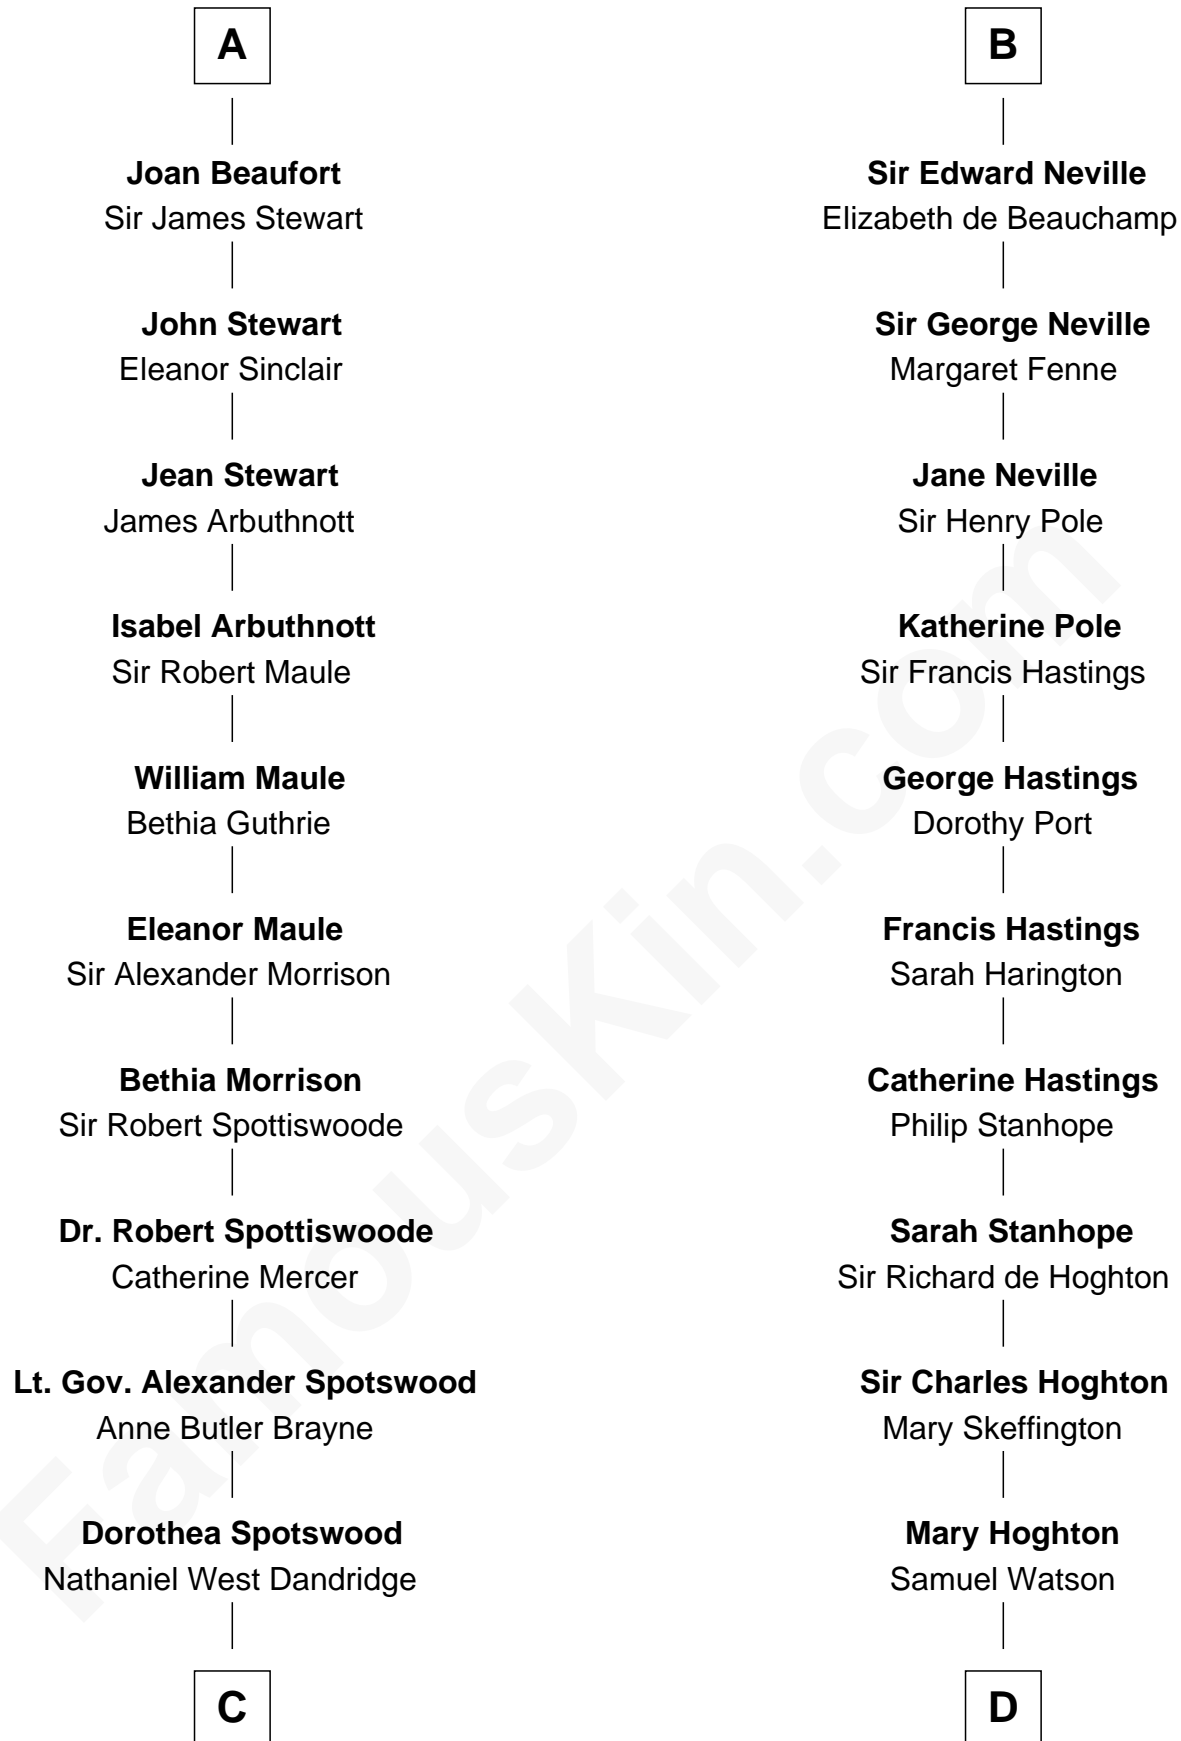

## Relationship Chart of

### Edith (Bolling) Wilson

*First Lady of President Woodrow Wilson*

21st cousin of

**E. M. Forster**  
*English Novelist*

**C**

**Martha Dandridge**

Archibald Payne

**Catherine Payne**