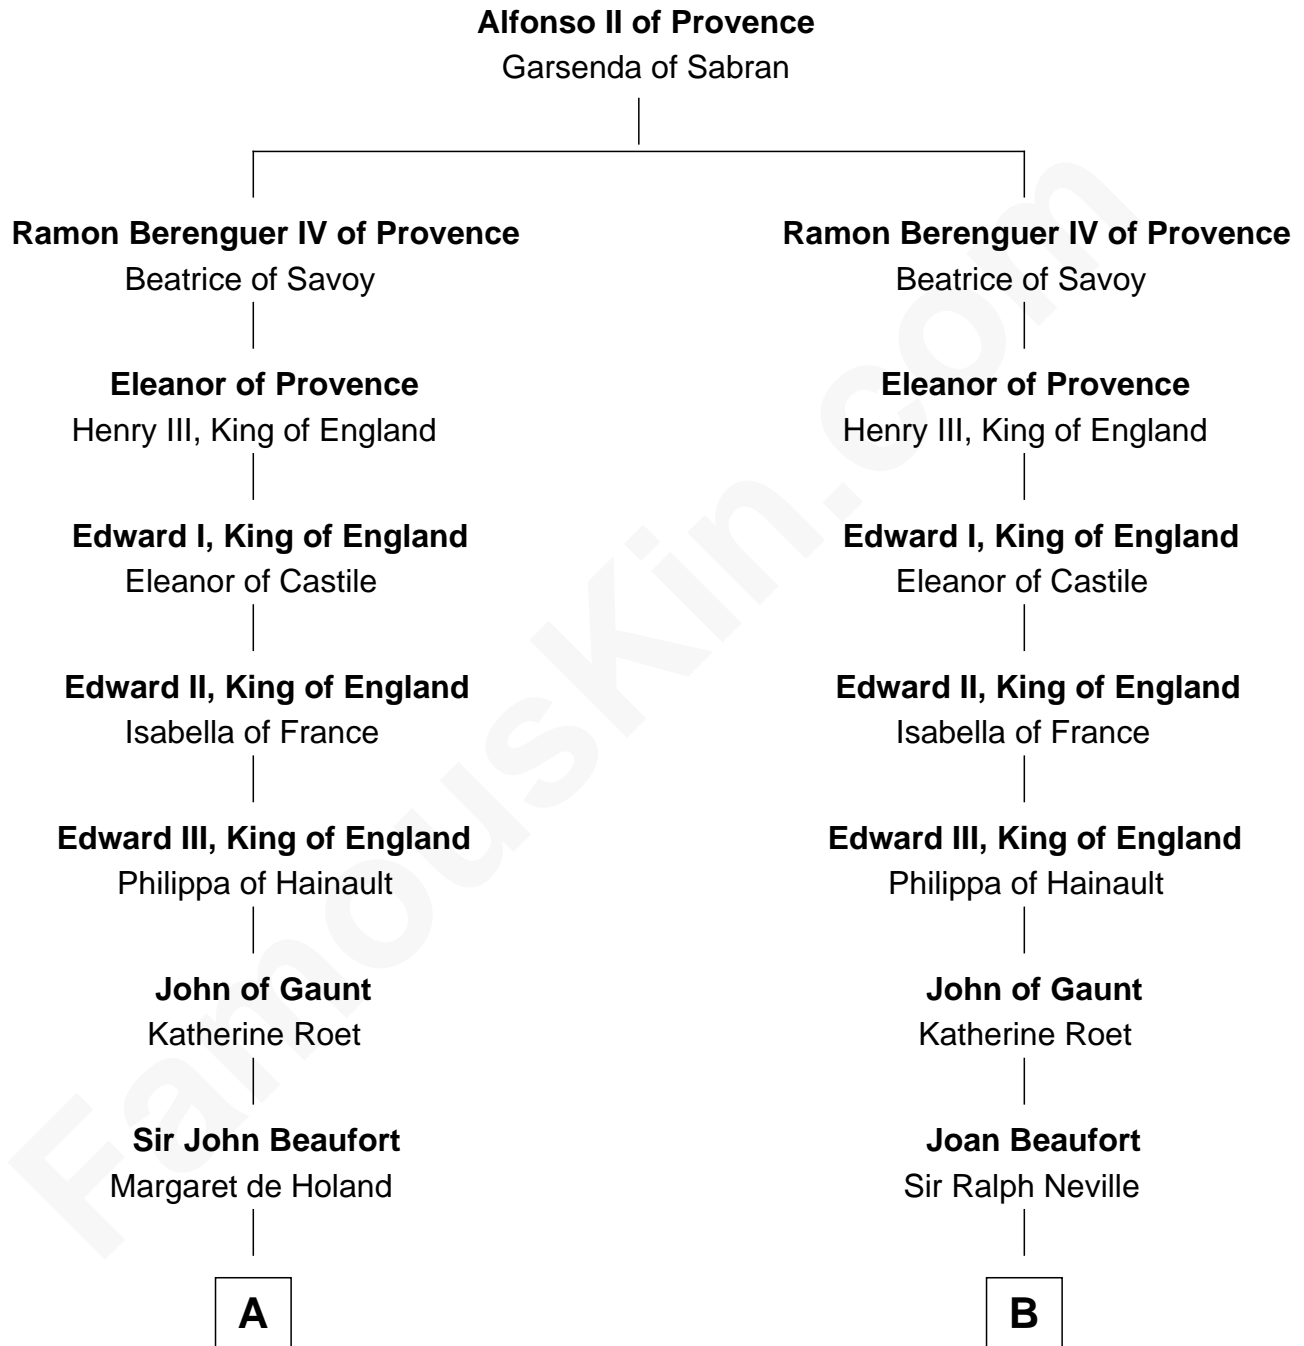

FamousKin.com

Relationship Chart of

Edith (Bolling) Wilson

First Lady of President Woodrow Wilson

21st cousin of

E. M. Forster
English Novelist

C

Martha Dandridge

Archibald Payne

Catherine Payne

Archibald Bolling

Archibald Bolling

Anne E. Wigginton

William Holcombe Bolling

Sarah Spiers White

Edith (Bolling) Wilson