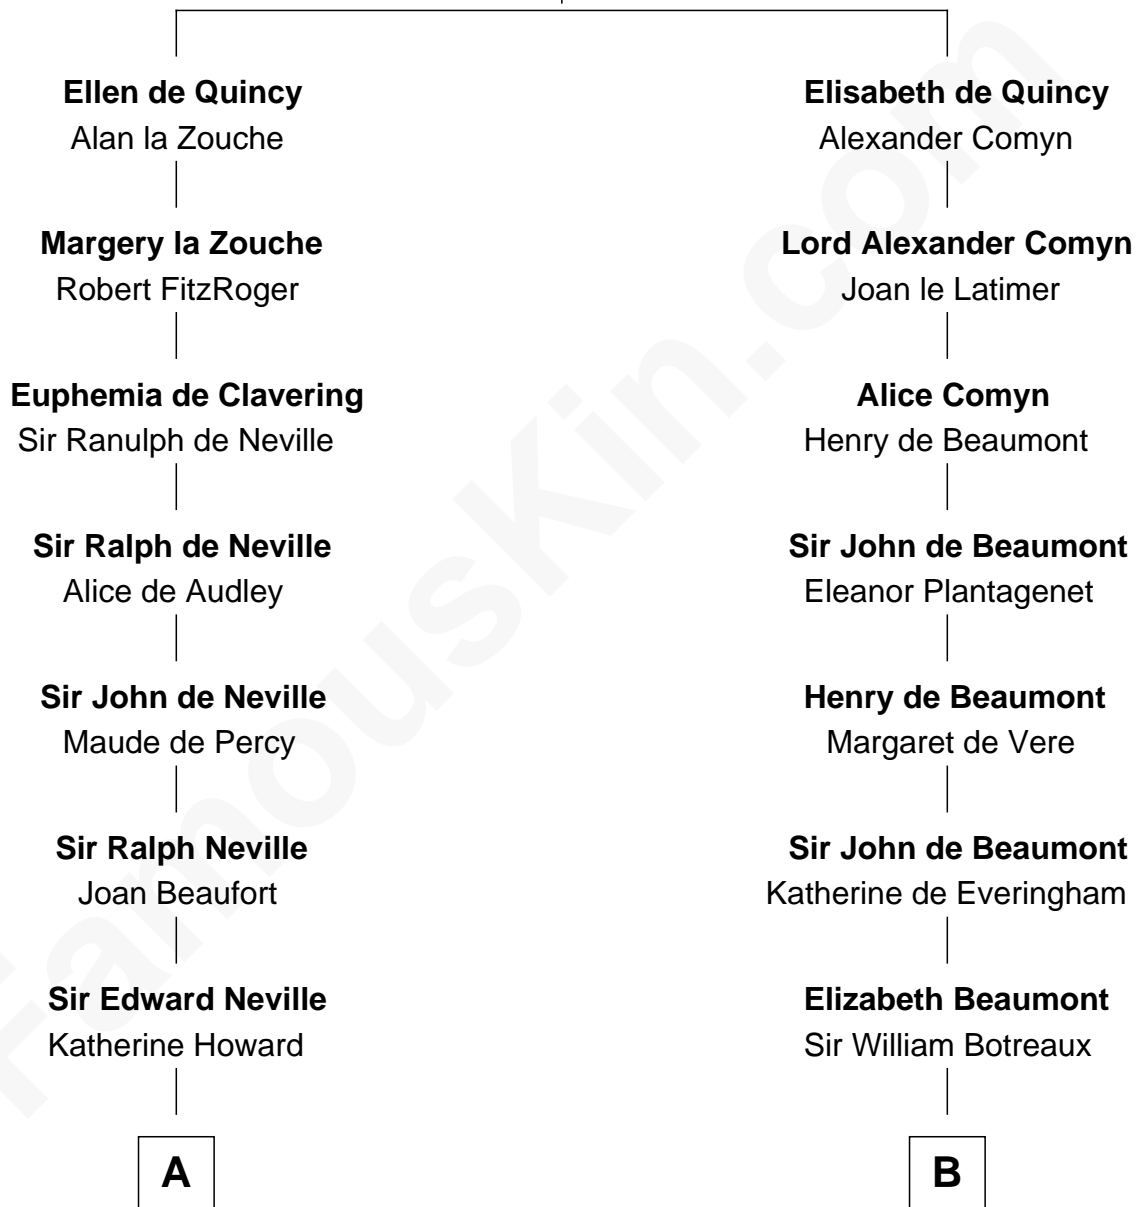

FamousKin.com

Relationship Chart of

Edith (Bolling) Wilson

First Lady of President Woodrow Wilson

21st cousin of

Guillermo Billinghurst

31st President of Peru

Sir Roger de Quincy
Helen of Galloway