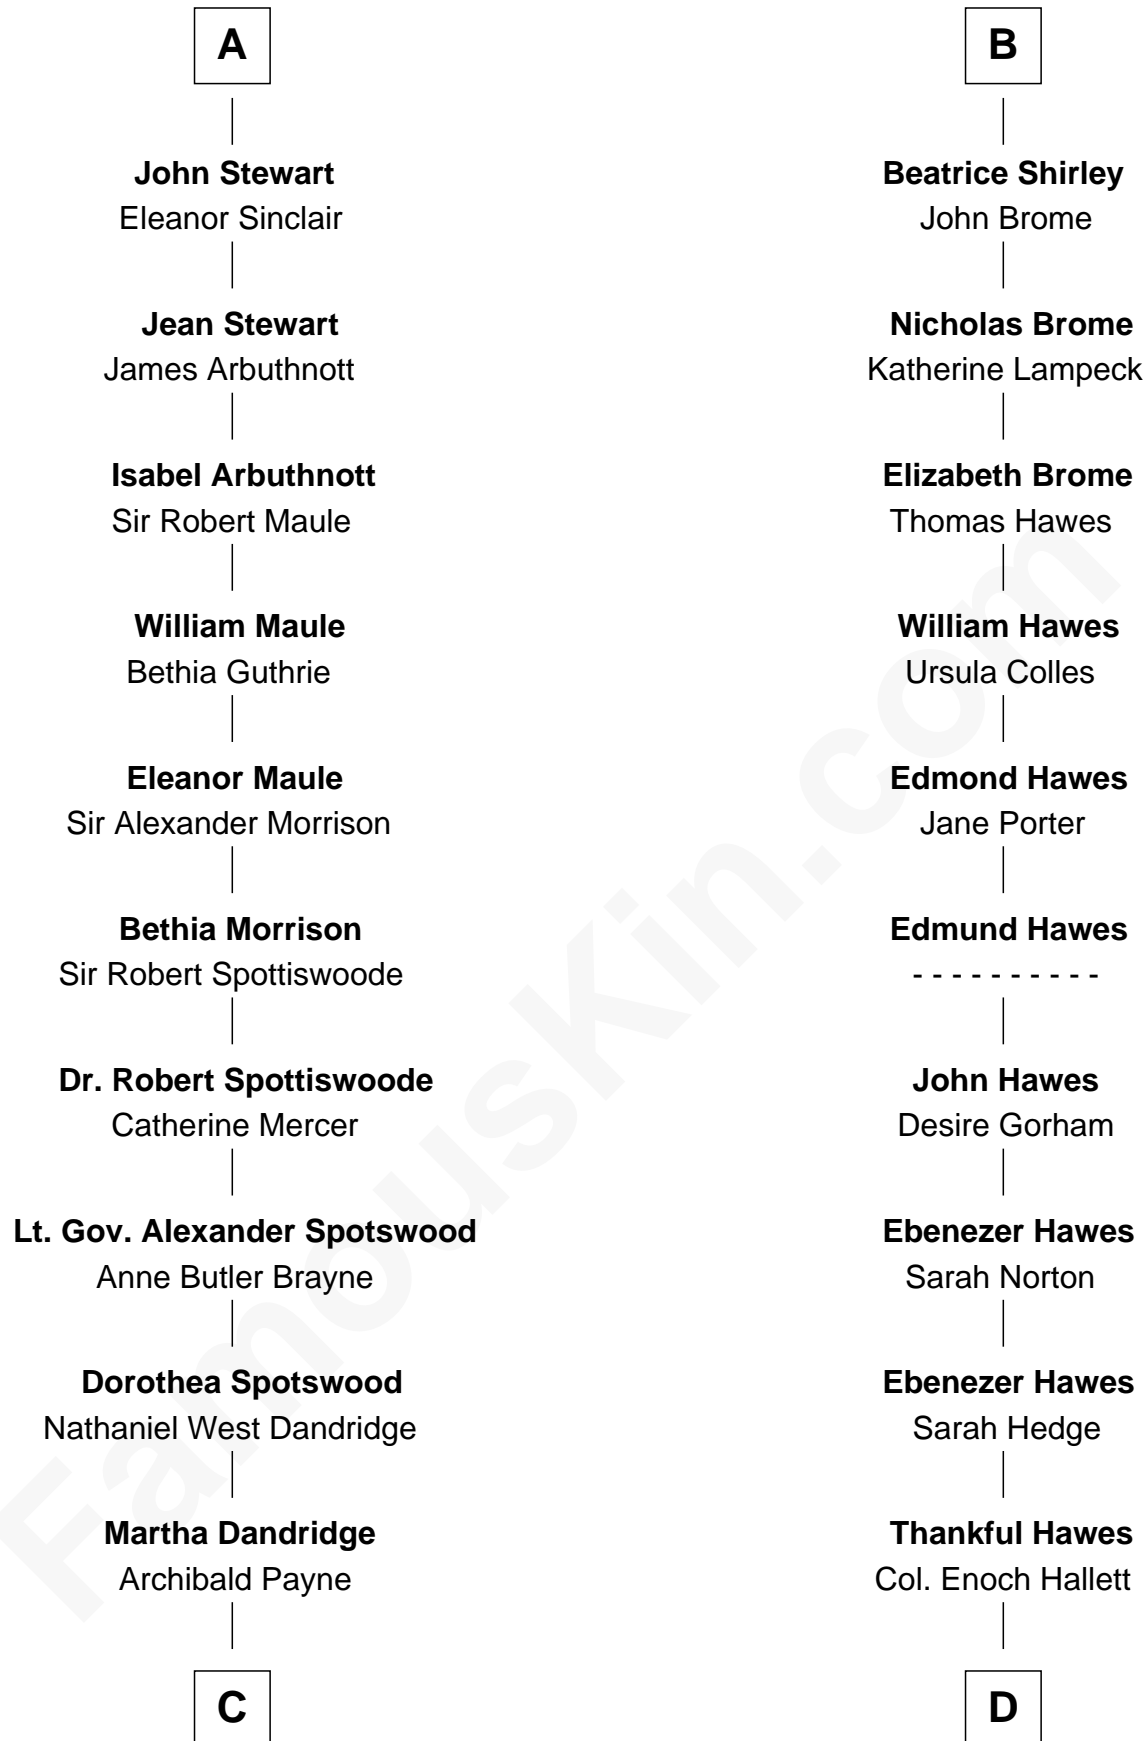

FamousKin.com

Relationship Chart of

Edith (Bolling) Wilson

First Lady of President Woodrow Wilson

20th cousin of

Eugene Foss

45th Governor of Massachusetts

C

Catherine Payne
Archibald Bolling

Archibald Bolling
Anne E. Wigginton

William Holcombe Bolling
Sarah Spiers White

Edith (Bolling) Wilson
First Lady of Woodrow Wilson

D

Susanna Hallett
Col. Heman Bangs

Amanda Bangs
Samuel Bartlett Foss

George Edmund Foss
Marcia Cordelia Noble

Eugene Foss
45th Governor of Massachusetts