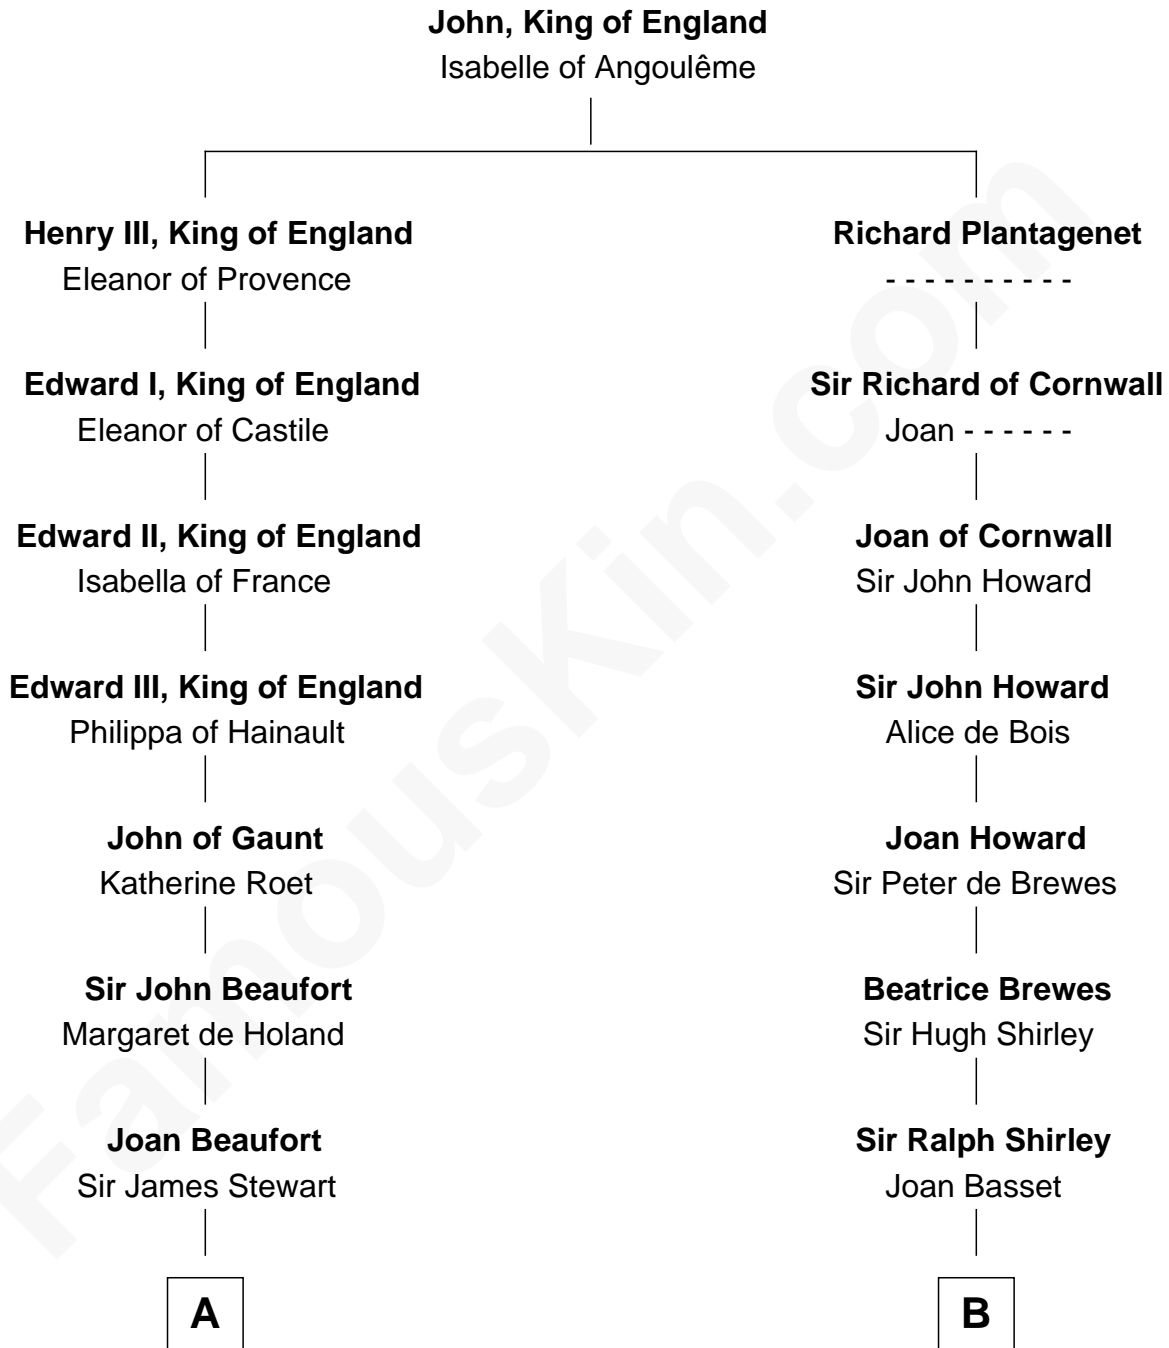

FamousKin.com

Relationship Chart of

Edith (Bolling) Wilson

First Lady of President Woodrow Wilson

20th cousin of

Eugene Foss

45th Governor of Massachusetts

C

Catherine Payne
Archibald Bolling

Archibald Bolling
Anne E. Wigginton

William Holcombe Bolling
Sarah Spiers White

Edith (Bolling) Wilson
First Lady of Woodrow Wilson

D

Susanna Hallett
Col. Heman Bangs

Amanda Bangs
Samuel Bartlett Foss

George Edmund Foss
Marcia Cordelia Noble

Eugene Foss
45th Governor of Massachusetts