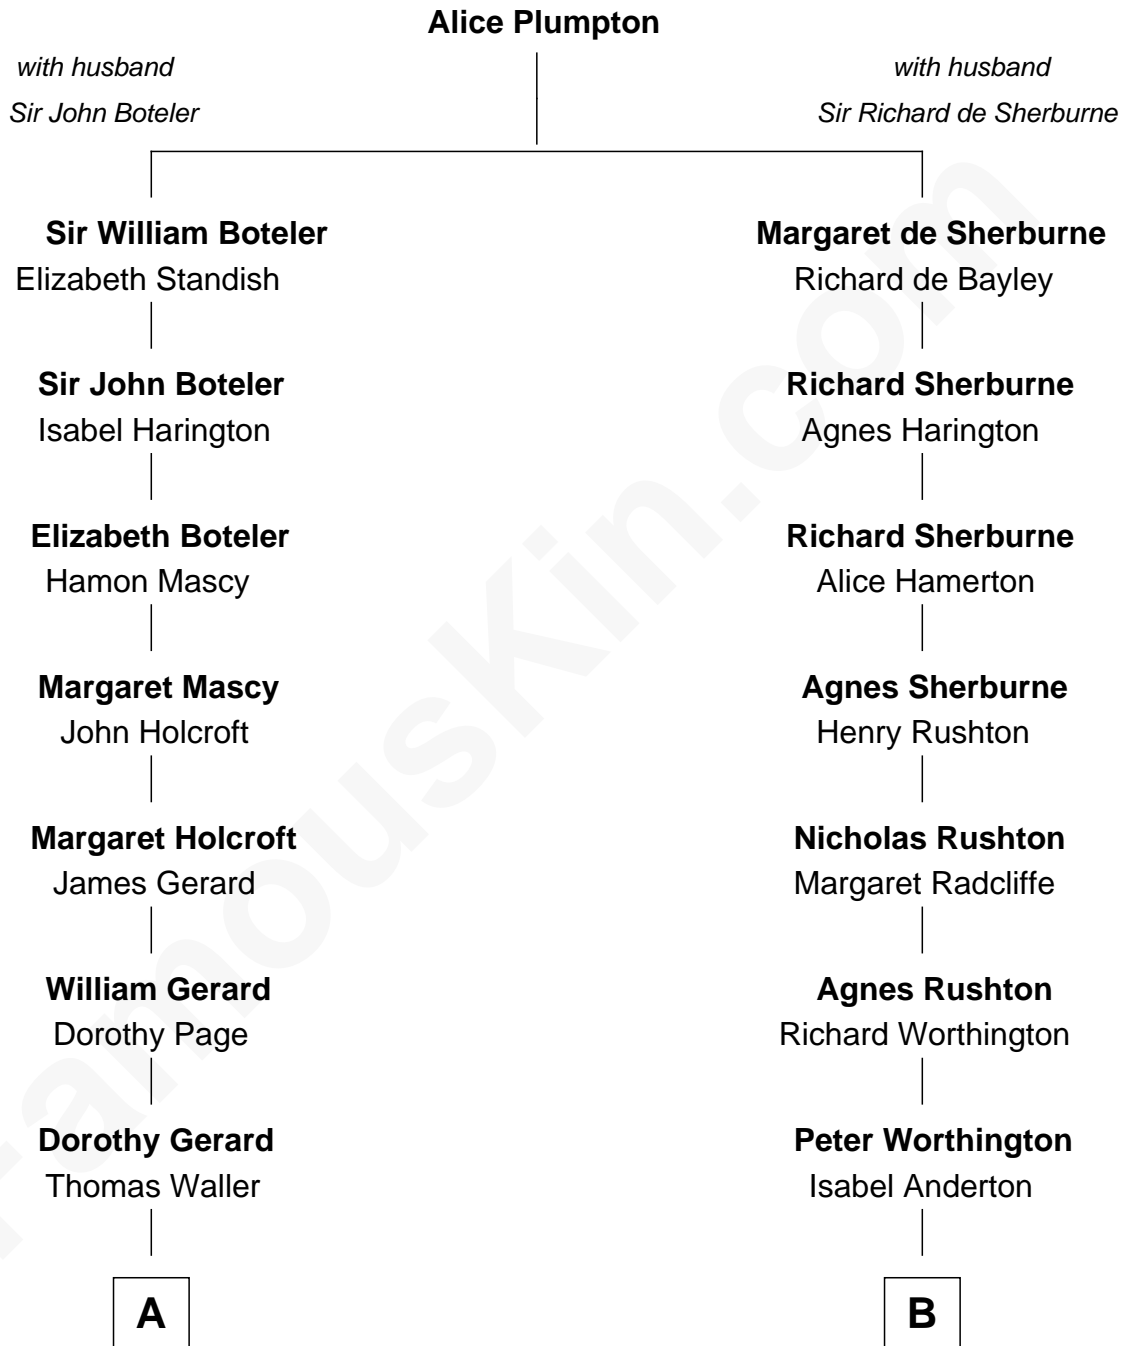

FamousKin.com

Relationship Chart of

Edith (Bolling) Wilson

First Lady of President Woodrow Wilson

17th cousin 1 time removed of

Eugene Foss

45th Governor of Massachusetts