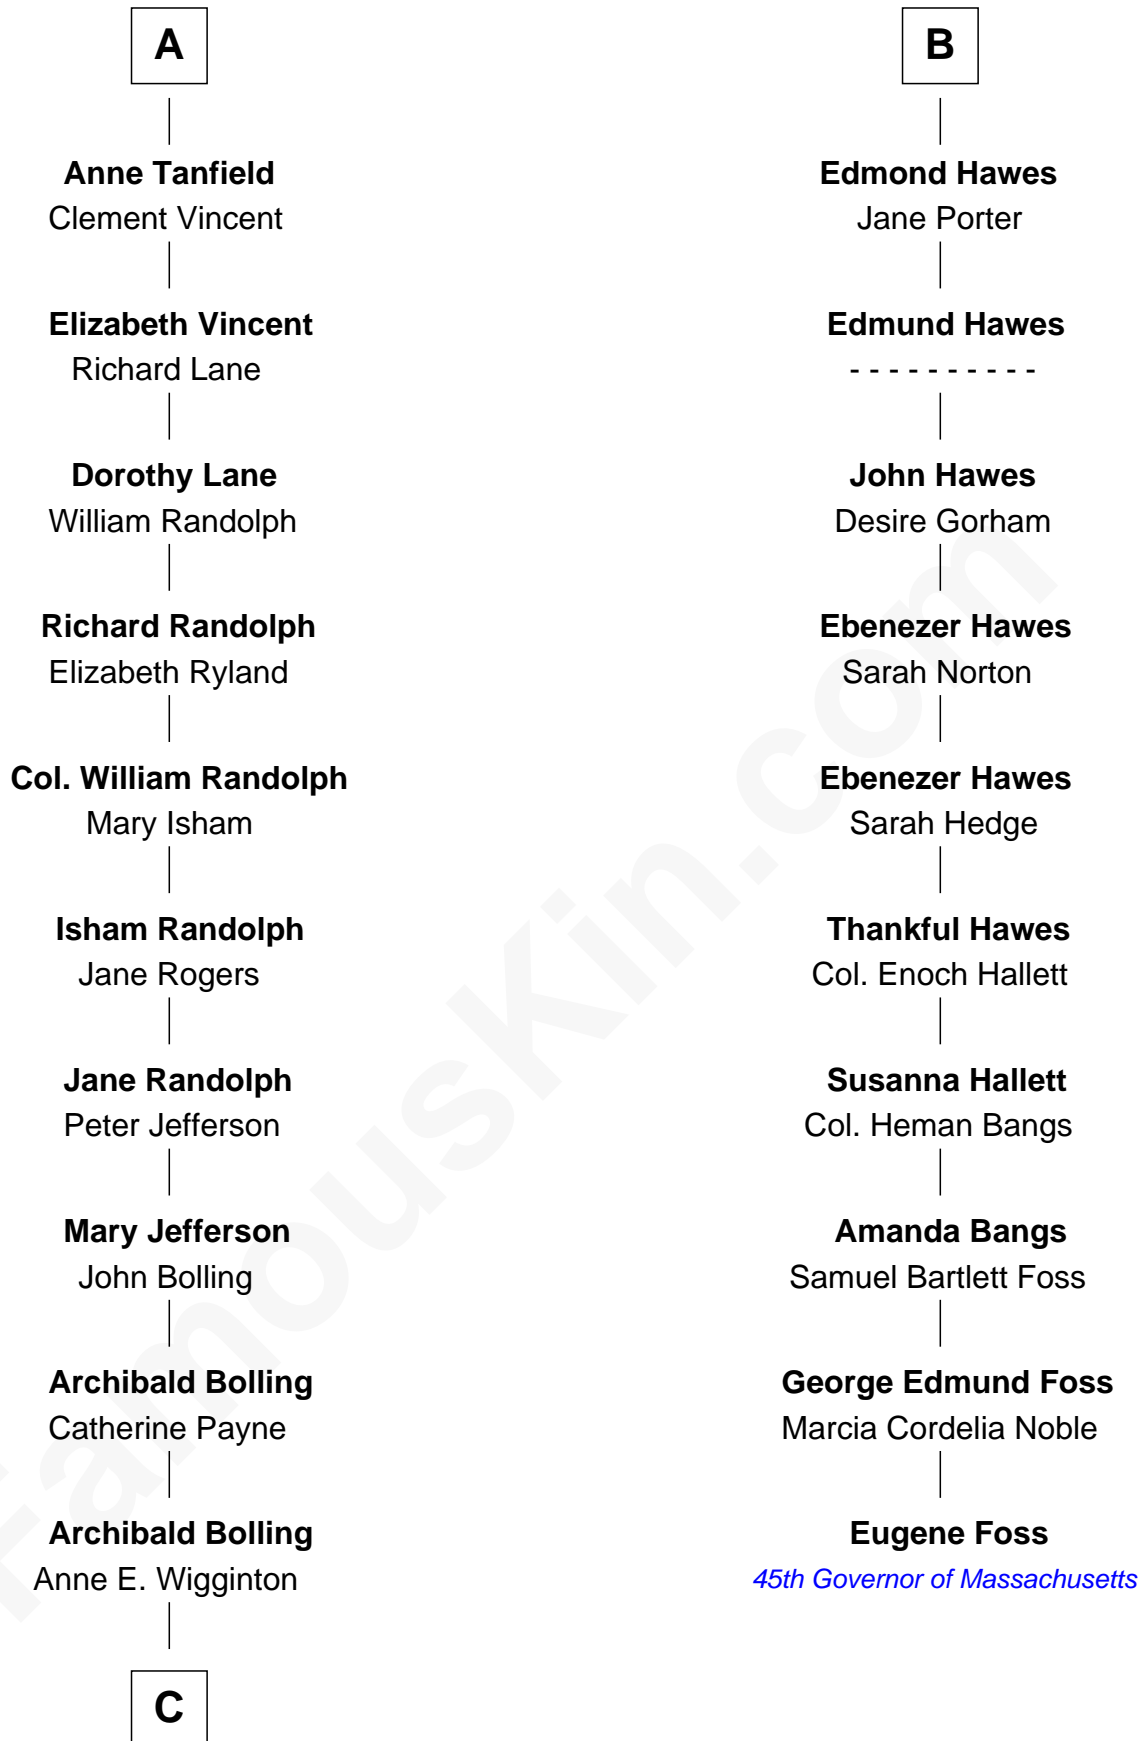

FamousKin.com

Relationship Chart of

Edith (Bolling) Wilson

First Lady of President Woodrow Wilson

16th cousin 2 times removed of

Eugene Foss

45th Governor of Massachusetts

Sir John Howard

Alice de Bois

Sir Robert Howard

Margaret de Scales

Sir John Howard

Alice Tendring

Sir Robert Howard

Margaret Mowbray

Katherine Howard

Joan Howard

Sir Peter de Brewes

Beatrice Brewes

Sir Hugh Shirley

Sir Ralph Shirley

Joan Basset

Beatrice Shirley

John Brome

Nicholas Brome

Katherine Lampeck

Elizabeth Brome

Thomas Hawes

William Hawes

Ursula Colles

B

C