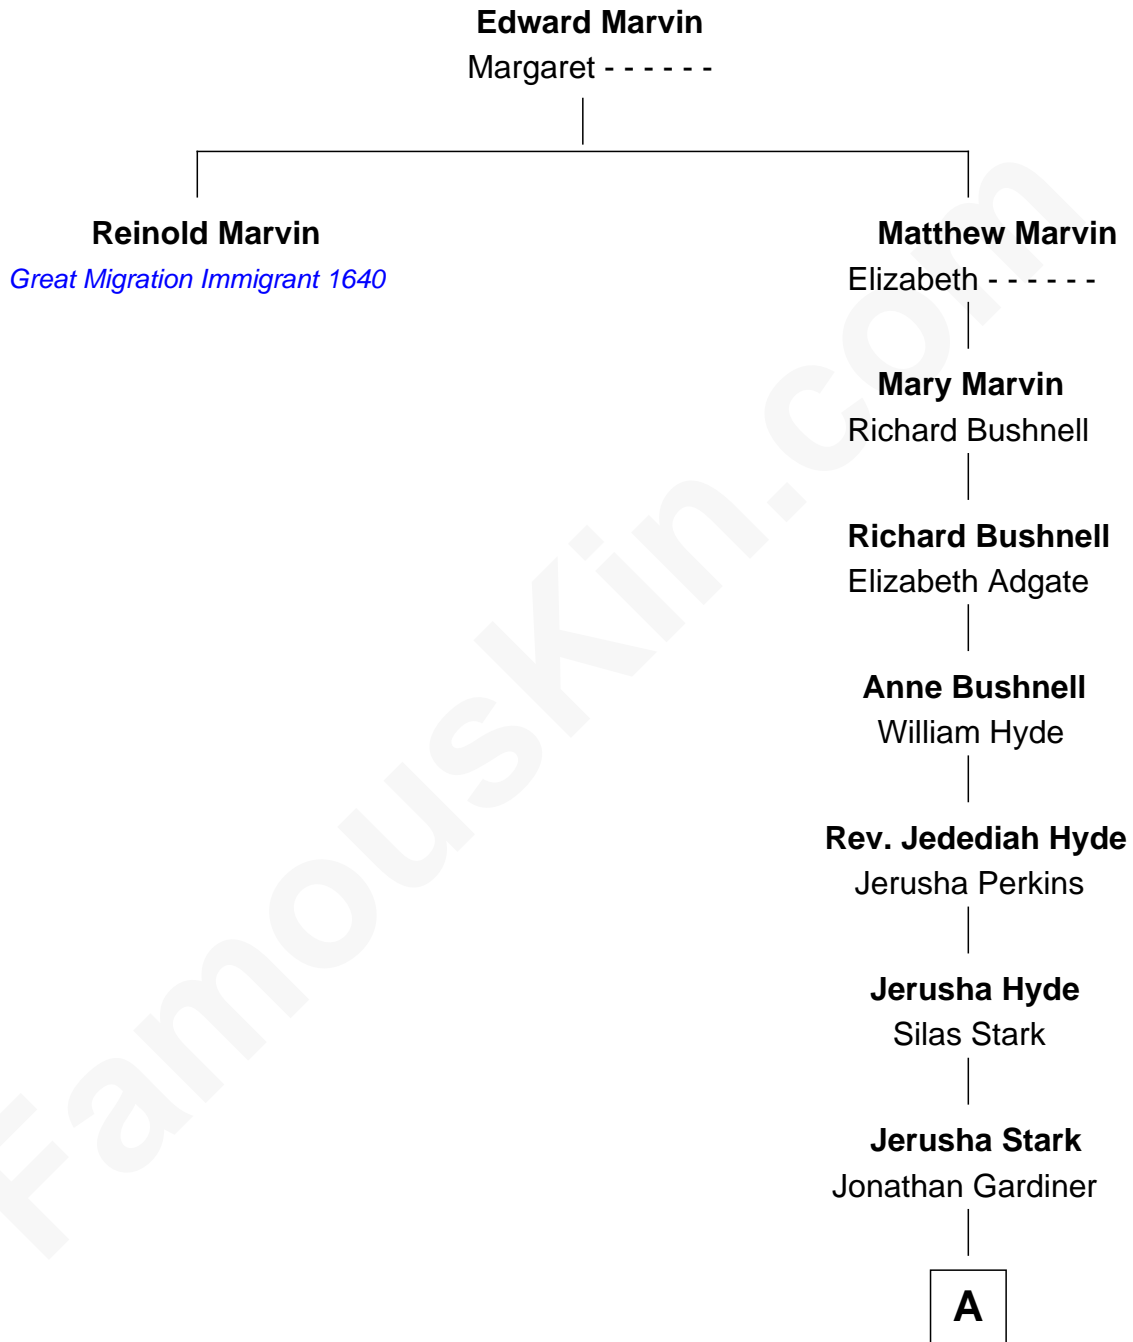

FamousKin.com
Relationship Chart of
Reinold Marvin

(c1594 - 1662) Great Migration Immigrant 1640

7th great-granduncle of

Morgan Bulkeley

54th Governor of Connecticut

A

Jerusha Gardiner
Col. Avery Morgan

Lydia Smith Morgan
Eliphalet Adams Bulkeley

Morgan Bulkeley
54th Governor of Connecticut

FamousKin.com