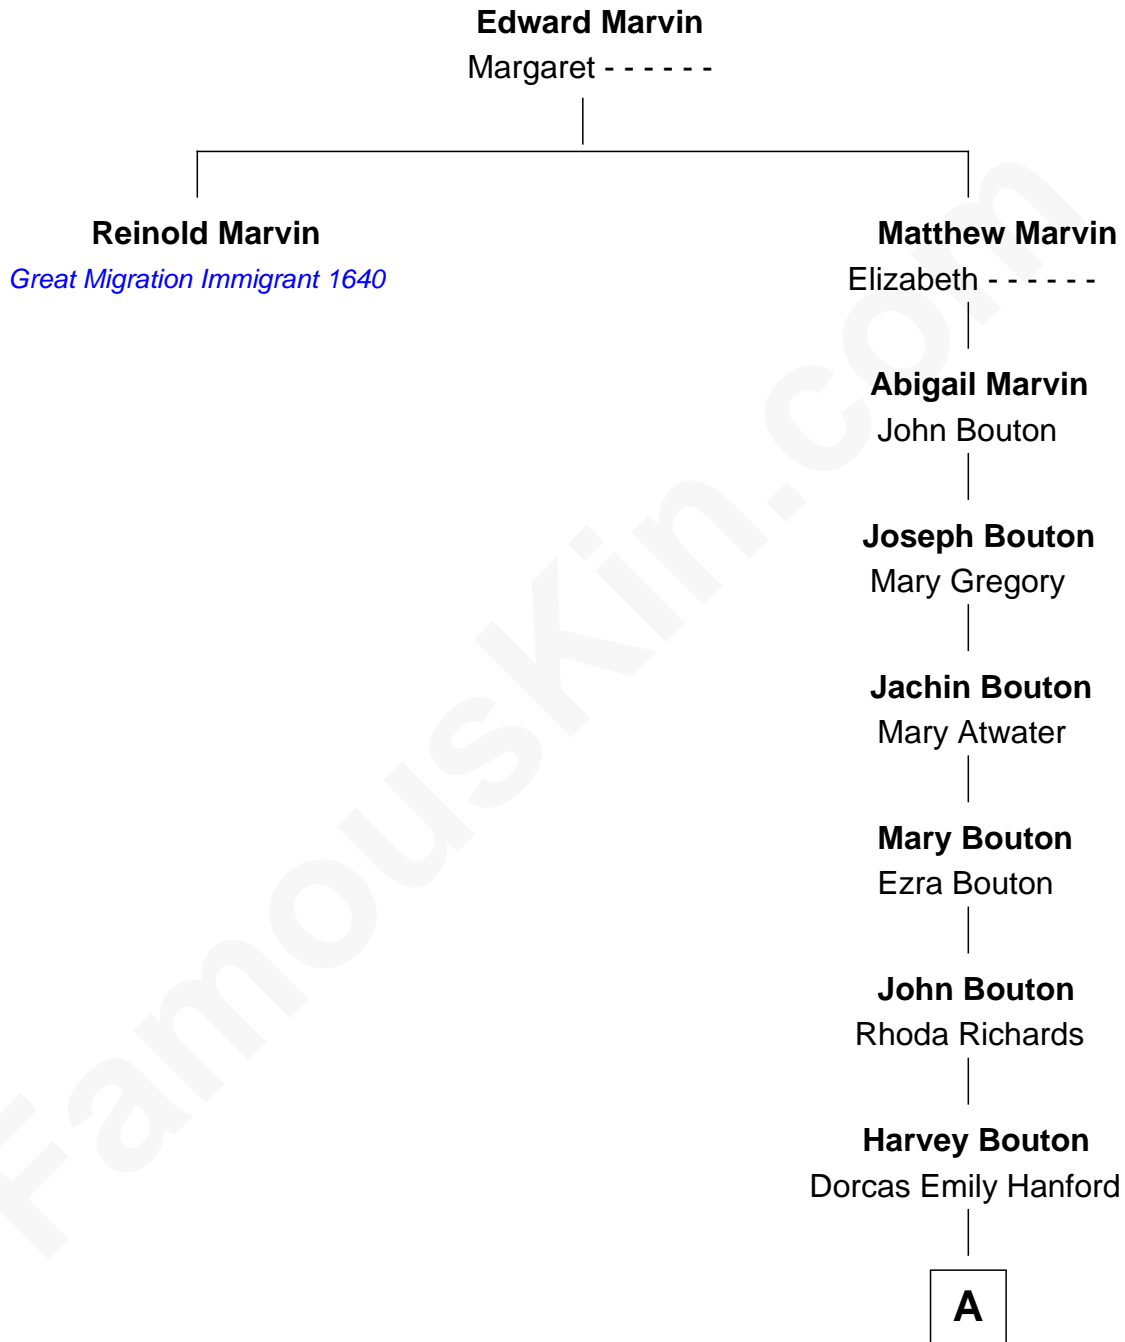

FamousKin.com
Relationship Chart of
Reinold Marvin

(c1594 - 1662) *Great Migration Immigrant 1640*

6th great-granduncle of

Florence (Kling) Harding

First Lady of President Warren G. Harding

A

Louisa Emily Bouton